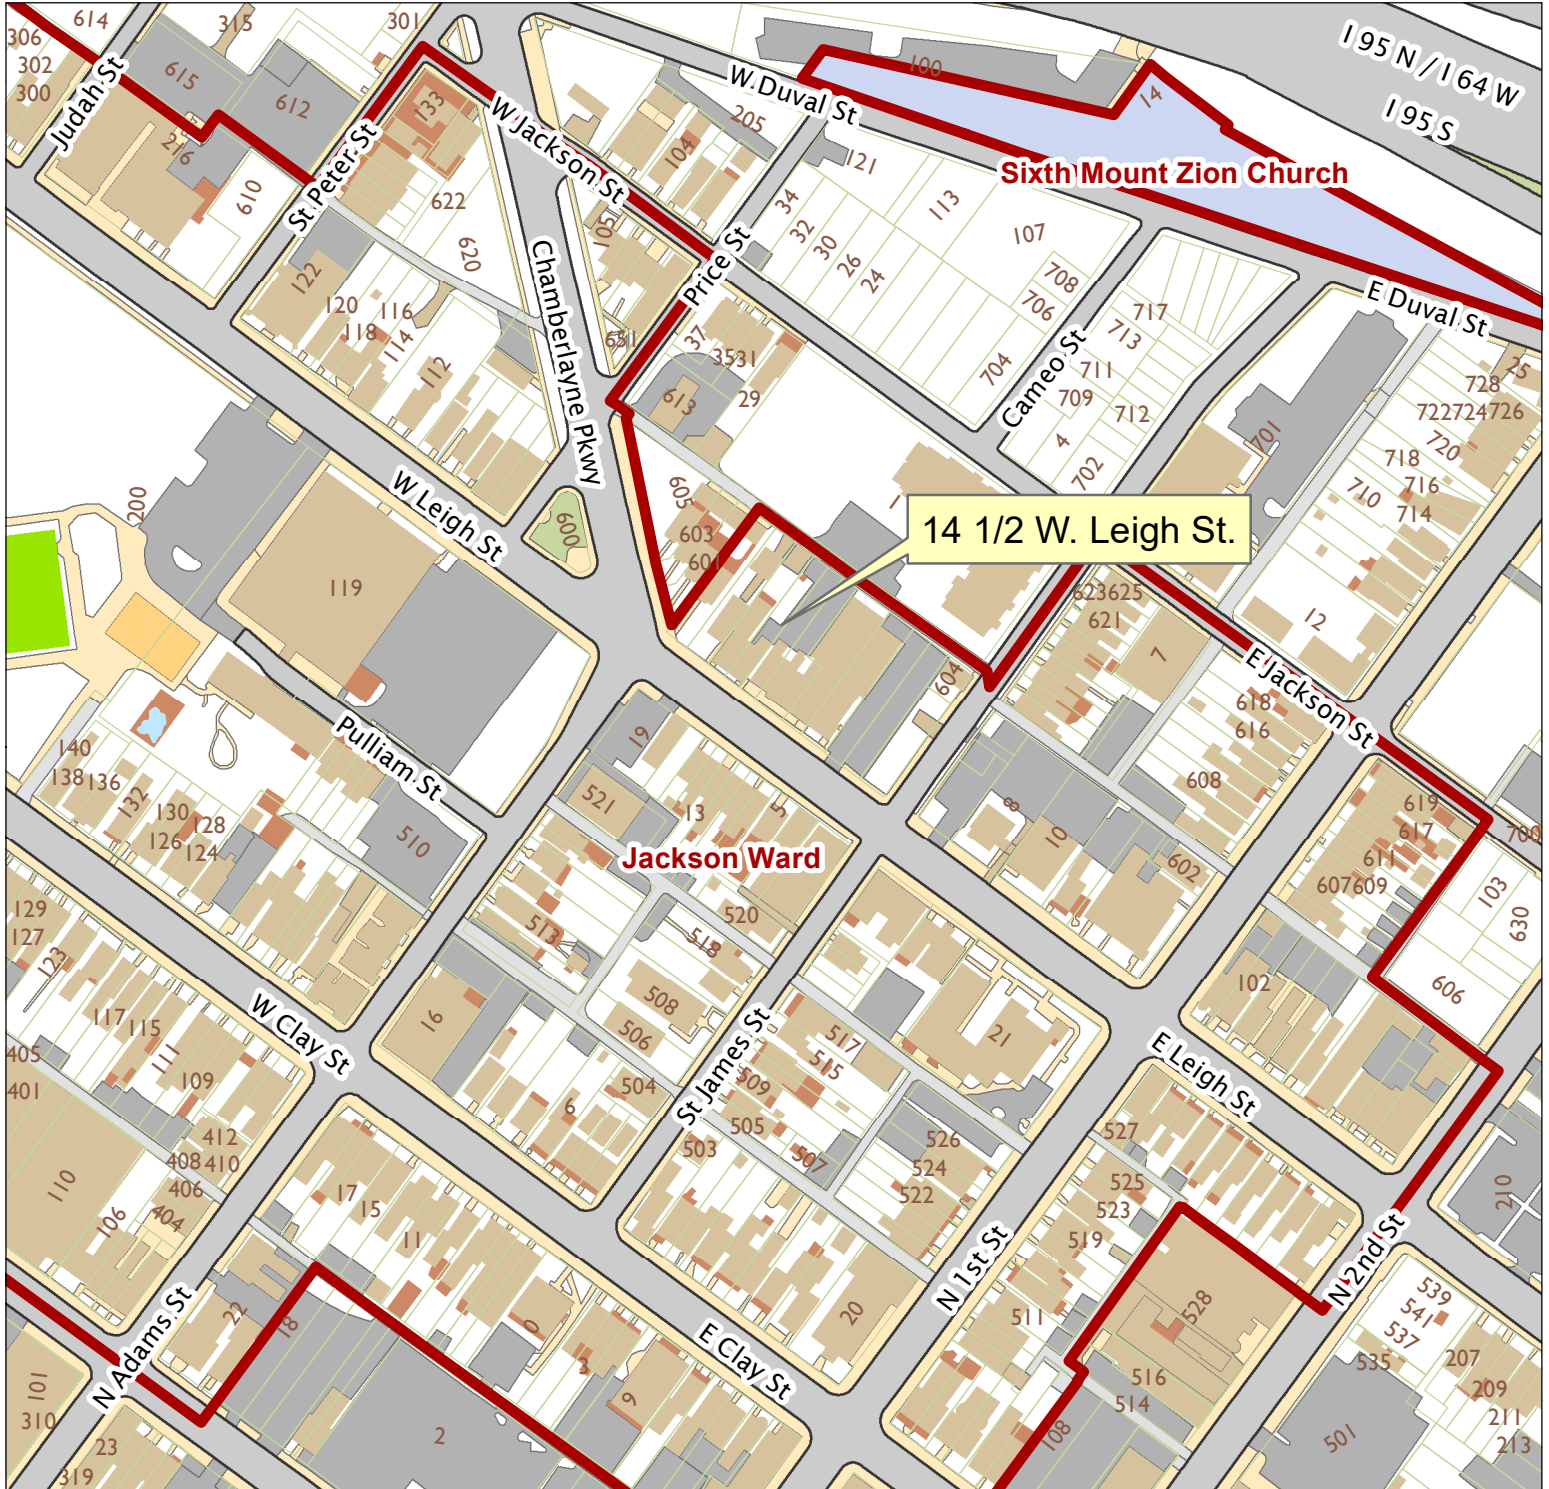

14 1/2 West Leigh Street

City of Richmond, VA

Geographic Information Systems

1 inch = 200 feet

Map printed by jonescl2 on 2019.03.07.

Document Path: G:\PDR\Planning & Preservation\CAR\Meetings\00 Current Meeting\Base Maps\Tools\Base Map.mxd

Disclaimer:

The City of Richmond assumes no liability either for any errors, omissions, or inaccuracies in the information provided regardless of the cause of such or for any decision made, action taken, or action not taken by the user in reliance upon any maps or information provided herein.

Location Reference