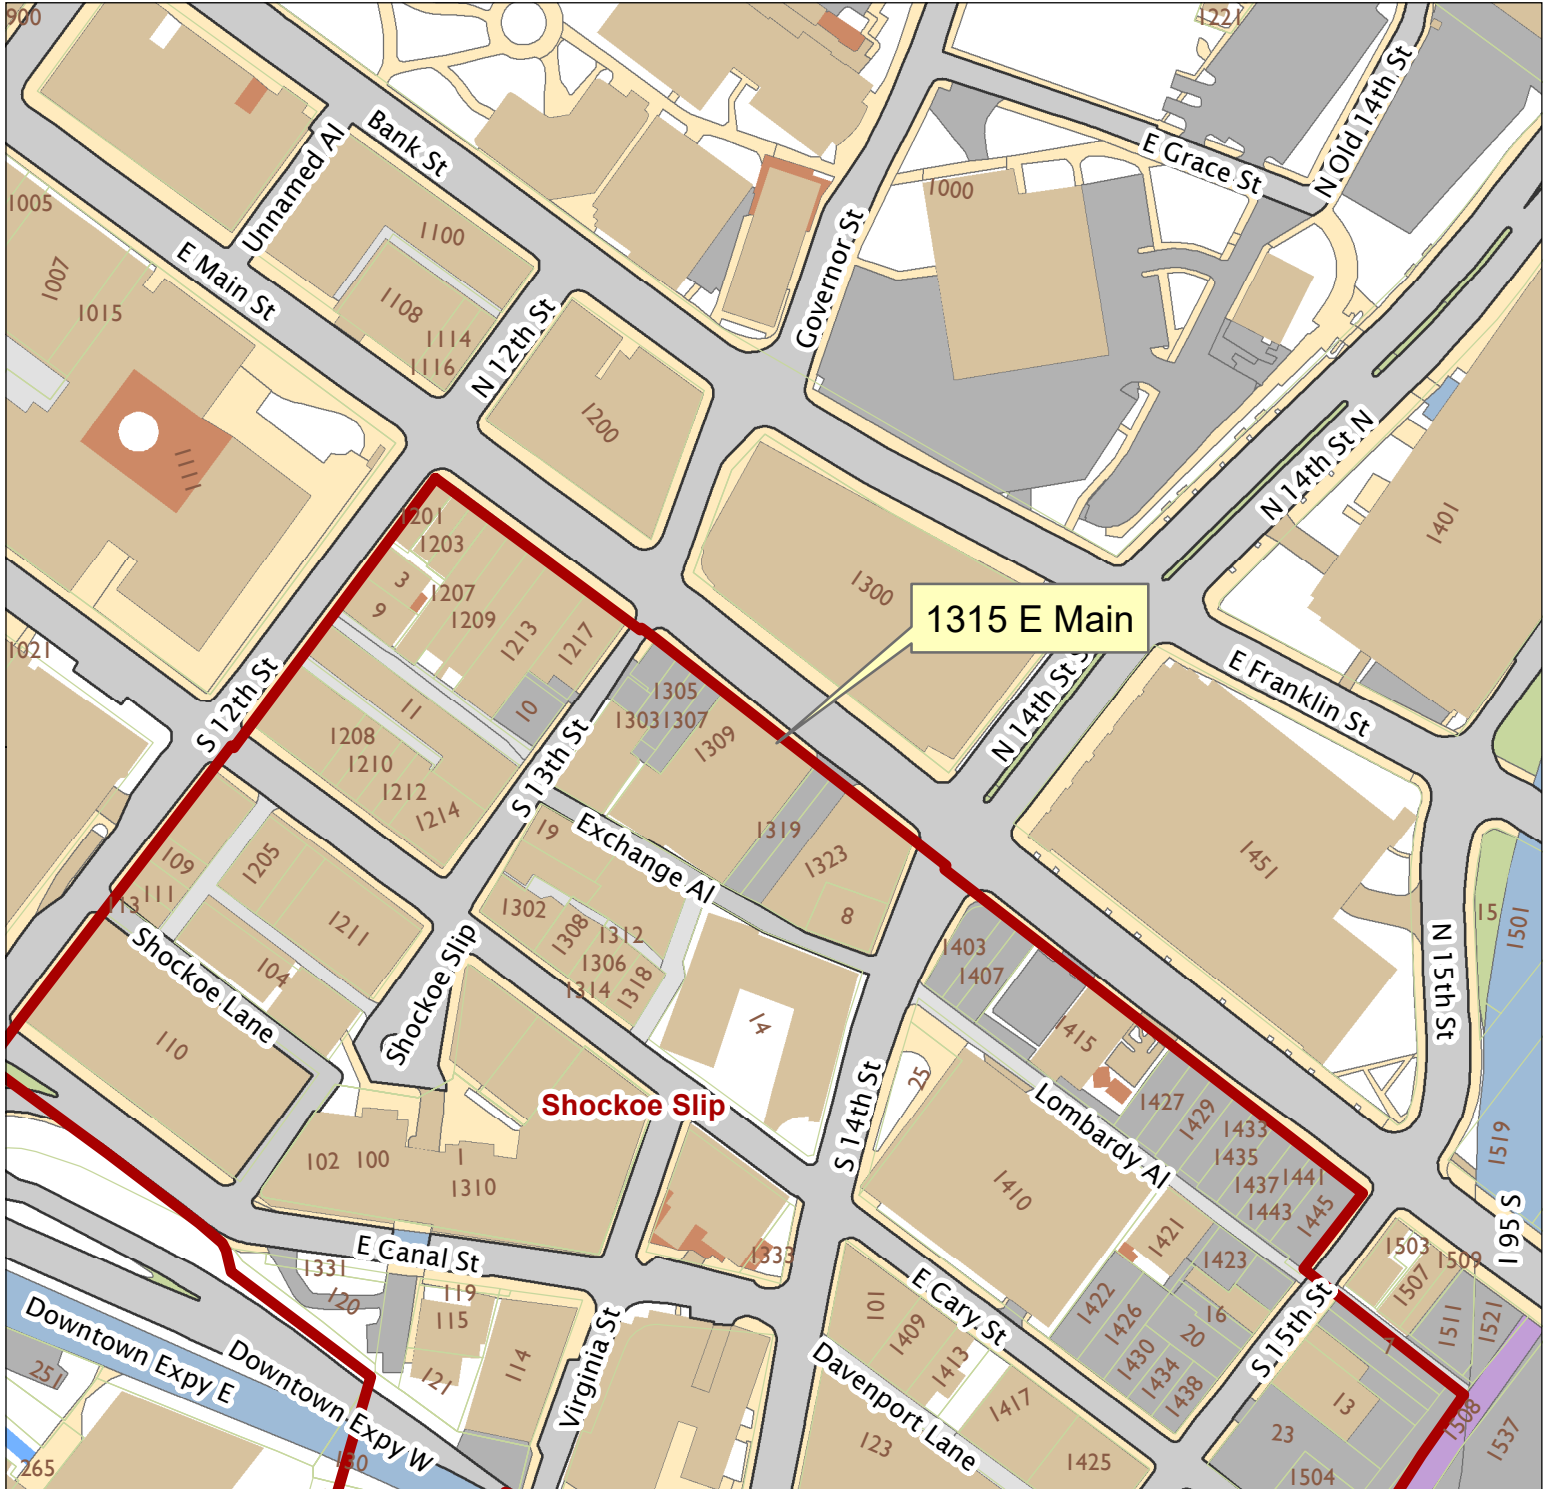

1315 East Main Street

City of Richmond, VA

Geographic Information Systems

Map printed by jonescl2 on 2019.03.07.

Document Path: G:\PDR\Planning & Preservation\CAR\Meetings\00 Current Meeting\Base Maps\Tools\Base Map.mxd

Disclaimer:
The City of Richmond assumes no liability either for any errors, omissions, or inaccuracies in the information provided regardless of the cause of such or for any decision made, action taken, or action not taken by the user in reliance upon any maps or information provided herein.