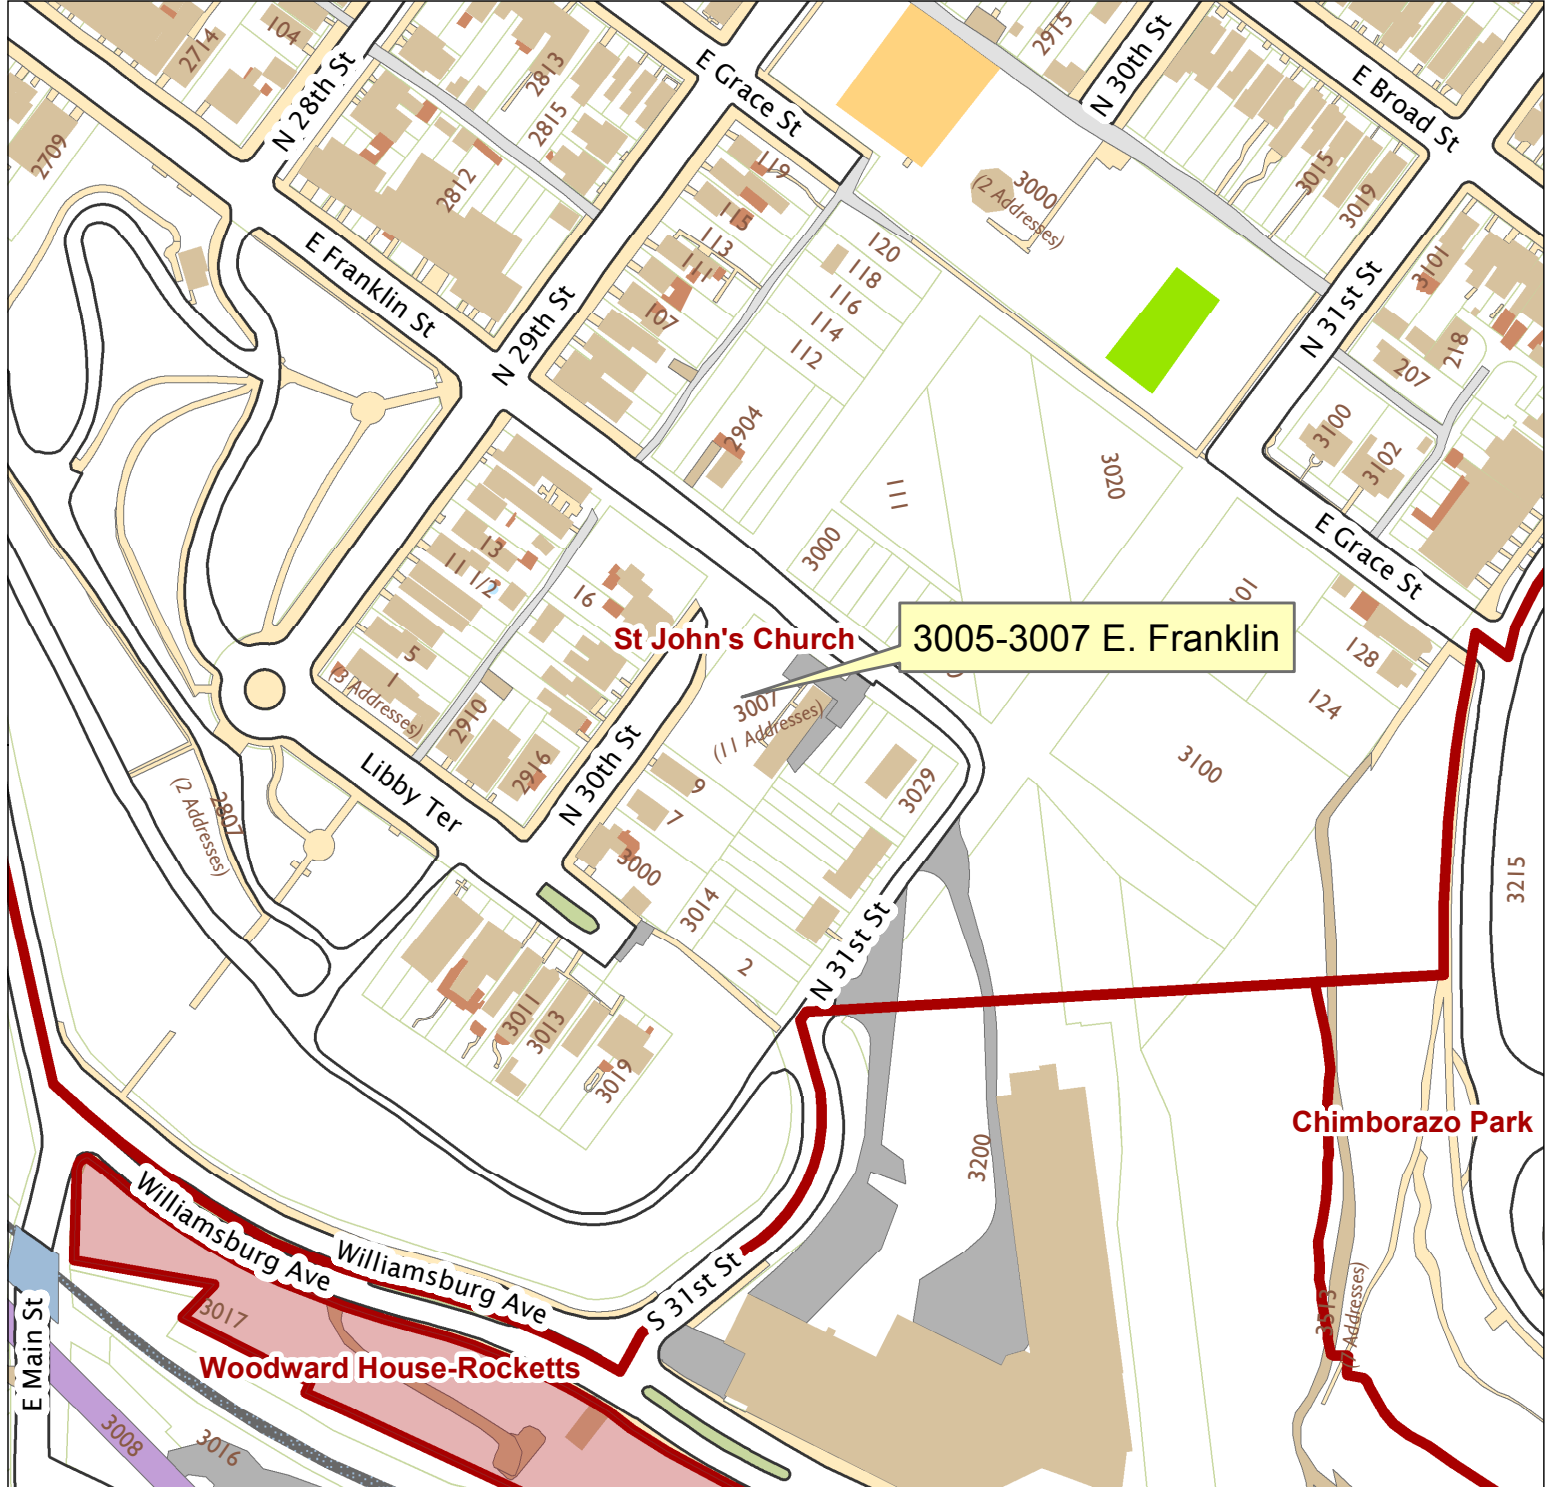

3005-3007 E. Franklin Street

City of Richmond, VA

Geographic Information Systems

1 inch = 200 feet

Map printed by palmquwd on 2016.08.08.

Document Path: G:\PDR\Planning & Preservation\CAR\Applications\Base Maps\Base Map.mxd

Disclaimer:
The City of Richmond assumes no liability either for any errors, omissions, or inaccuracies in the information provided regardless of the cause of such or for any decision made, action taken, or action not taken by the user in reliance upon any maps or information provided herein.

Location Reference