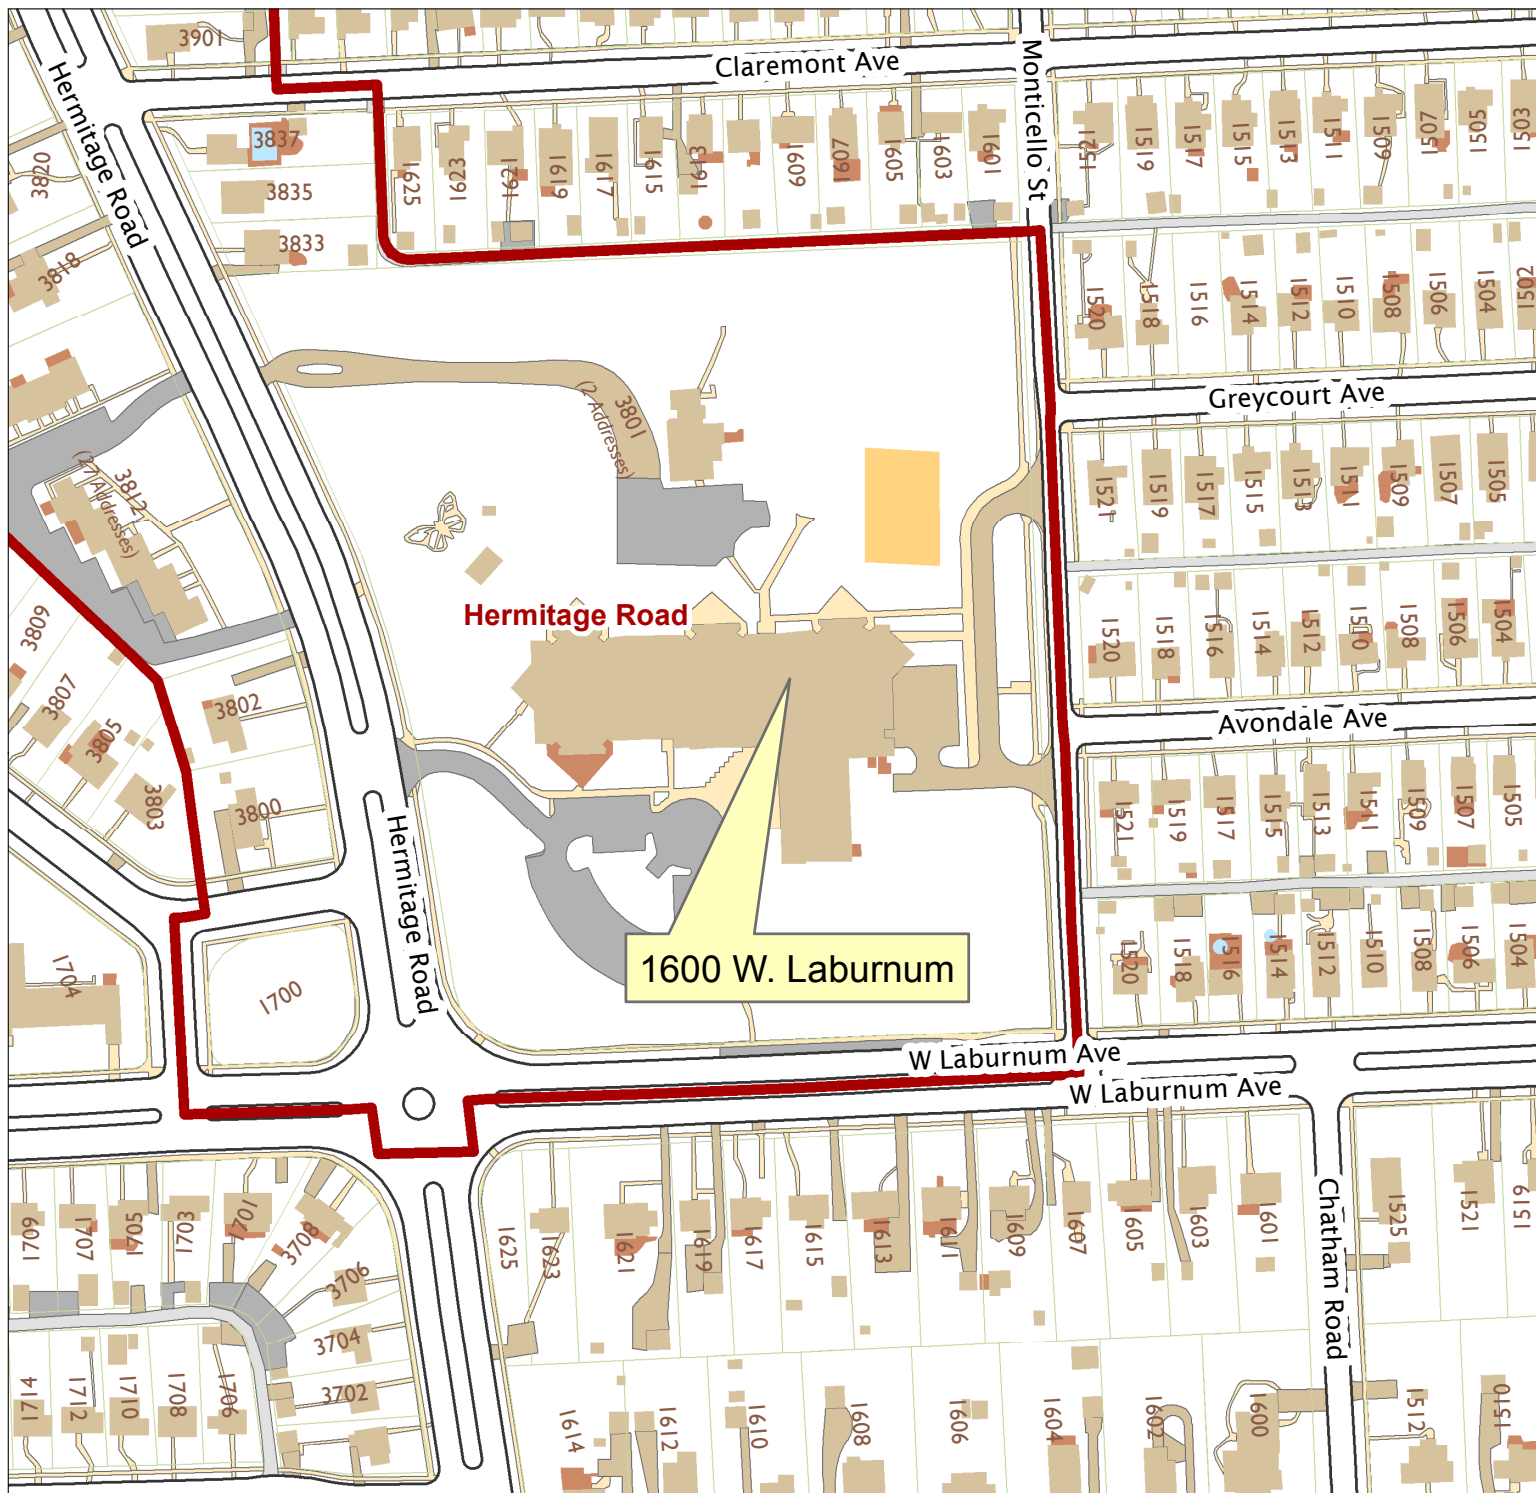

1600 W. Laburnum

City of Richmond, VA

Geographic Information Systems

1 inch = 200 feet

Map printed by jeffricr on 2017.01.17.

Document Path: \\Dit-file02-pv\commdev\$\PDR\Planning & Preservation\CAR\Applications\Base Maps\Base Map.mxd

Disclaimer:

The City of Richmond assumes no liability either for any errors, omissions, or inaccuracies in the information provided regardless of the cause of such or for any decision made, action taken, or action not taken by the user in reliance upon any maps or information provided herein.

Location Reference