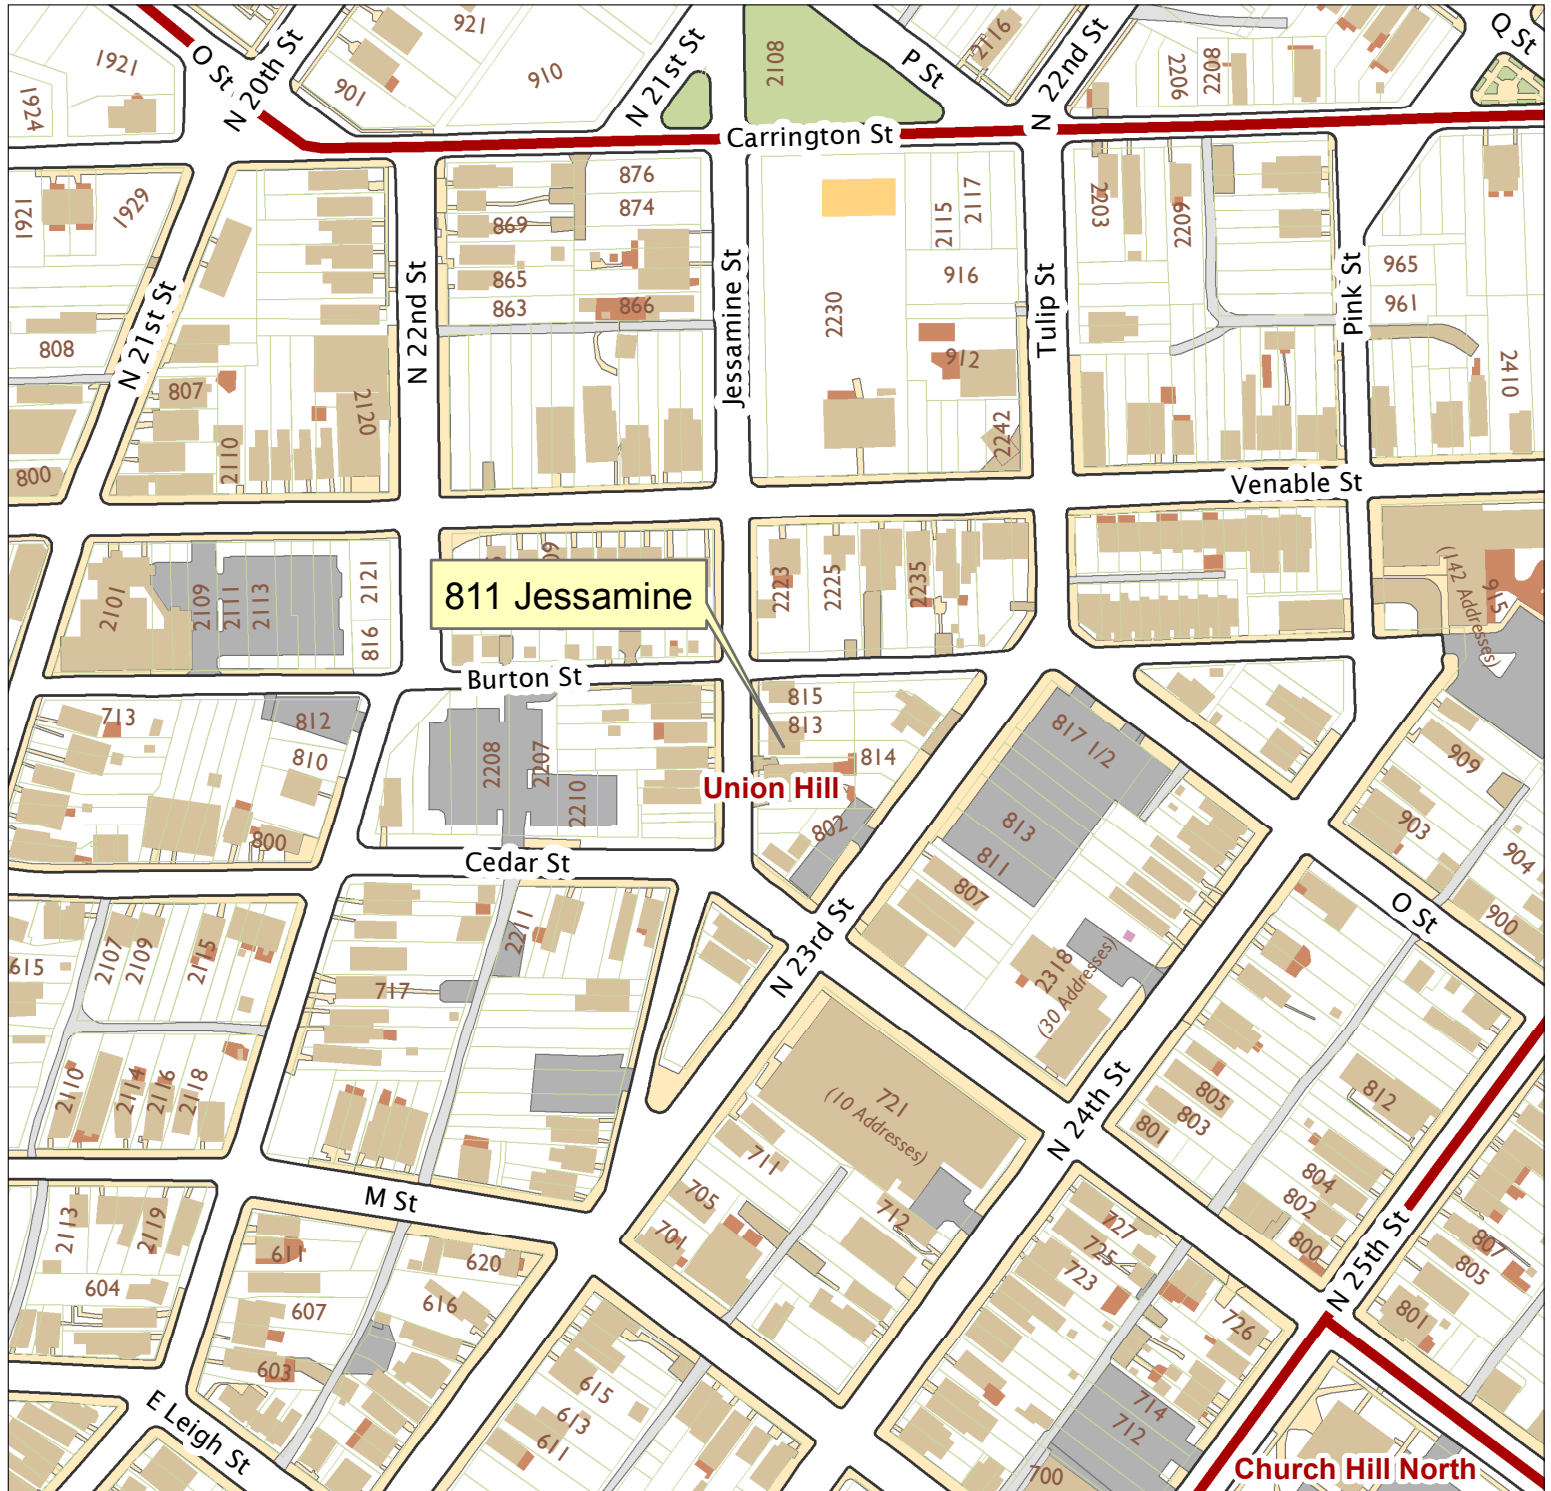

# 811 Jessamine Street

City of Richmond, VA

Geographic Information Systems

Map printed by jeffricr on 2017.02.03.

Document Path: \\Dit-file02-pv\commdev\$\PDR\Planning & Preservation\CAR\Applications\Base Maps\Base Map.mxd

Disclaimer:  
The City of Richmond assumes no liability either for any errors, omissions, or inaccuracies in the information provided regardless of the cause of such or for any decision made, action taken, or action not taken by the user in reliance upon any maps or information provided herein.