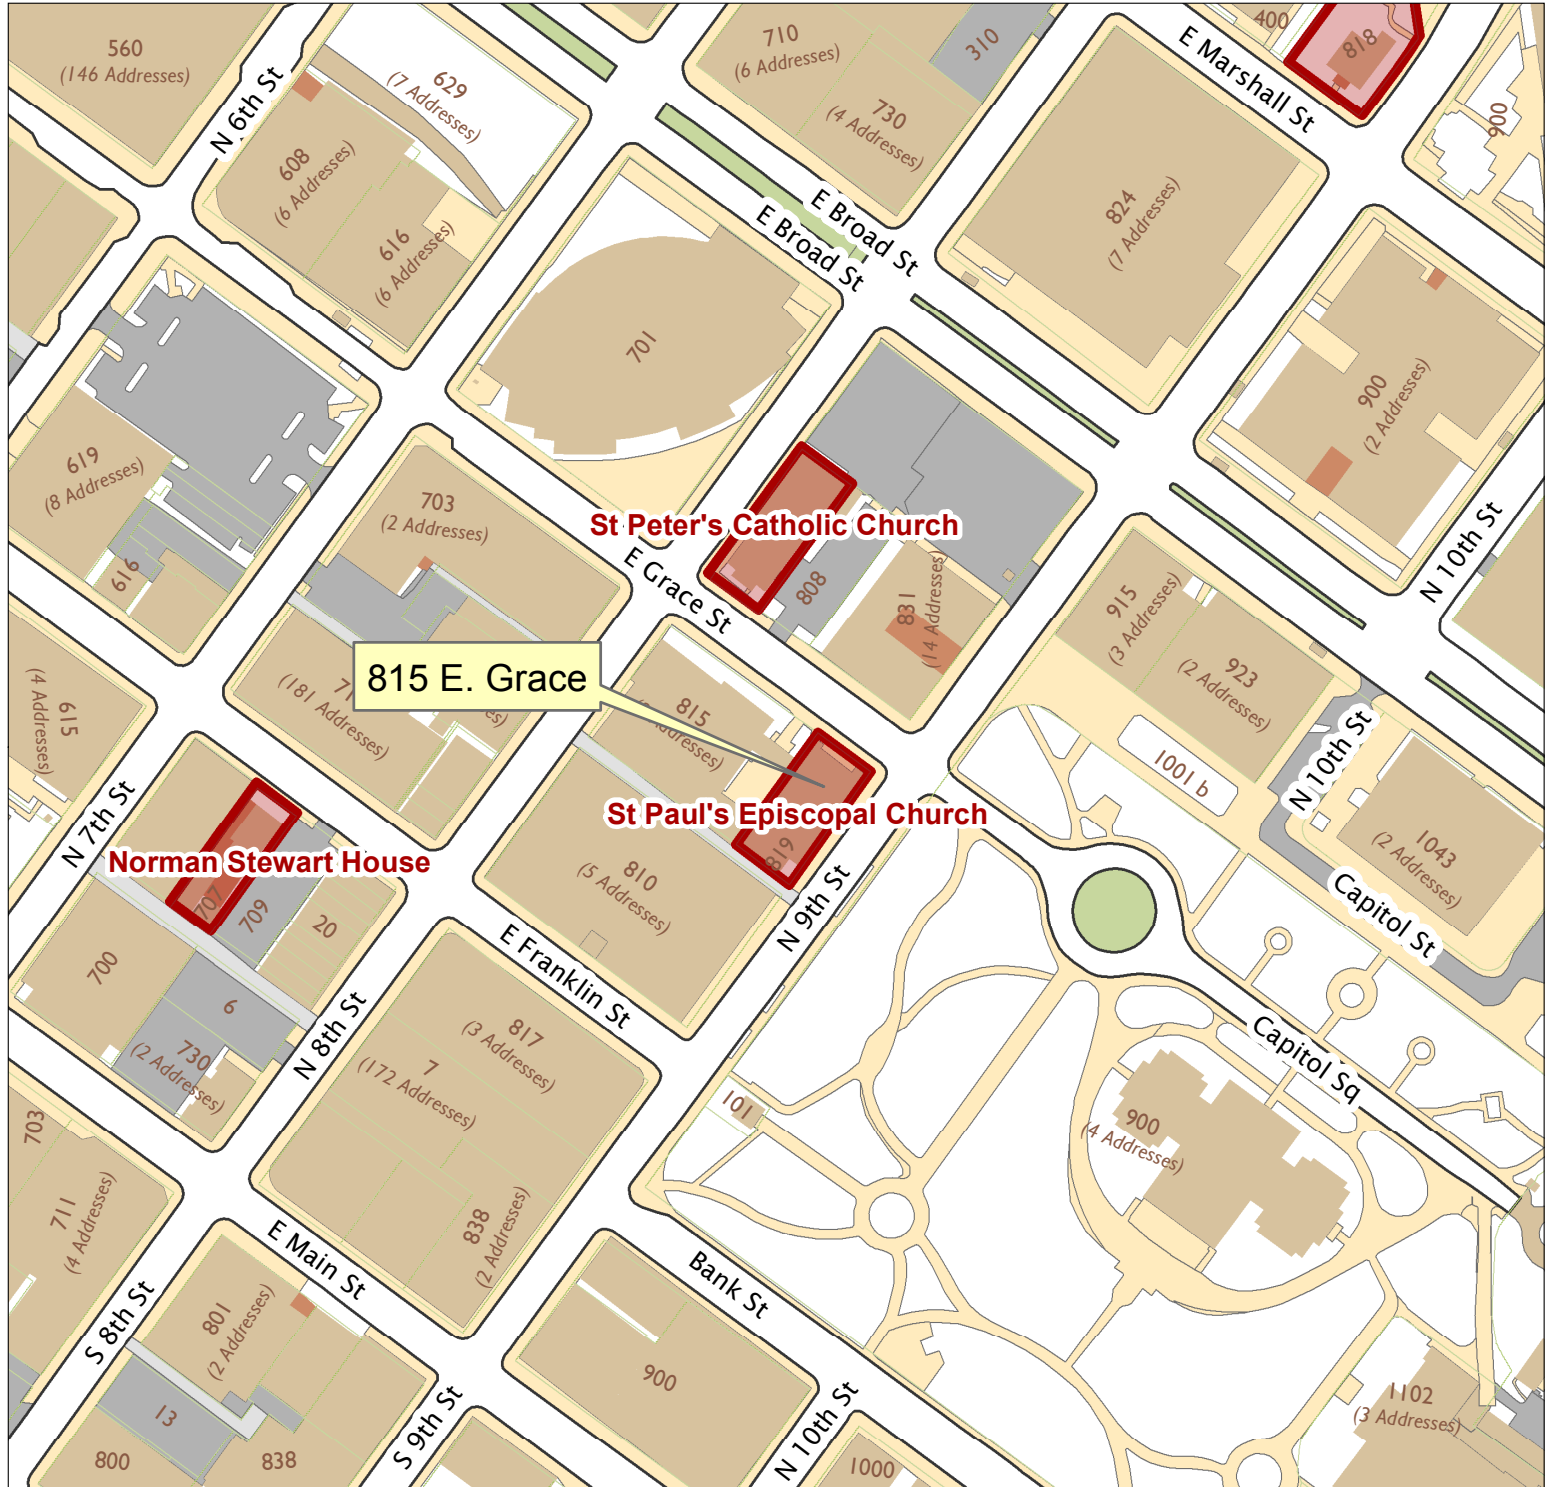

815 E. Grace Street

City of Richmond, VA

Geographic Information Systems

Map printed by jeffricr on 2017.06.13.

Document Path: \\Dit-file02-pv\commdev\$\PDR\Planning & Preservation\CAR\Applications\Base Maps\Base Map.mxd

Disclaimer:
The City of Richmond assumes no liability either for any errors, omissions, or inaccuracies in the information provided regardless of the cause of such or for any decision made, action taken, or action not taken by the user in reliance upon any maps or information provided herein.