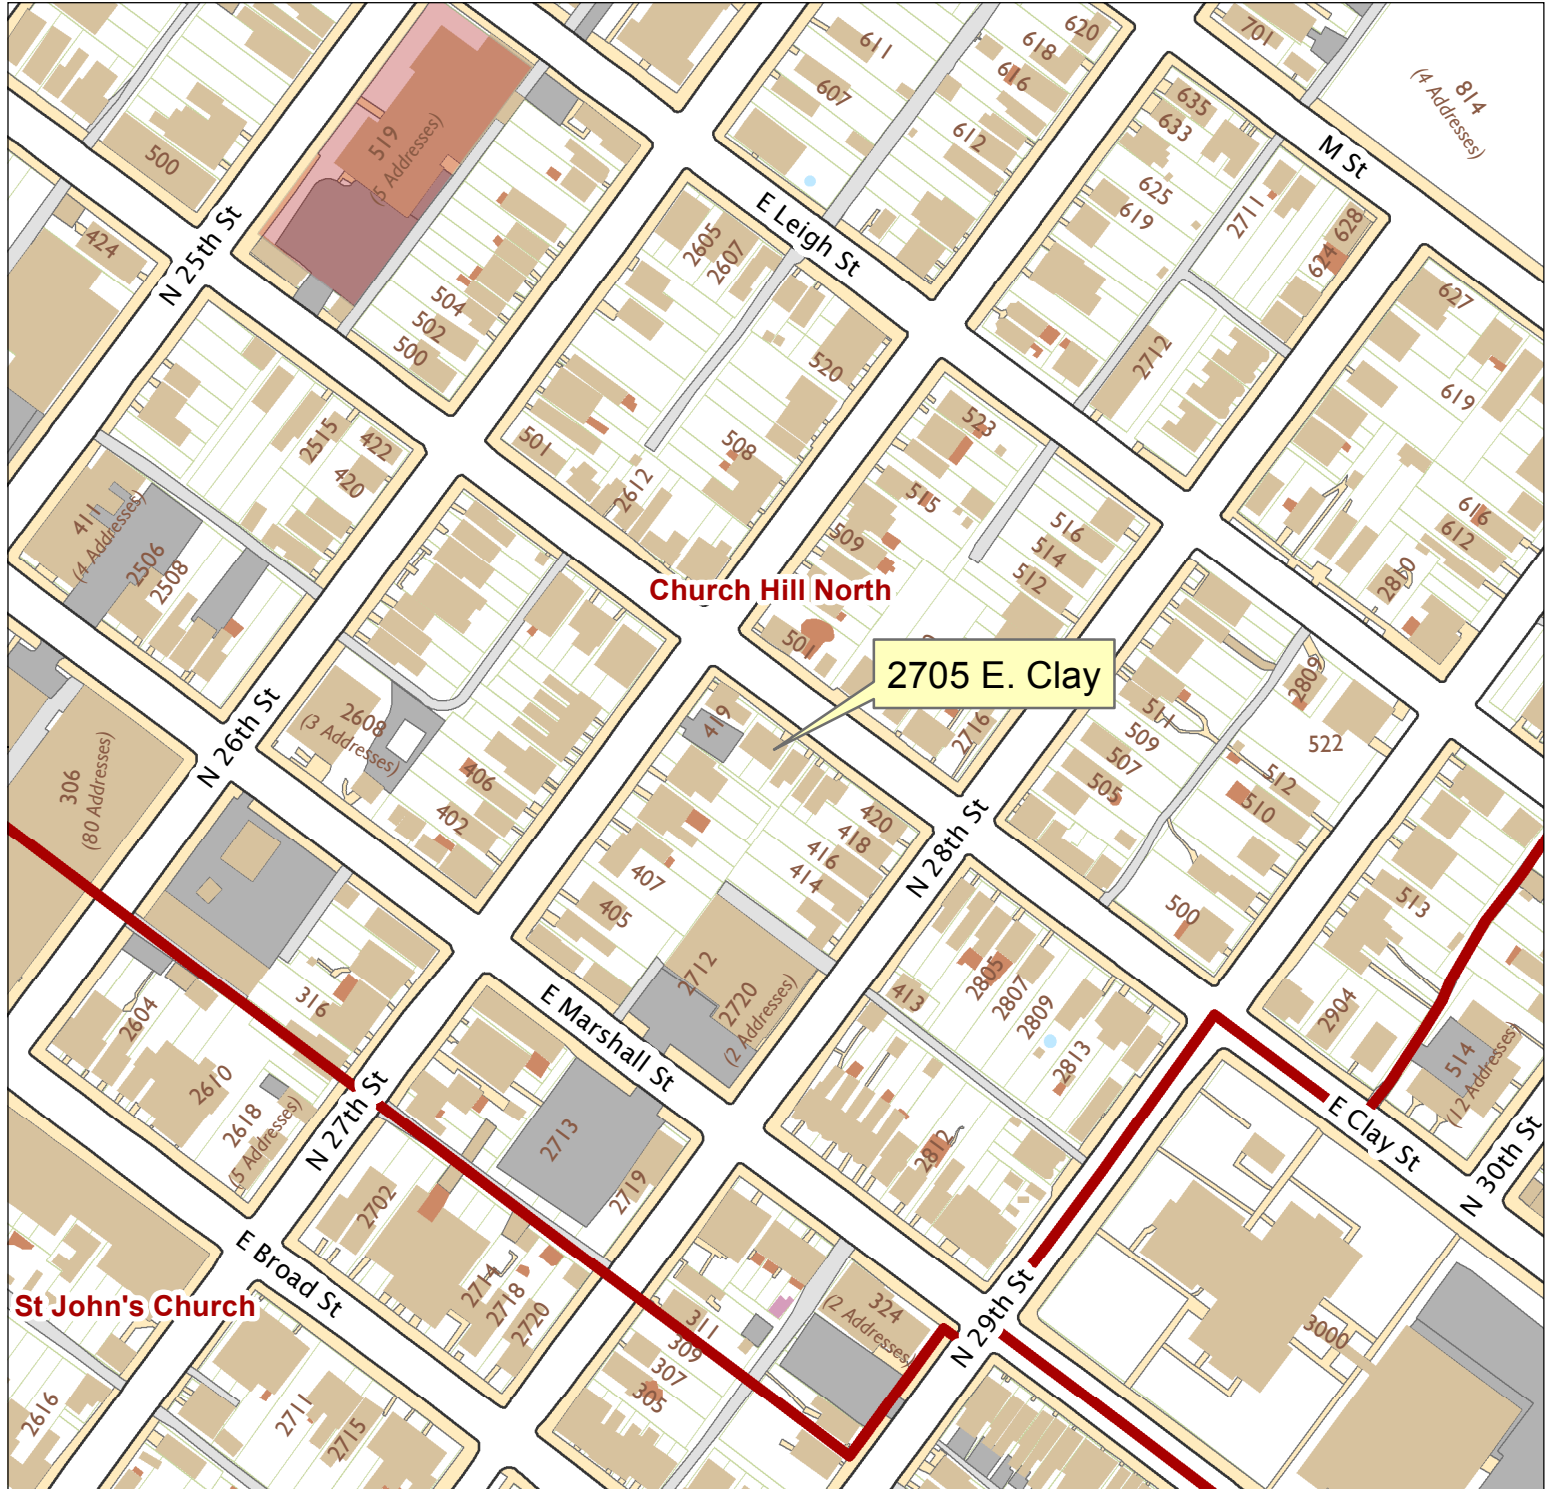

# 2705 E. Clay Street

City of Richmond, VA

Geographic Information Systems

1 inch = 200 feet

Map printed by palmquwd on 2016.01.13.

Document Path: G:\PDR\Planning & Preservation\CAR\Applications\Base Maps\Base Map.mxd

**Disclaimer:**

The City of Richmond assumes no liability either for any errors, omissions, or inaccuracies in the information provided regardless of the cause of such or for any decision made, action taken, or action not taken by the user in reliance upon any maps or information provided herein.

Location Reference