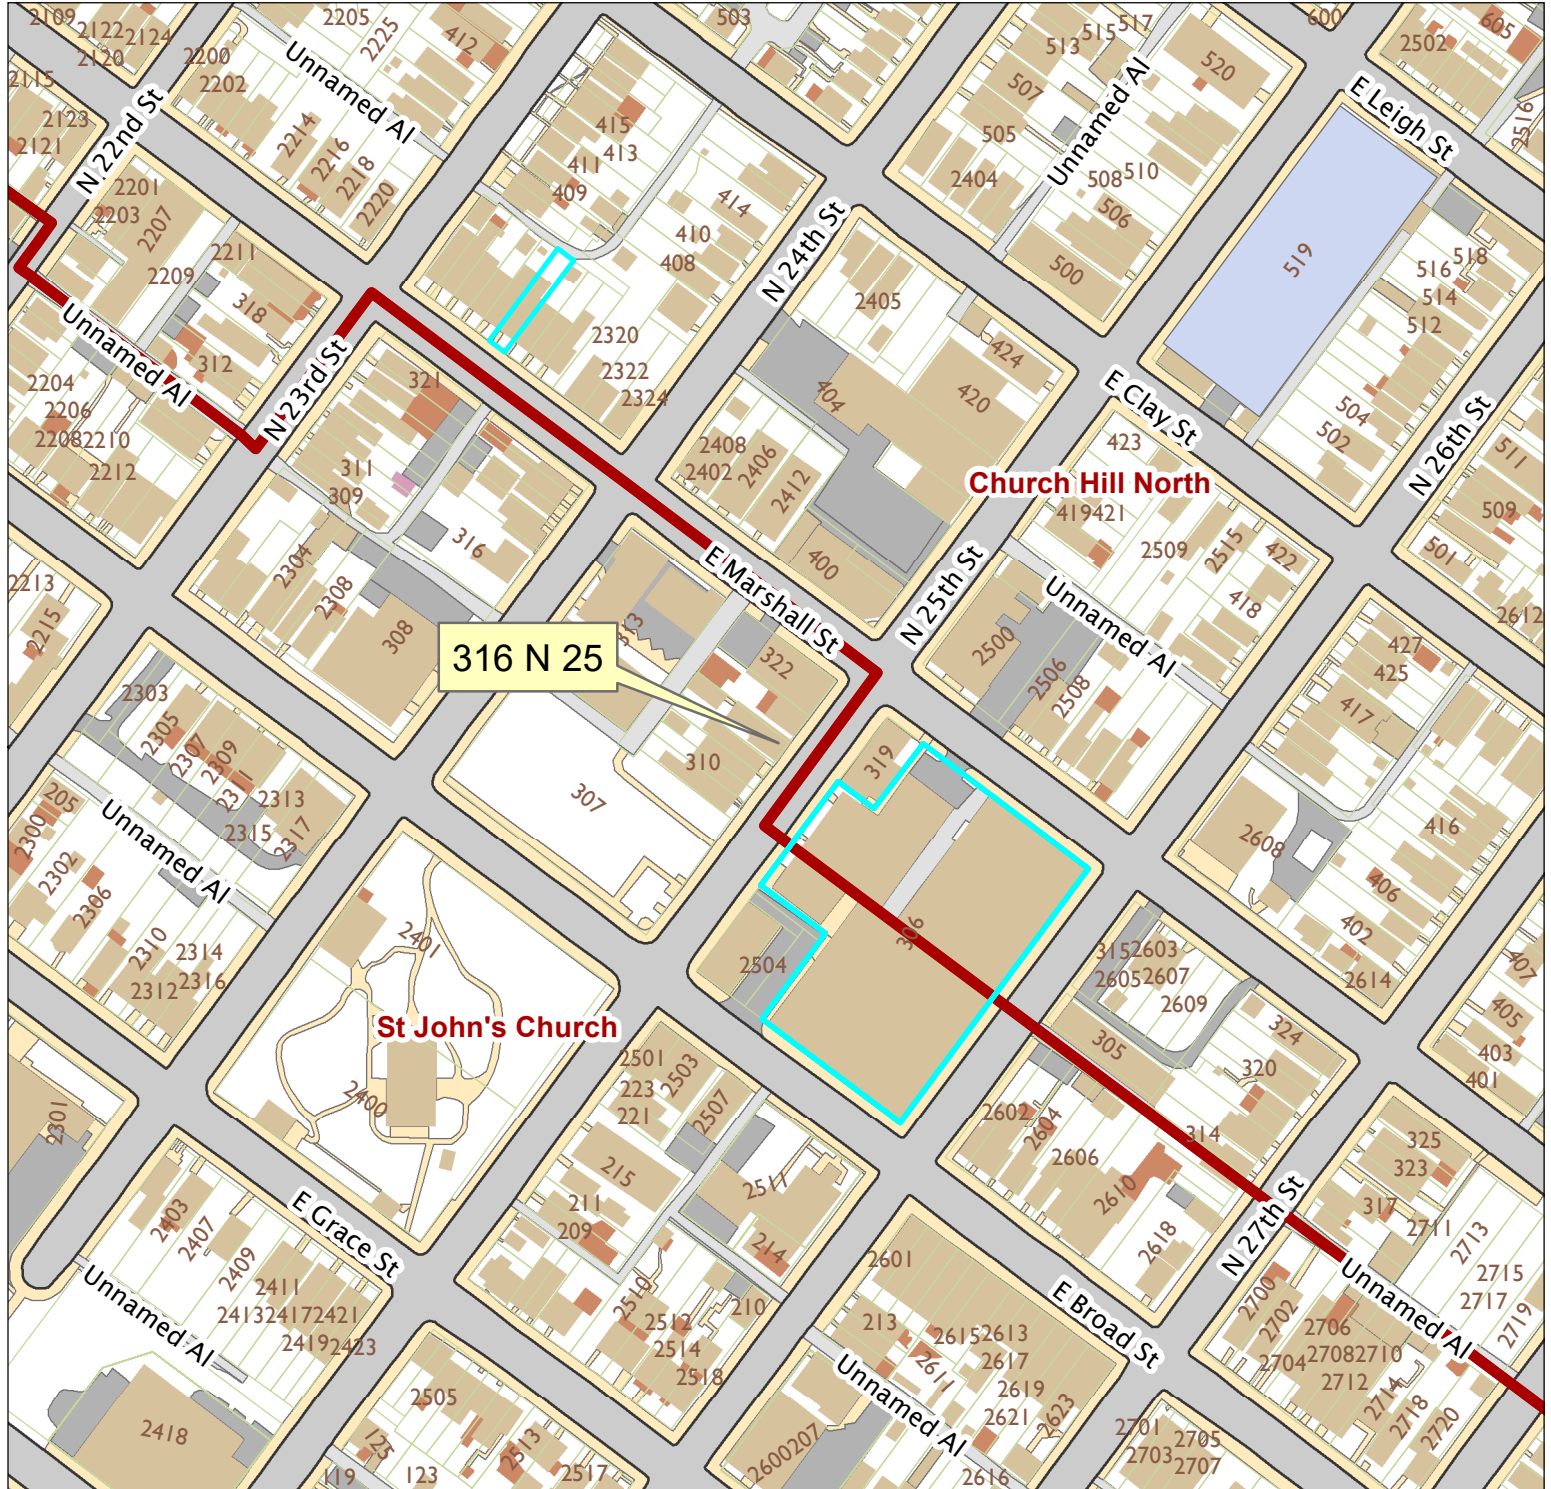

316 North 25th Street

City of Richmond, VA

Geographic Information Systems

1 inch = 200 feet

Map printed by jonescl2 on 2019.03.07.

Document Path: G:\PDR\Planning & Preservation\CAR\Meetings\00 Current Meeting\Base Maps\Tools\Base Map.mxd

Disclaimer:

The City of Richmond assumes no liability either for any errors, omissions, or inaccuracies in the information provided regardless of the cause of such or for any decision made, action taken, or action not taken by the user in reliance upon any maps or information provided herein.

Location Reference