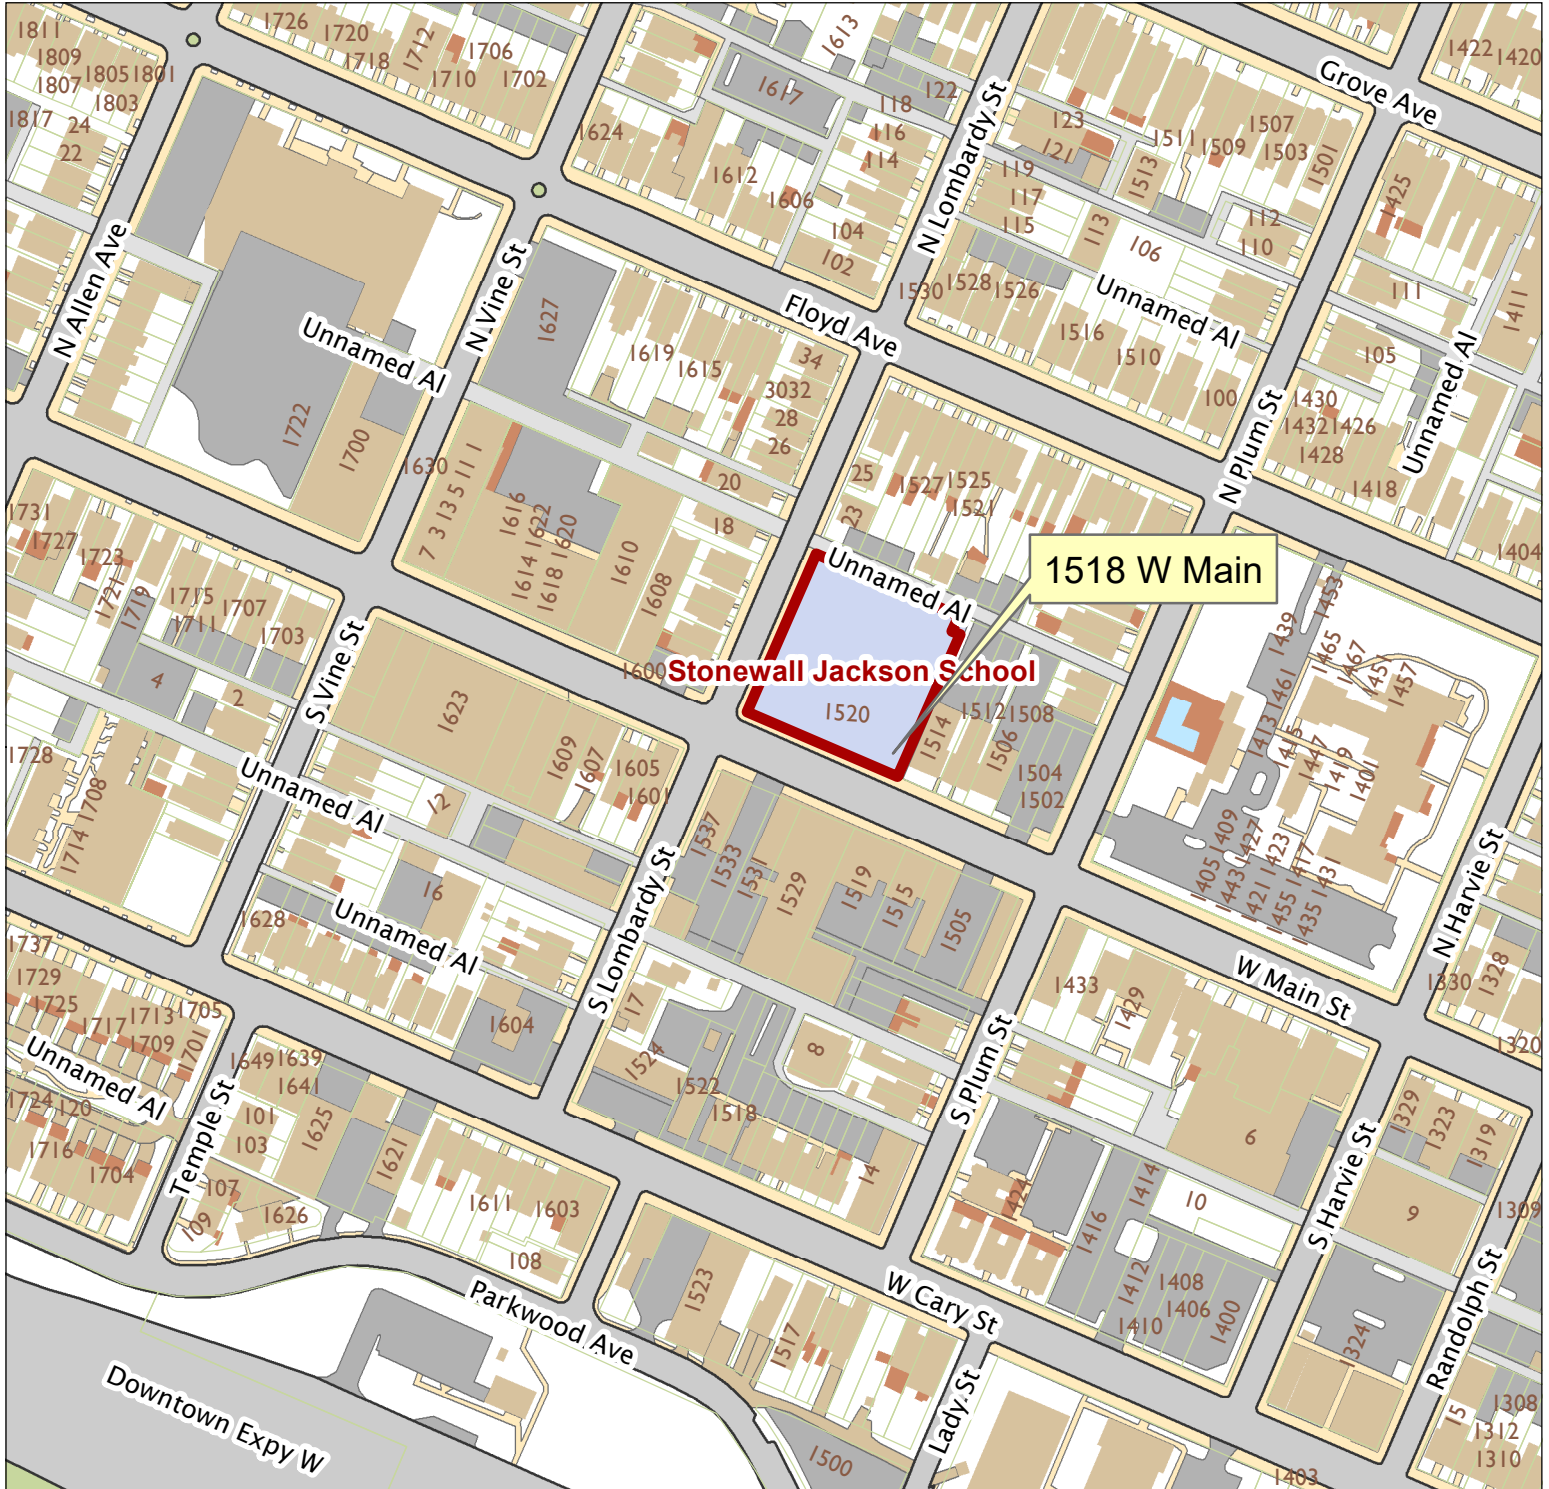

1518 West Main Street

City of Richmond, VA

Geographic Information Systems

1 inch = 200 feet

Map printed by jonescl2 on 2019.03.07.

Document Path: G:\PDR\Planning & Preservation\CAR\Meetings\00 Current Meeting\Base Maps\Tools\Base Map.mxd

Disclaimer:

The City of Richmond assumes no liability either for any errors, omissions, or inaccuracies in the information provided regardless of the cause of such or for any decision made, action taken, or action not taken by the user in reliance upon any maps or information provided herein.

Location Reference