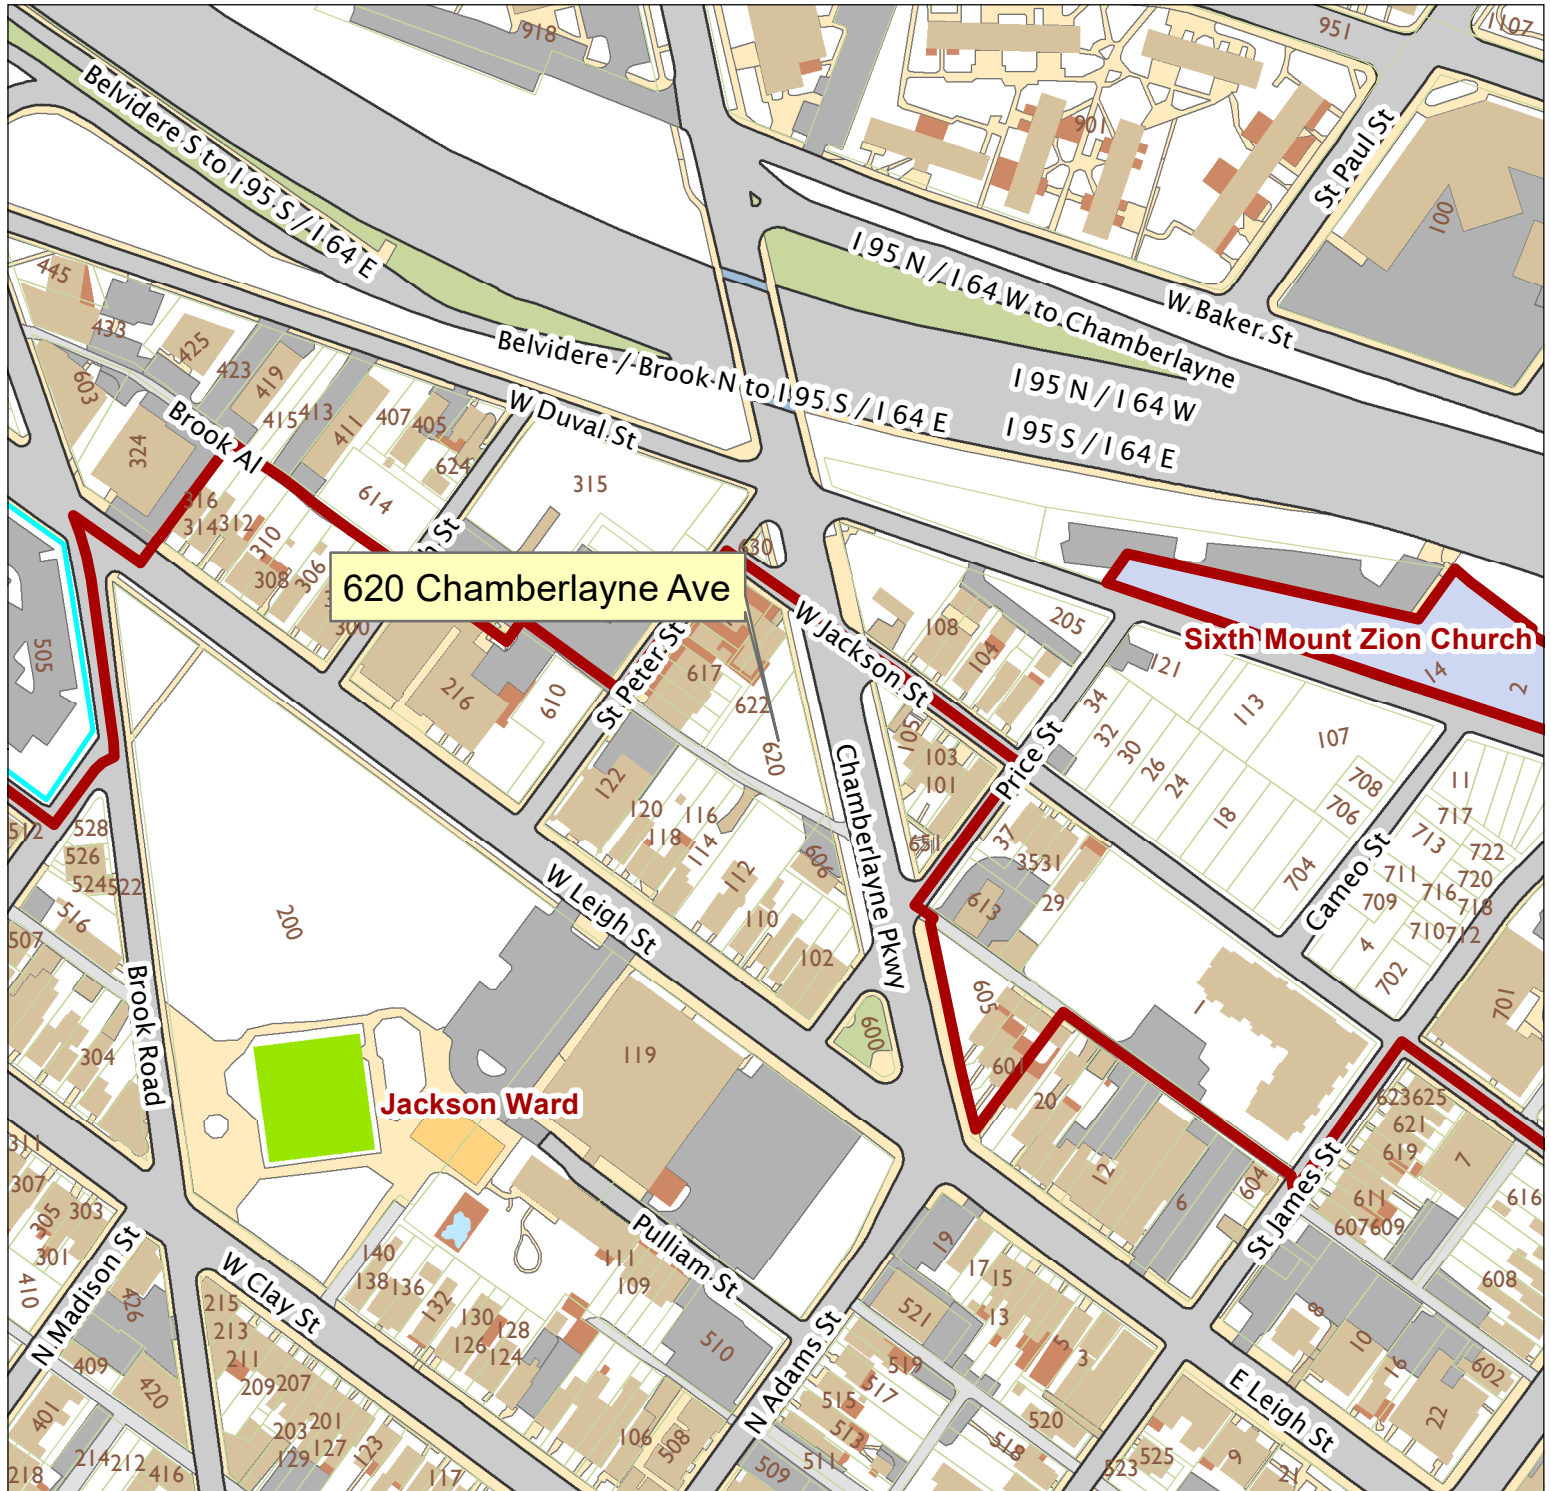

620 Chamberlayne Avenue

City of Richmond, VA

Geographic Information Systems

620 Chamberlayne Ave

Sixth Mount Zion Church

Jackson Ward

1 inch = 200 feet

Map printed by jonesl2 on 2019.03.07.

Document Path: G:\PDR\Planning & Preservation\CAR\Meetings\00 Current Meeting\Base Maps\Tools\Base Map.mxd

Disclaimer:

The City of Richmond assumes no liability either for any errors, omissions, or inaccuracies in the information provided regardless of the cause of such or for any decision made, action taken, or action not taken by the user in reliance upon any maps or information provided herein.

Location Reference