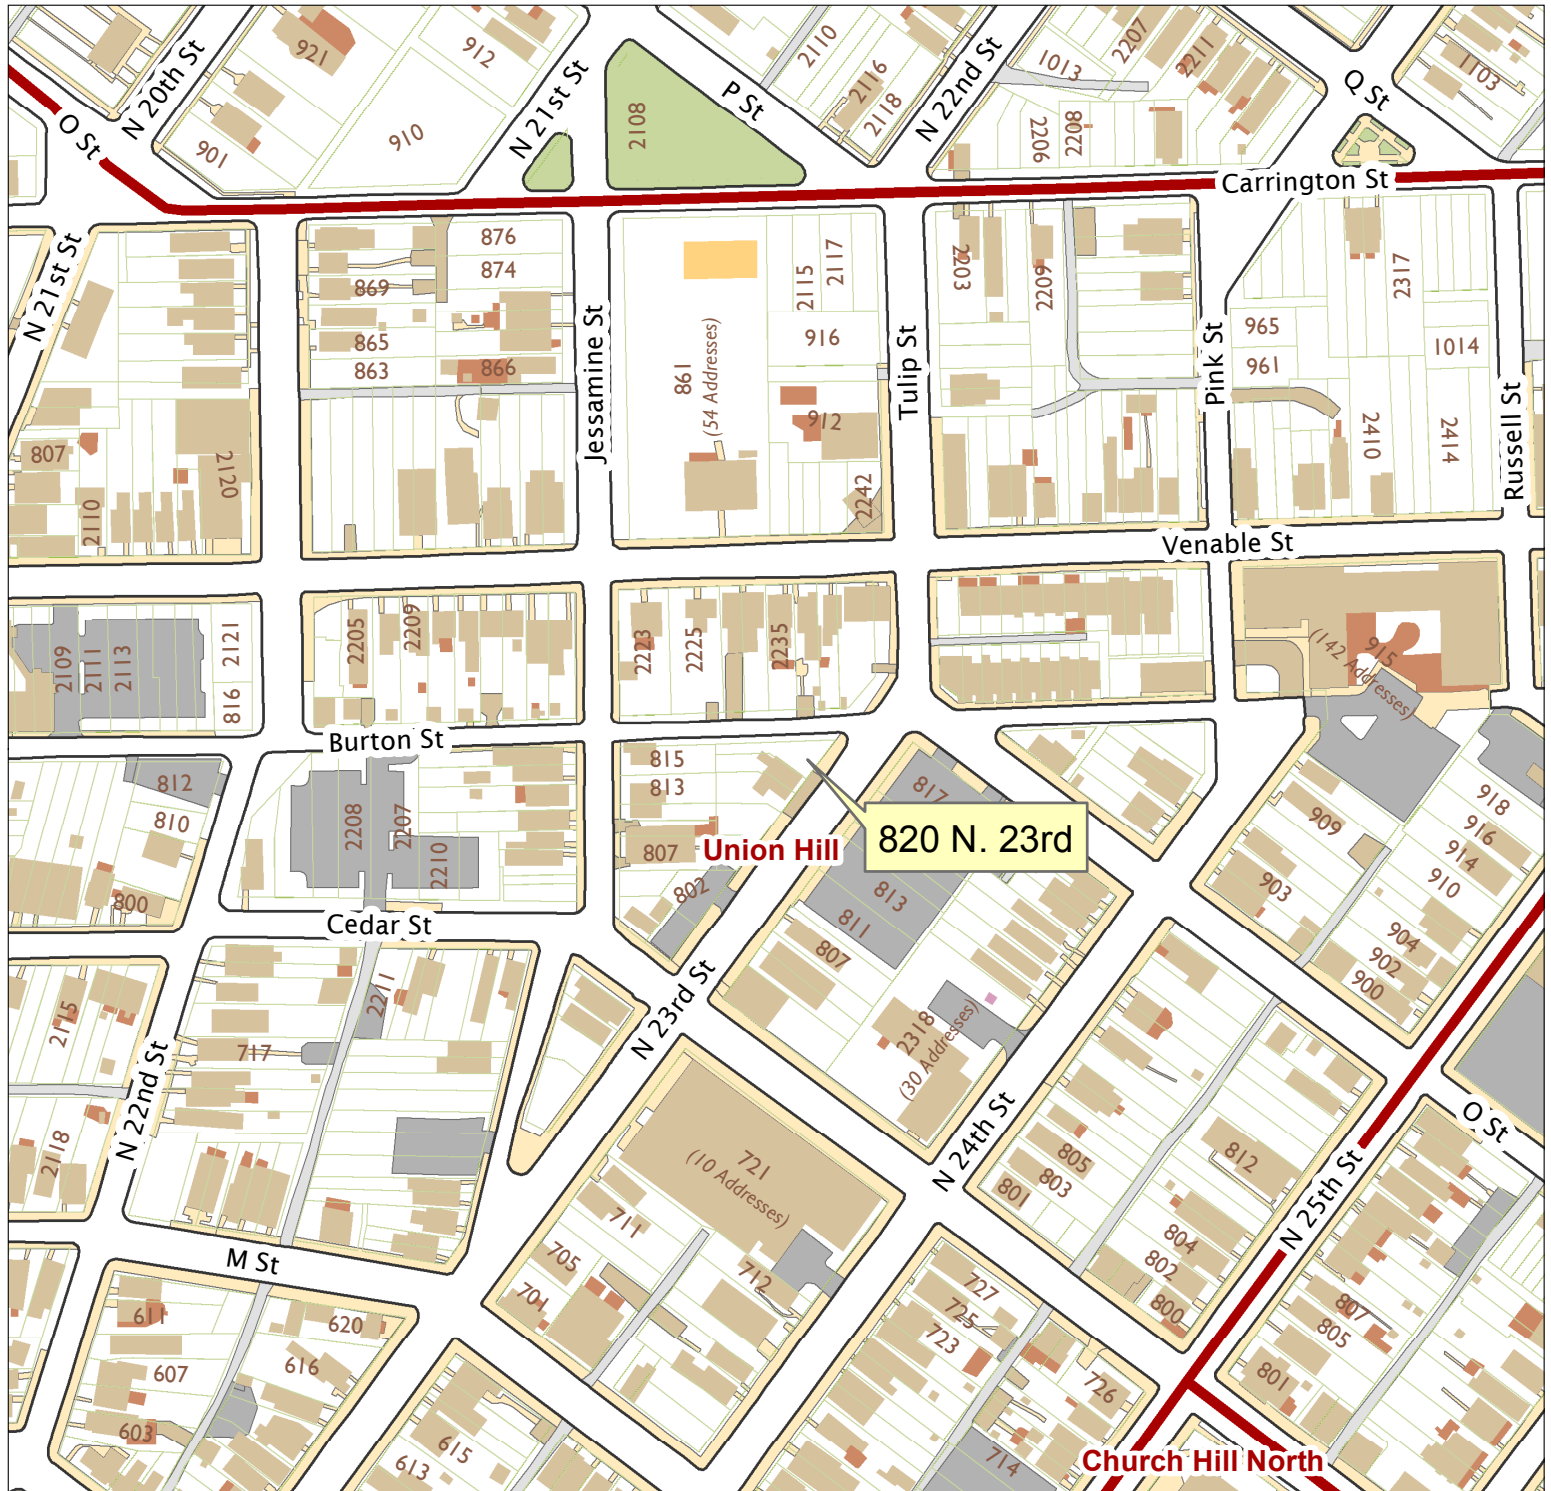

820 N. 23rd Street

City of Richmond, VA

Geographic Information Systems

1 inch = 200 feet

Map printed by jeffricr on 2017.12.28.

Document Path: \\Dit-file02-pv\commdev\$\PDR\Planning & Preservation\CAR\Applications\Base Maps\Base Map.mxd

Disclaimer:

The City of Richmond assumes no liability either for any errors, omissions, or inaccuracies in the information provided regardless of the cause of such or for any decision made, action taken, or action not taken by the user in reliance upon any maps or information provided herein.

Location Reference