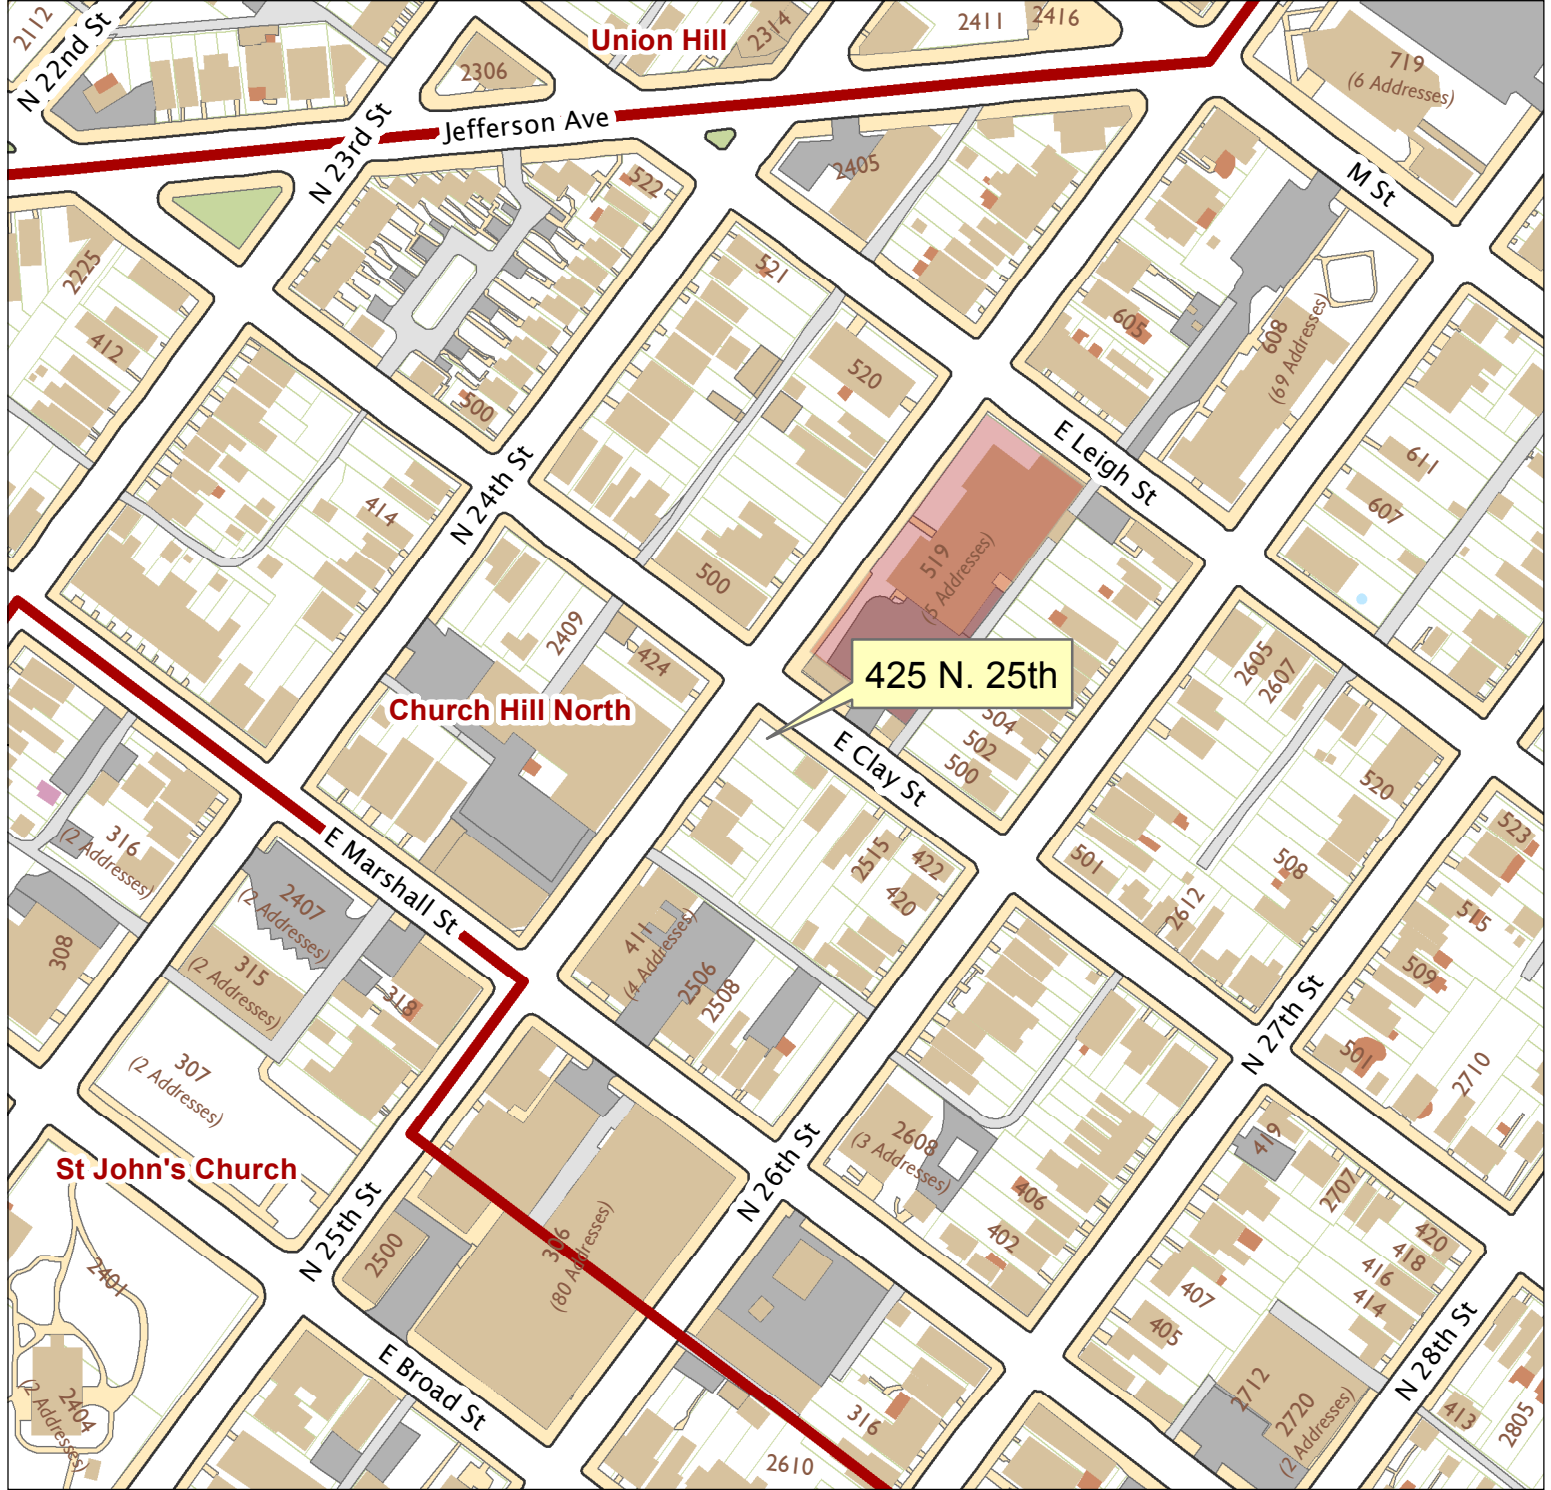

425 N. 25th Street

City of Richmond, VA
Geographic Information Systems

Map printed by palmquwd on 2015.02.06.

Document Path: G:\PDR\Planning & Preservation\CAR\Applications\Base Maps\Base Map.mxd

Disclaimer:
The City of Richmond assumes no liability either for any errors, omissions, or inaccuracies in the information provided regardless of the cause of such or for any decision made, action taken, or action not taken by the user in reliance upon any maps or information provided herein.