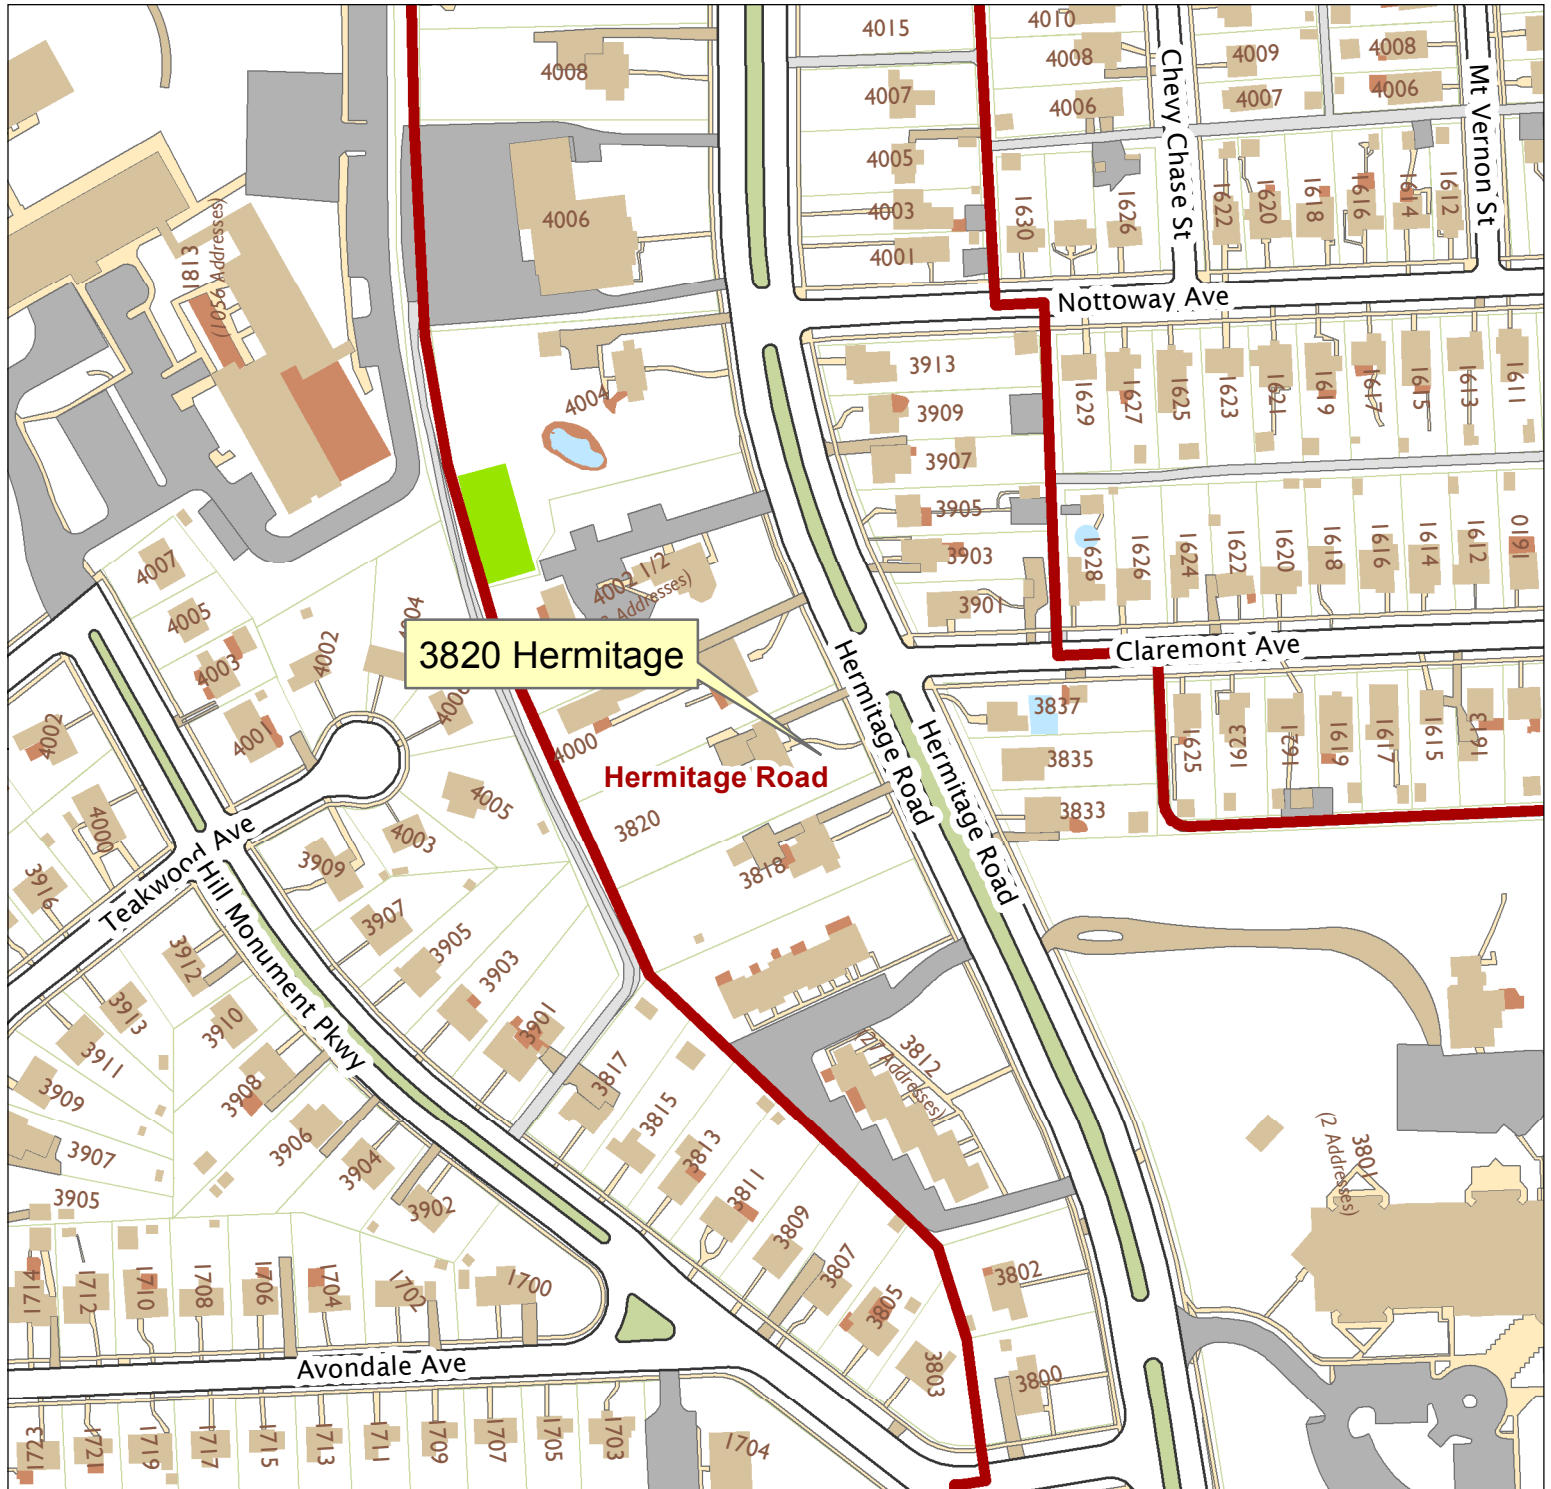

# 3820 Hermitage Road

City of Richmond, VA

Geographic Information Systems

3820 Hermitage

Hermitage Road

1 inch = 200 feet

Map printed by palmquwd on 2016.04.14.

Document Path: G:\PDR\Planning & Preservation\CAR\Applications\Base Maps\Base Map.mxd

Disclaimer:  
The City of Richmond assumes no liability either for any errors, omissions, or inaccuracies in the information provided regardless of the cause of such or for any decision made, action taken, or action not taken by the user in reliance upon any maps or information provided herein.

Location Reference