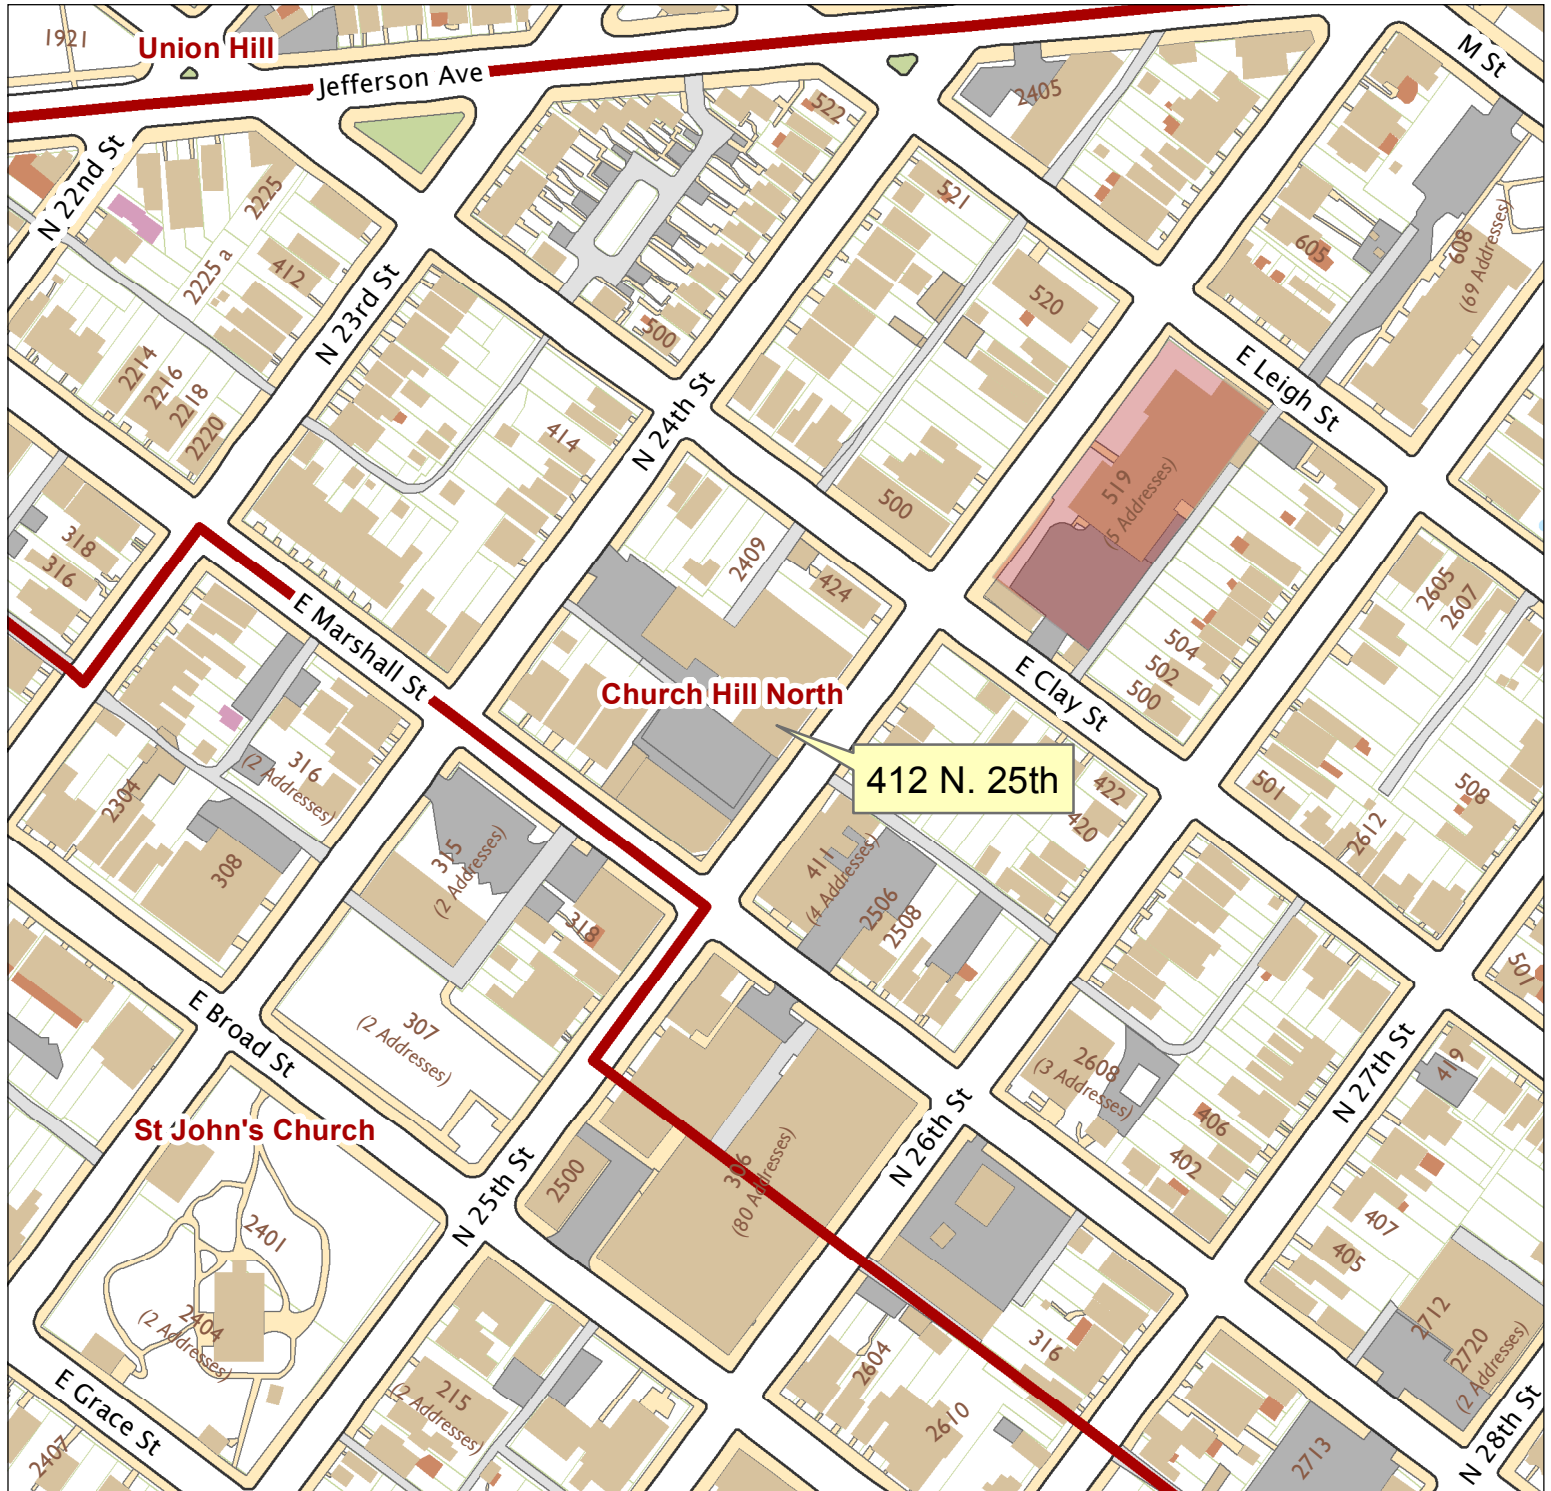

412 N. 25th Street

City of Richmond, VA

Geographic Information Systems

1 inch = 200 feet

Map printed by palmquwd on 2015.09.10.

Document Path: G:\PDR\Planning & Preservation\CAR\Applications\Base Maps\Base Map.mxd

Disclaimer:

The City of Richmond assumes no liability either for any errors, omissions, or inaccuracies in the information provided regardless of the cause of such or for any decision made, action taken, or action not taken by the user in reliance upon any maps or information provided herein.

Location Reference