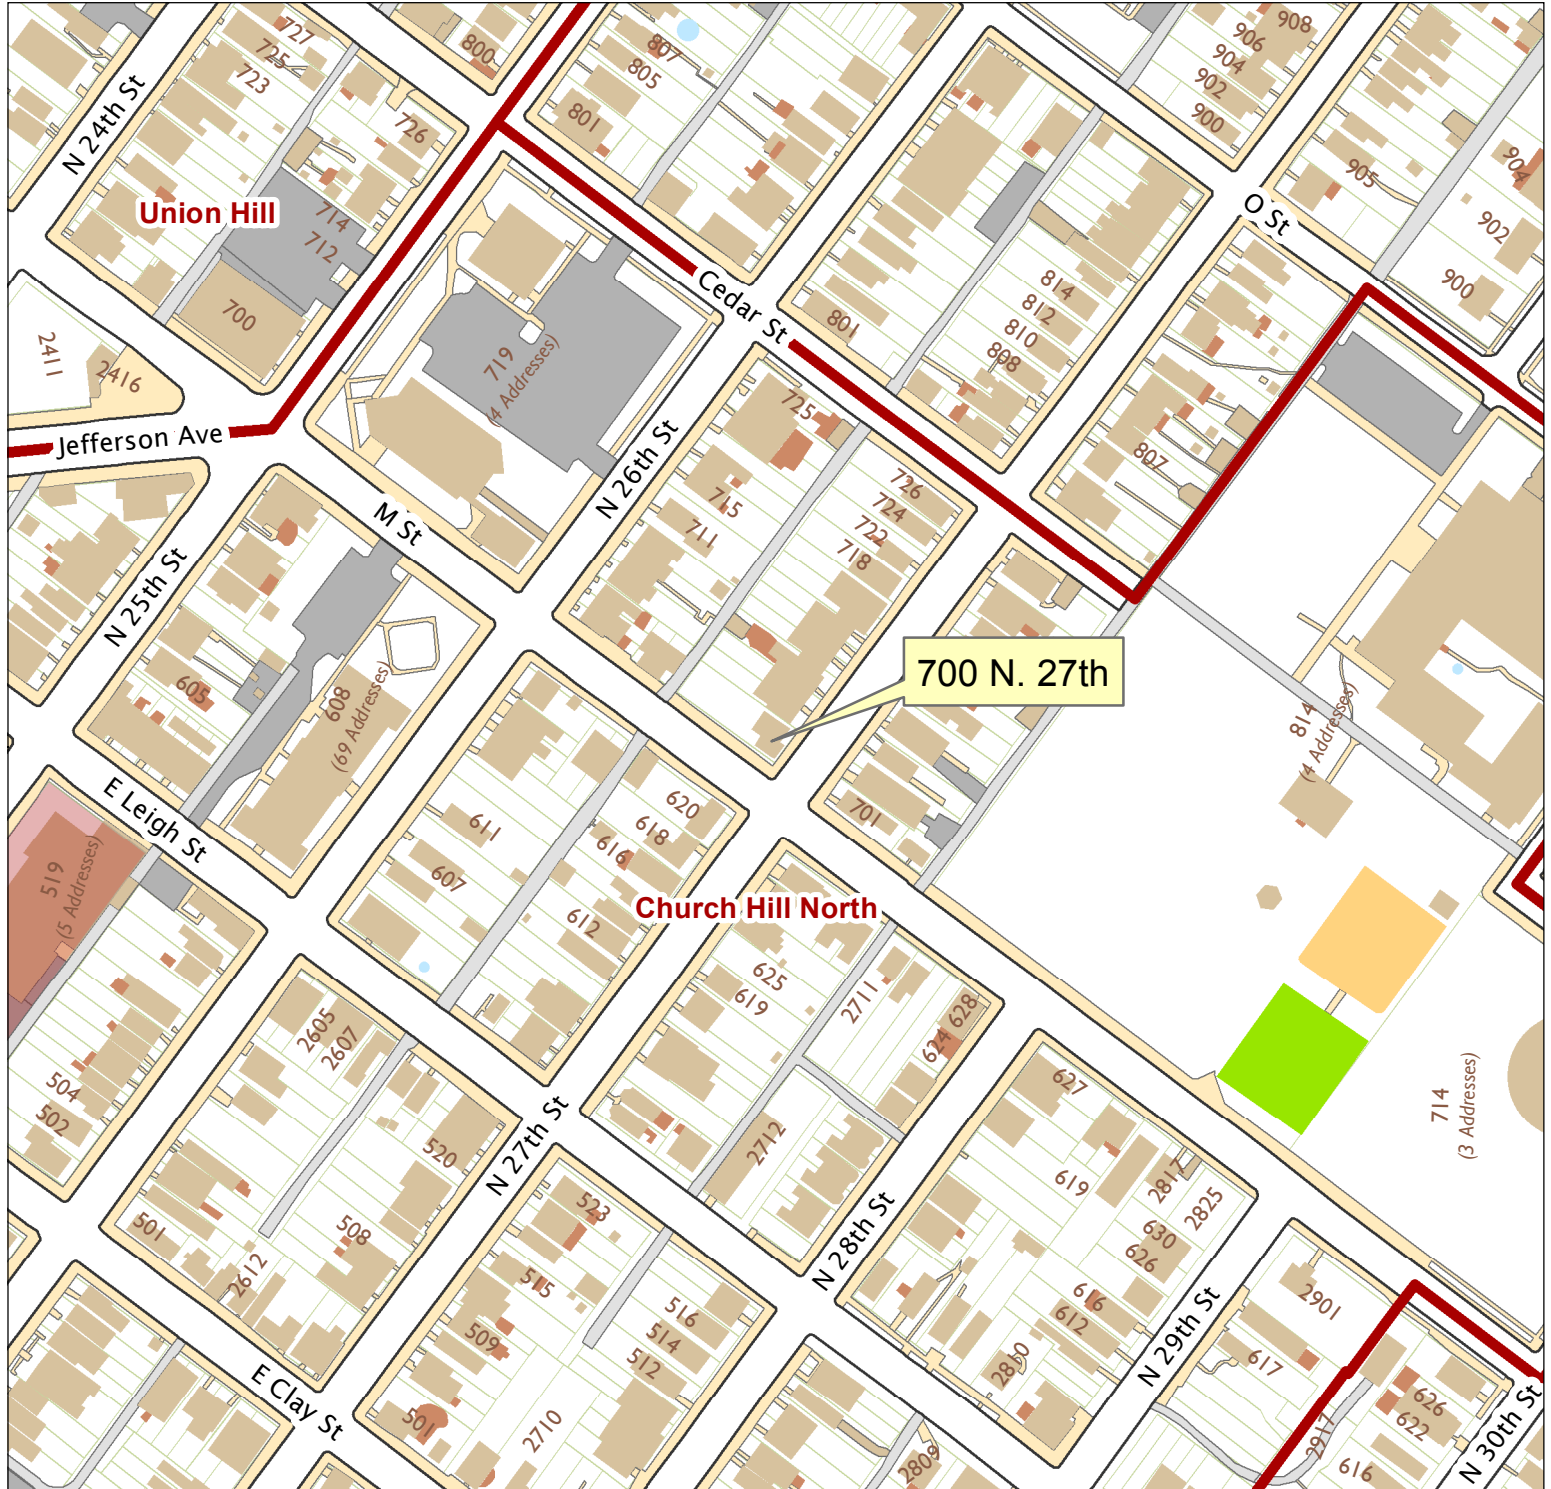

# 700 N. 27th Street

City of Richmond, VA

Geographic Information Systems

Map printed by palmquwd on 2016.10.13.

Document Path: G:\PDR\Planning & Preservation\CAR\Applications\Base Maps\Base Map.mxd

Disclaimer:  
The City of Richmond assumes no liability either for any errors, omissions, or inaccuracies in the information provided regardless of the cause of such or for any decision made, action taken, or action not taken by the user in reliance upon any maps or information provided herein.