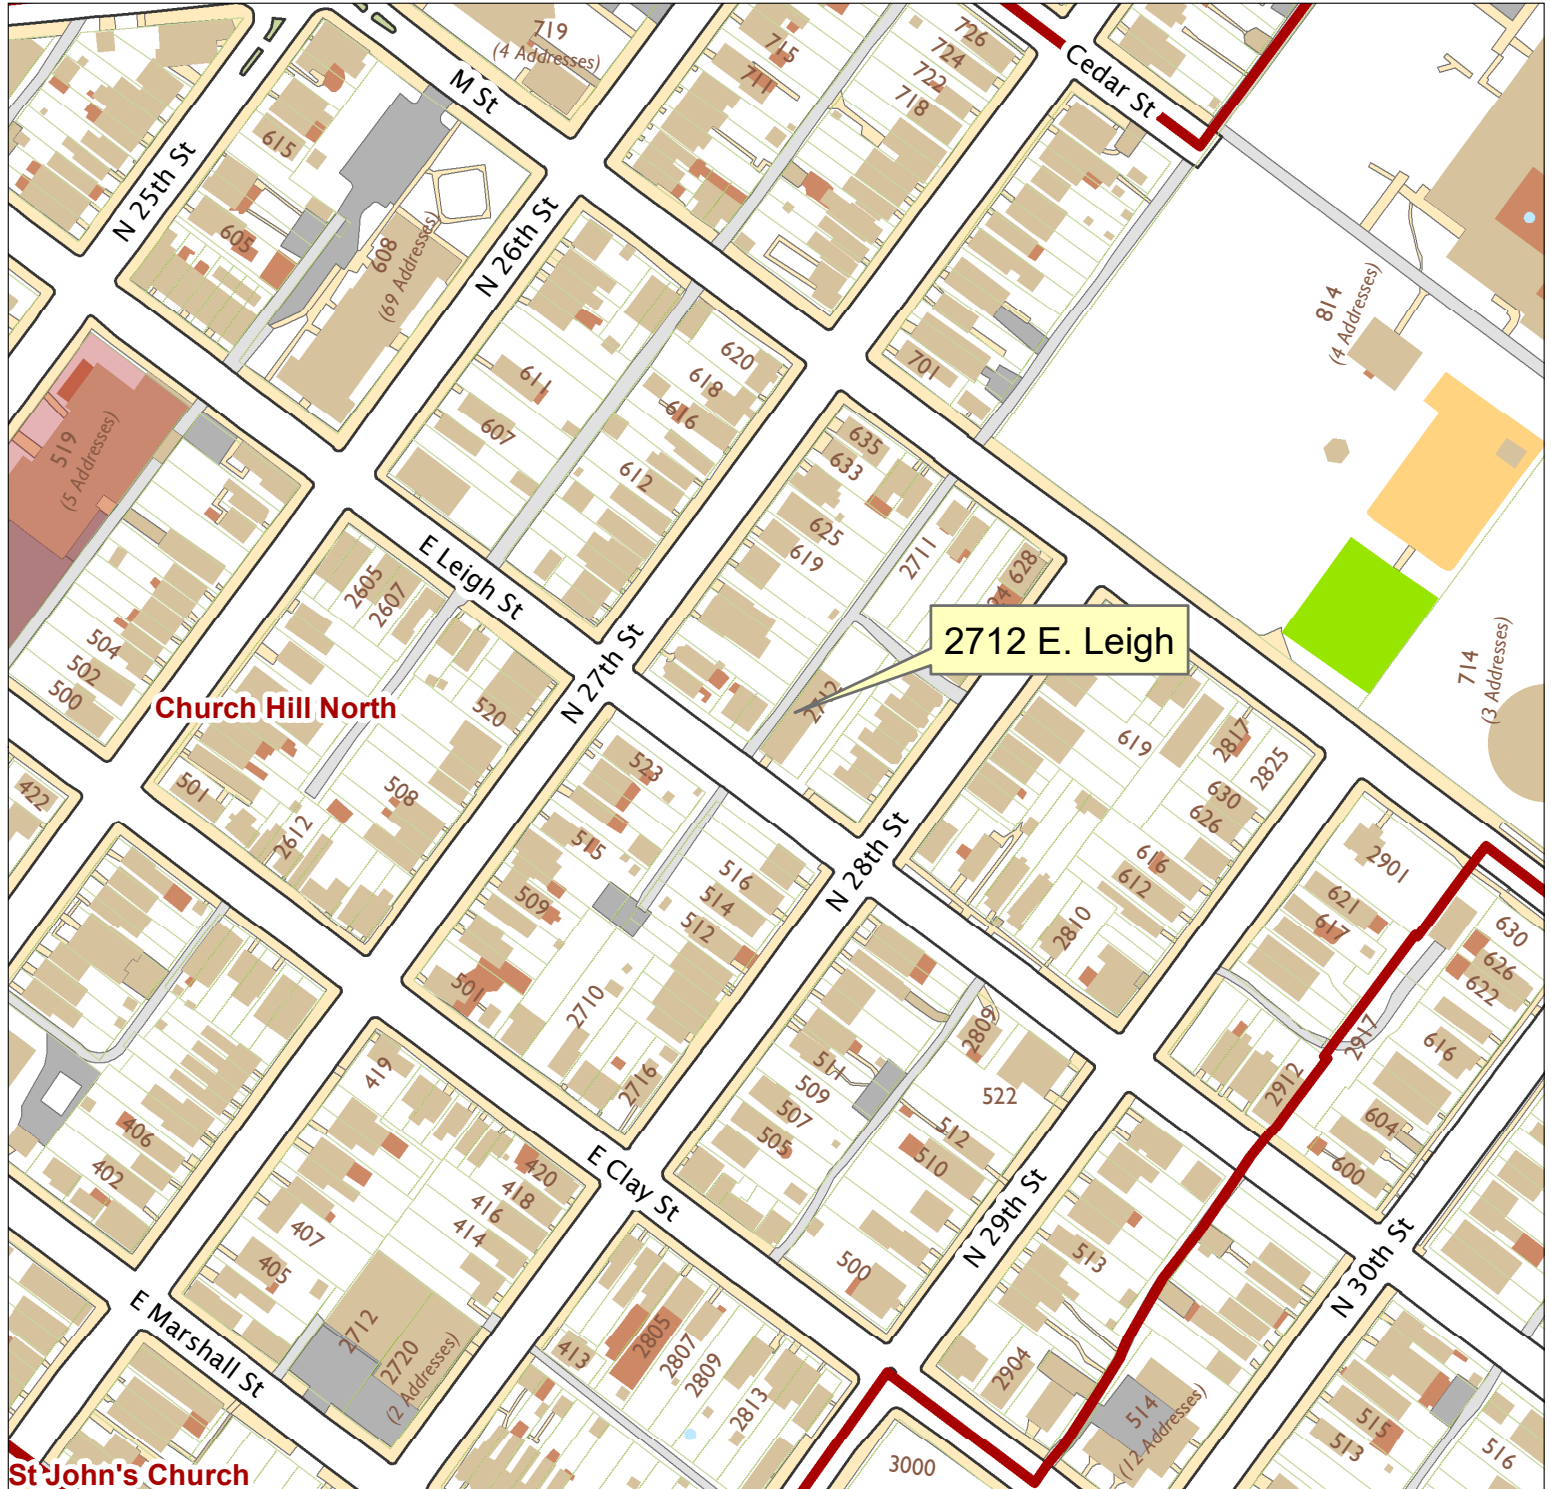

2712 E. Leigh Street

City of Richmond, VA

Geographic Information Systems

Map printed by jeffricr on 2018.08.01.

Document Path: \\Dit-file02-pv\commdev\$\PDR\Planning & Preservation\CAR\Applications\Base Maps\Base Map.mxd

Disclaimer:
The City of Richmond assumes no liability either for any errors, omissions, or inaccuracies in the information provided regardless of the cause of such or for any decision made, action taken, or action not taken by the user in reliance upon any maps or information provided herein.