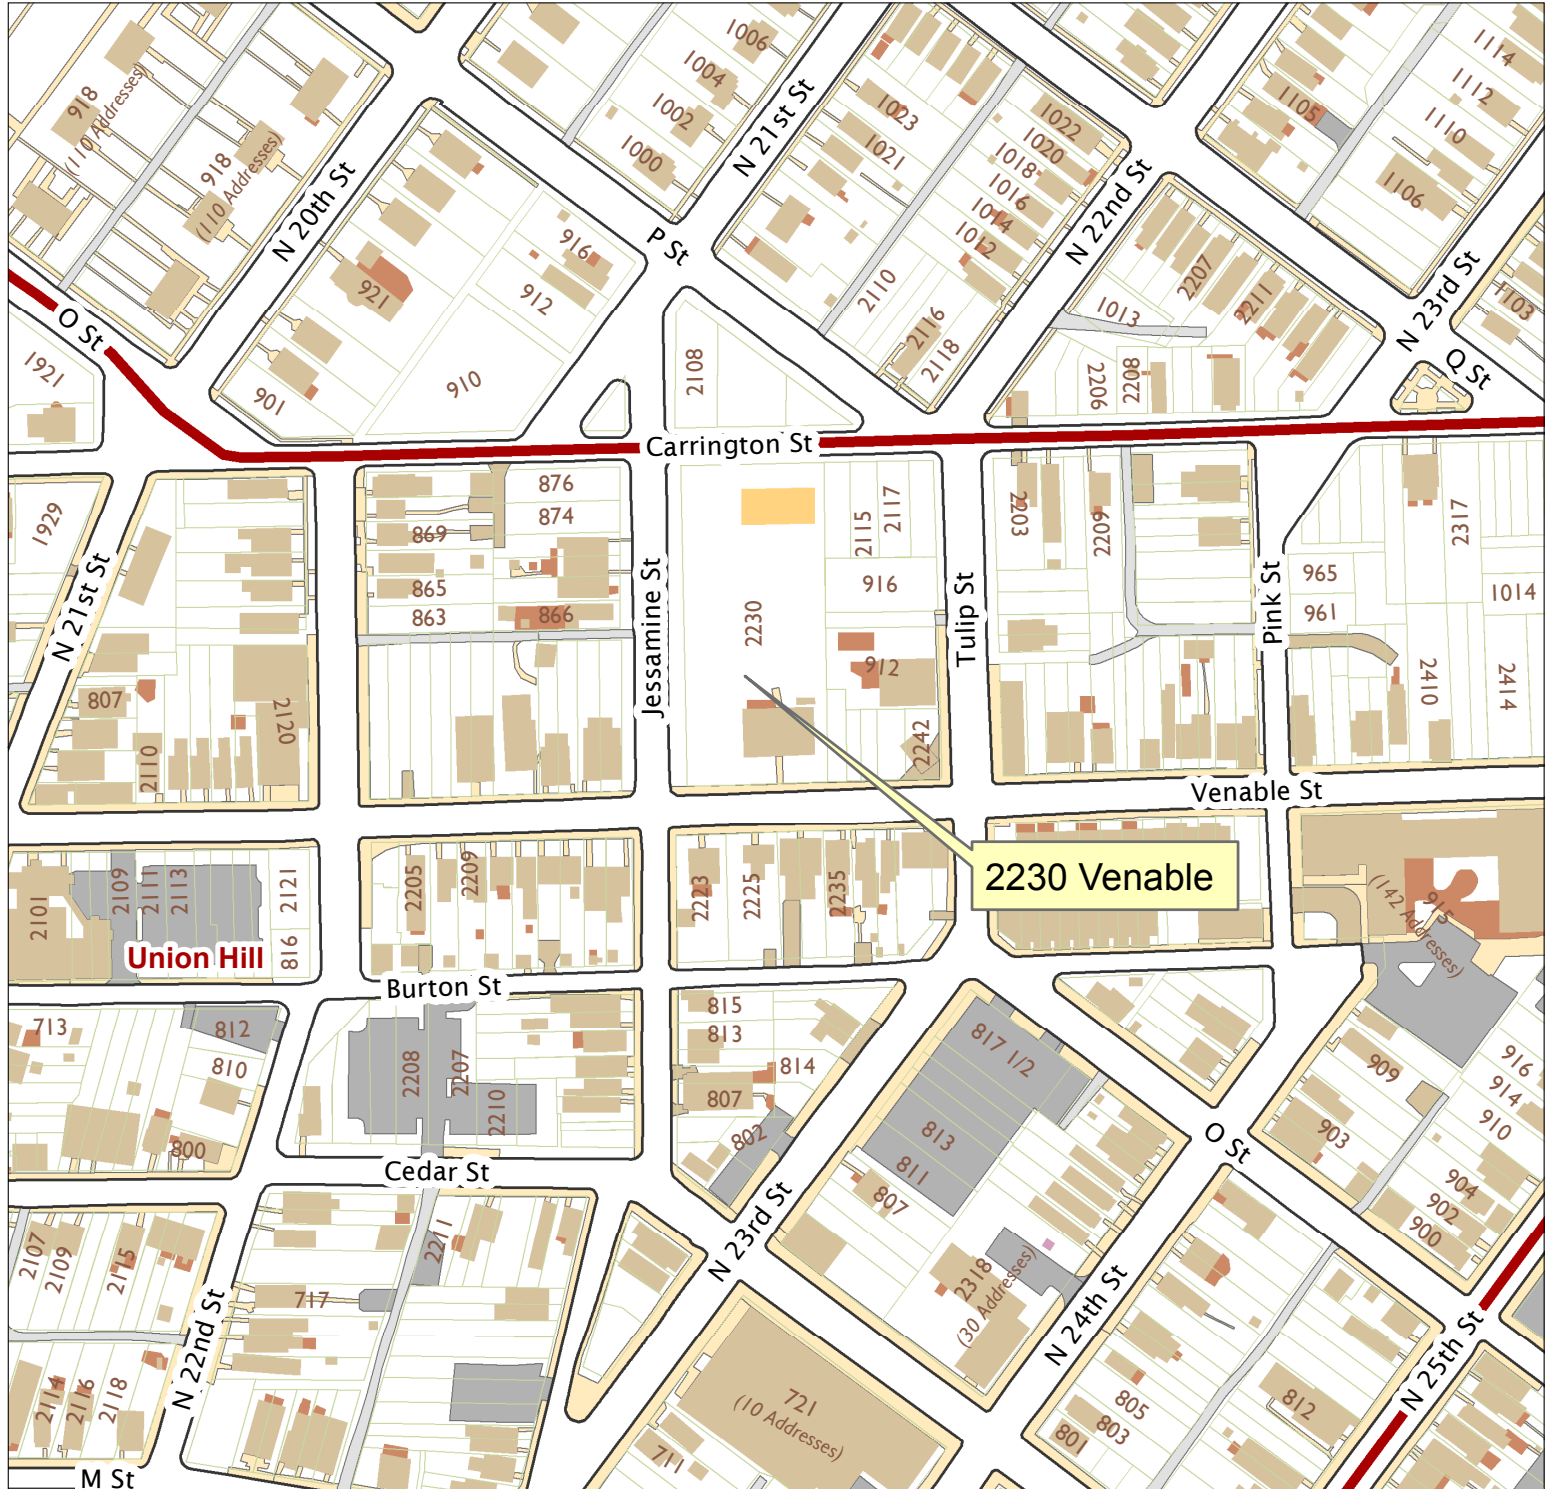

# 2230 Venable

City of Richmond, VA

Geographic Information Systems

1 inch = 200 feet

Map printed by jeffricr on 2017.01.17.

Document Path: \\Dit-file02-pv\commdev\$\PDR\Planning & Preservation\CAR\Applications\Base Maps\Base Map.mxd

**Disclaimer:**

The City of Richmond assumes no liability either for any errors, omissions, or inaccuracies in the information provided regardless of the cause of such or for any decision made, action taken, or action not taken by the user in reliance upon any maps or information provided herein.

Location Reference