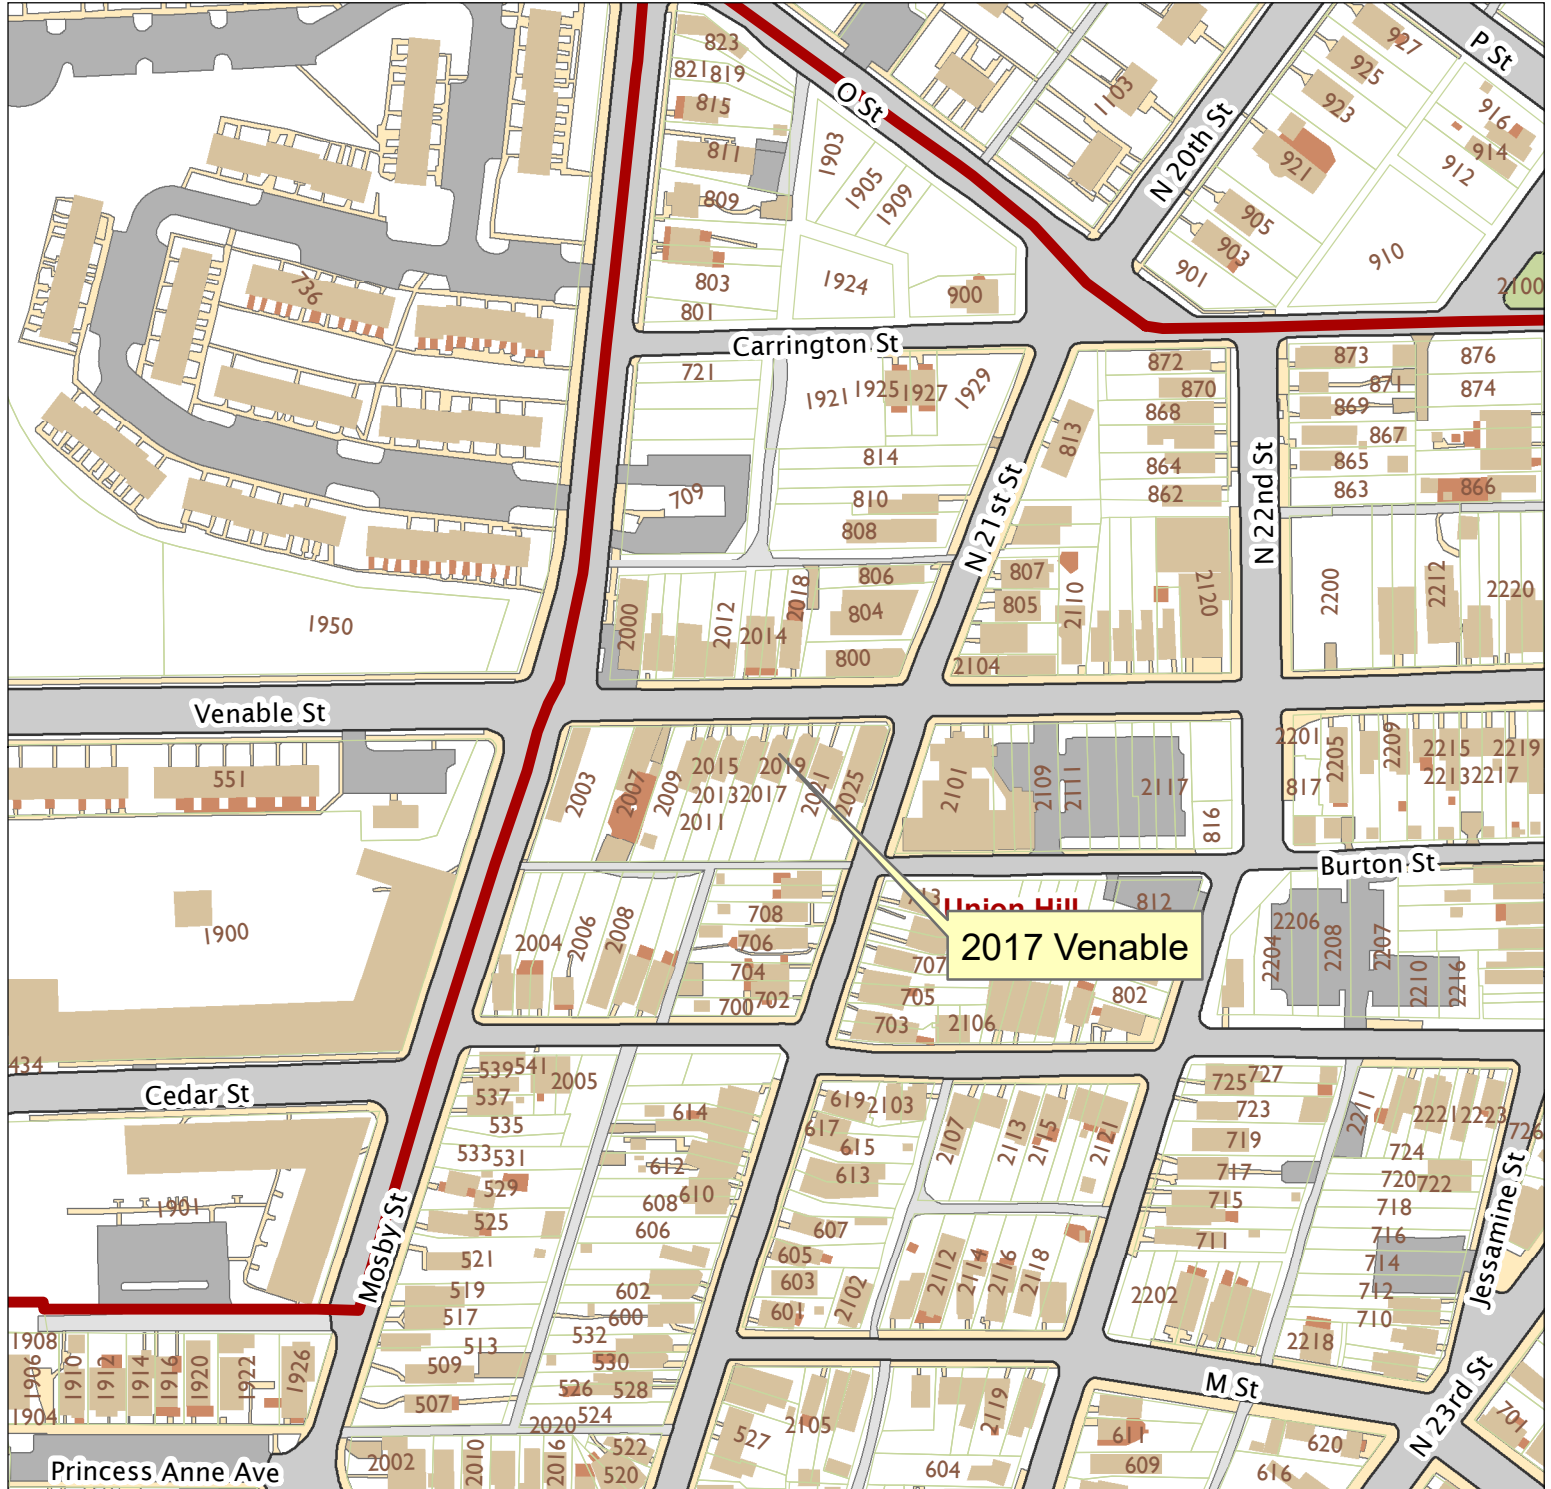

2017 Venable Street

City of Richmond, VA

Geographic Information Systems

Map printed by jonescl2 on 2019.03.07.

Document Path: G:\PDR\Planning & Preservation\CAR\Meetings\00 Current Meeting\Base Maps\Tools\Base Map.mxd

Disclaimer:
The City of Richmond assumes no liability either for any errors, omissions, or inaccuracies in the information provided regardless of the cause of such or for any decision made, action taken, or action not taken by the user in reliance upon any maps or information provided herein.