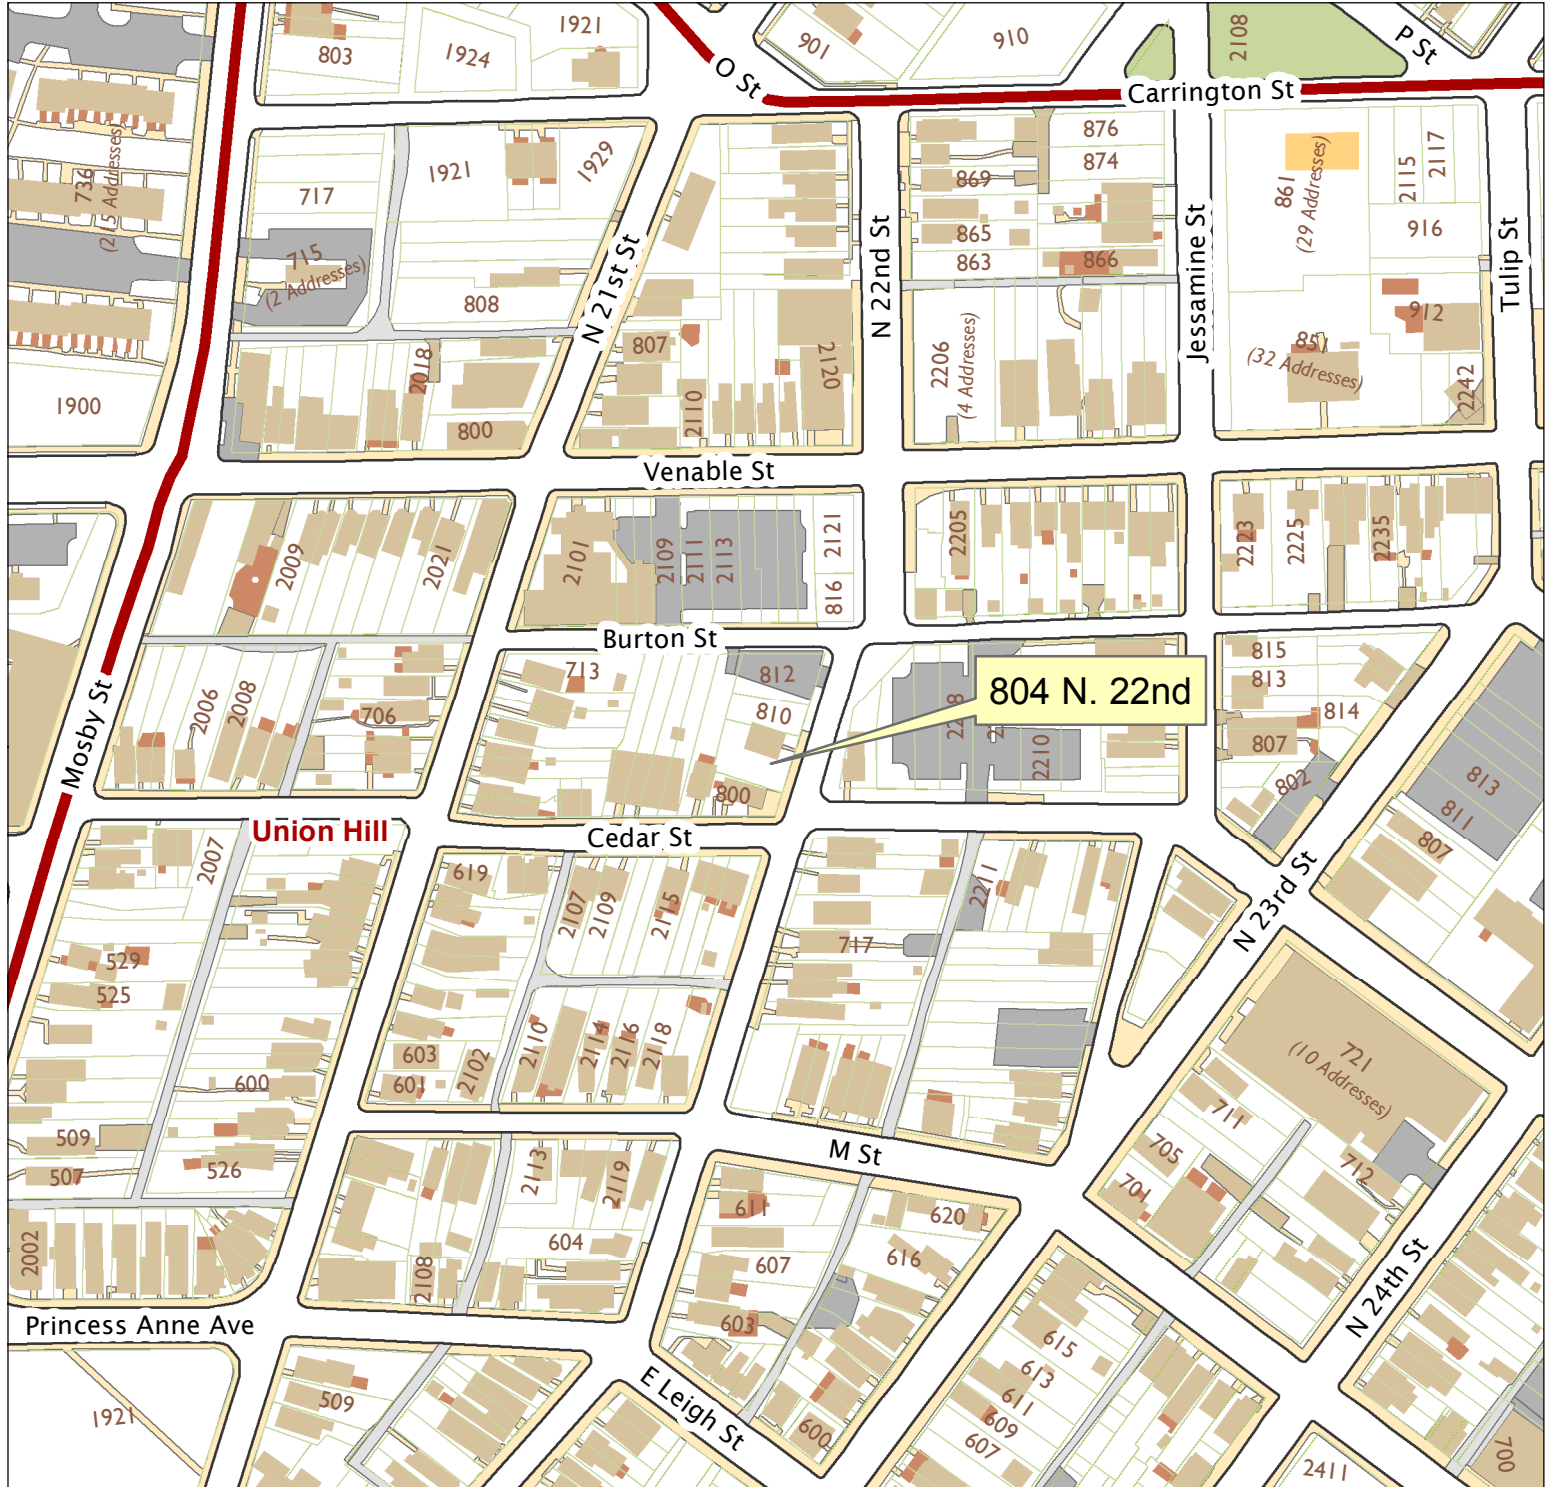

804 N. 22nd Street

City of Richmond, VA

Geographic Information Systems

1 inch = 200 feet

Map printed by jonescl2 on 2018.09.11.

Document Path: G:\PDR\Planning & Preservation\CAR\Meetings\00 Current Meeting\Base Maps\Tools\Base Map.mxd

Disclaimer:

The City of Richmond assumes no liability either for any errors, omissions, or inaccuracies in the information provided regardless of the cause of such or for any decision made, action taken, or action not taken by the user in reliance upon any maps or information provided herein.

Location Reference