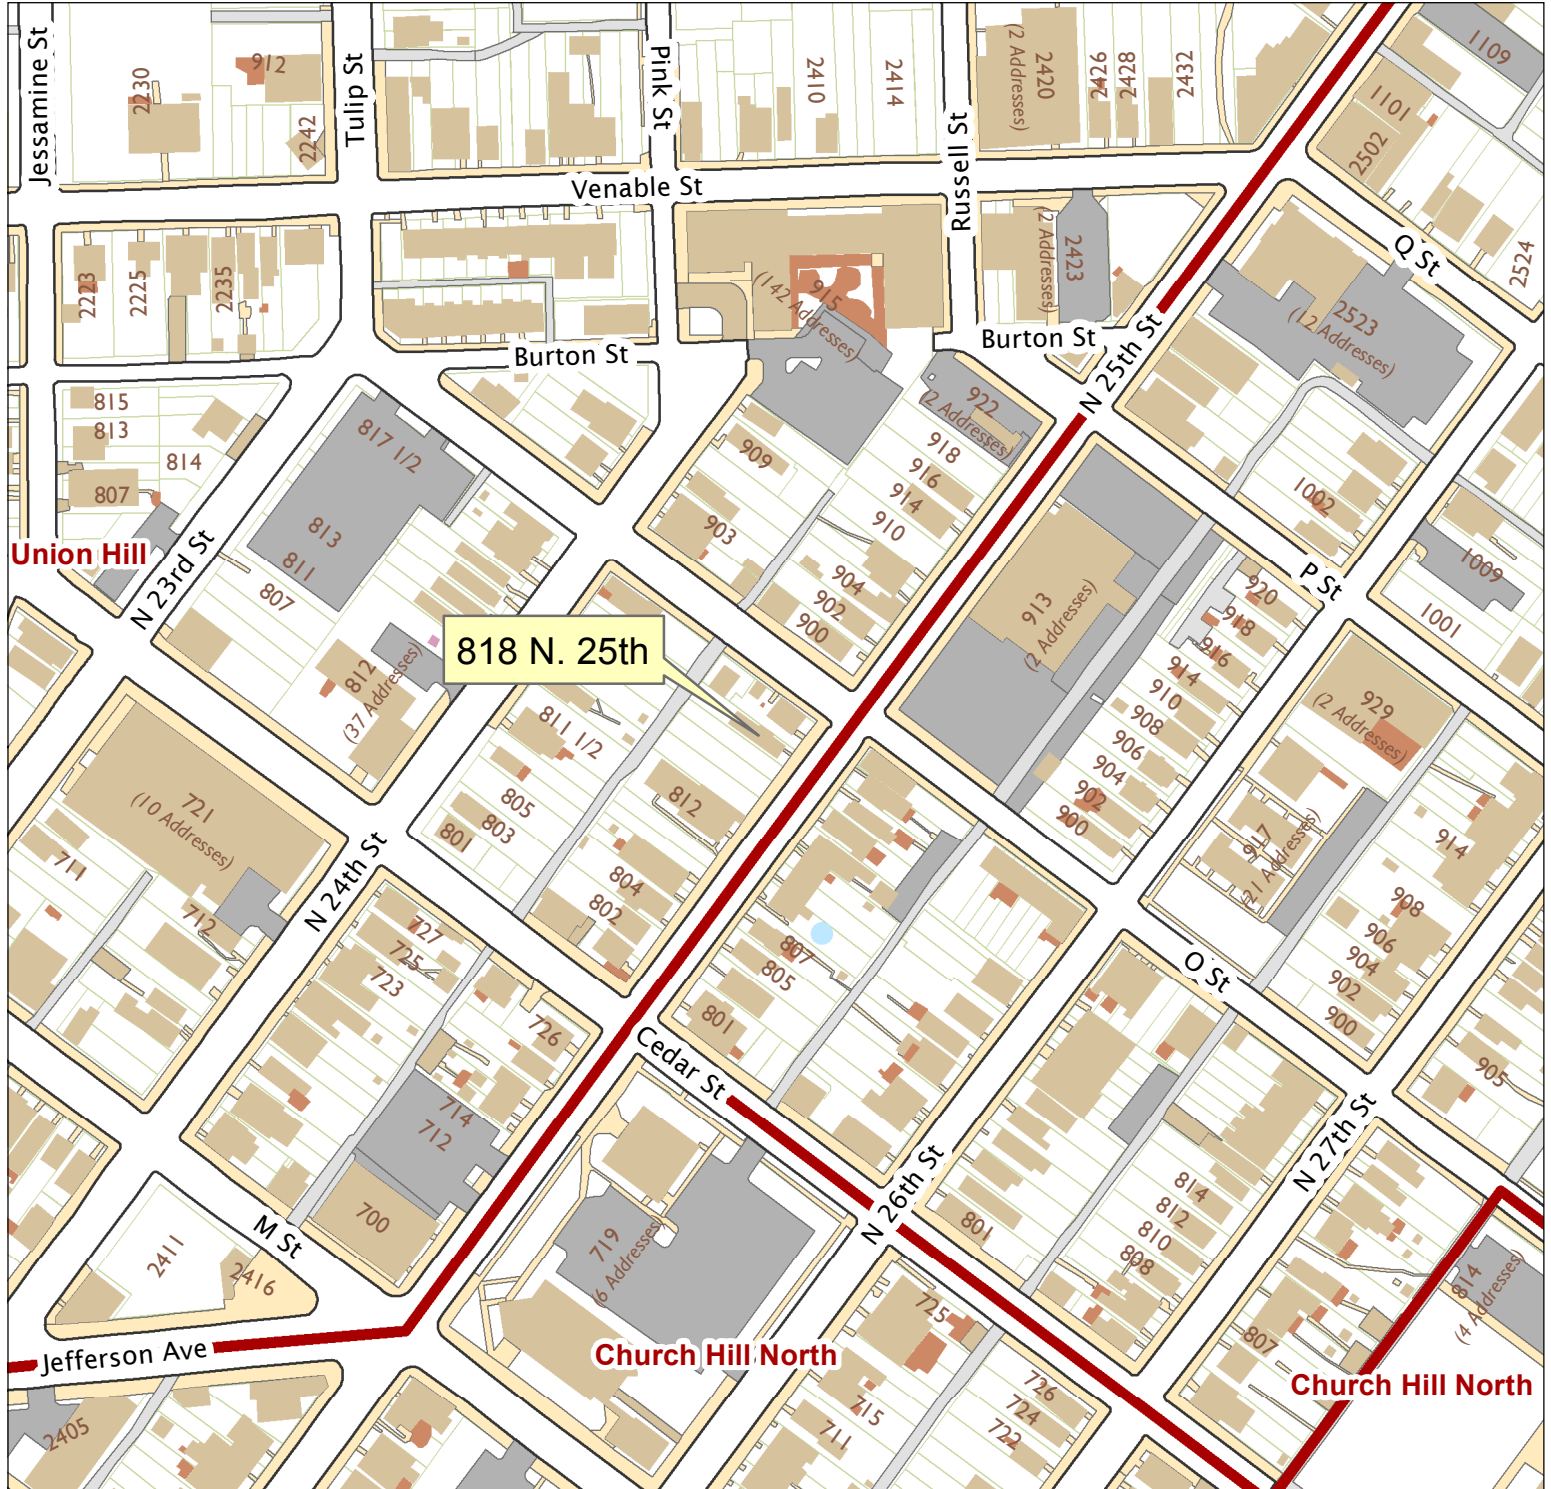

# 818 N. 25th Street

City of Richmond, VA

Geographic Information Systems

1 inch = 200 feet

Map printed by palmquwd on 2015.09.10.

Document Path: G:\PDR\Planning & Preservation\CAR\Applications\Base Maps\Base Map.mxd

**Disclaimer:**

The City of Richmond assumes no liability either for any errors, omissions, or inaccuracies in the information provided regardless of the cause of such or for any decision made, action taken, or action not taken by the user in reliance upon any maps or information provided herein.

Location Reference