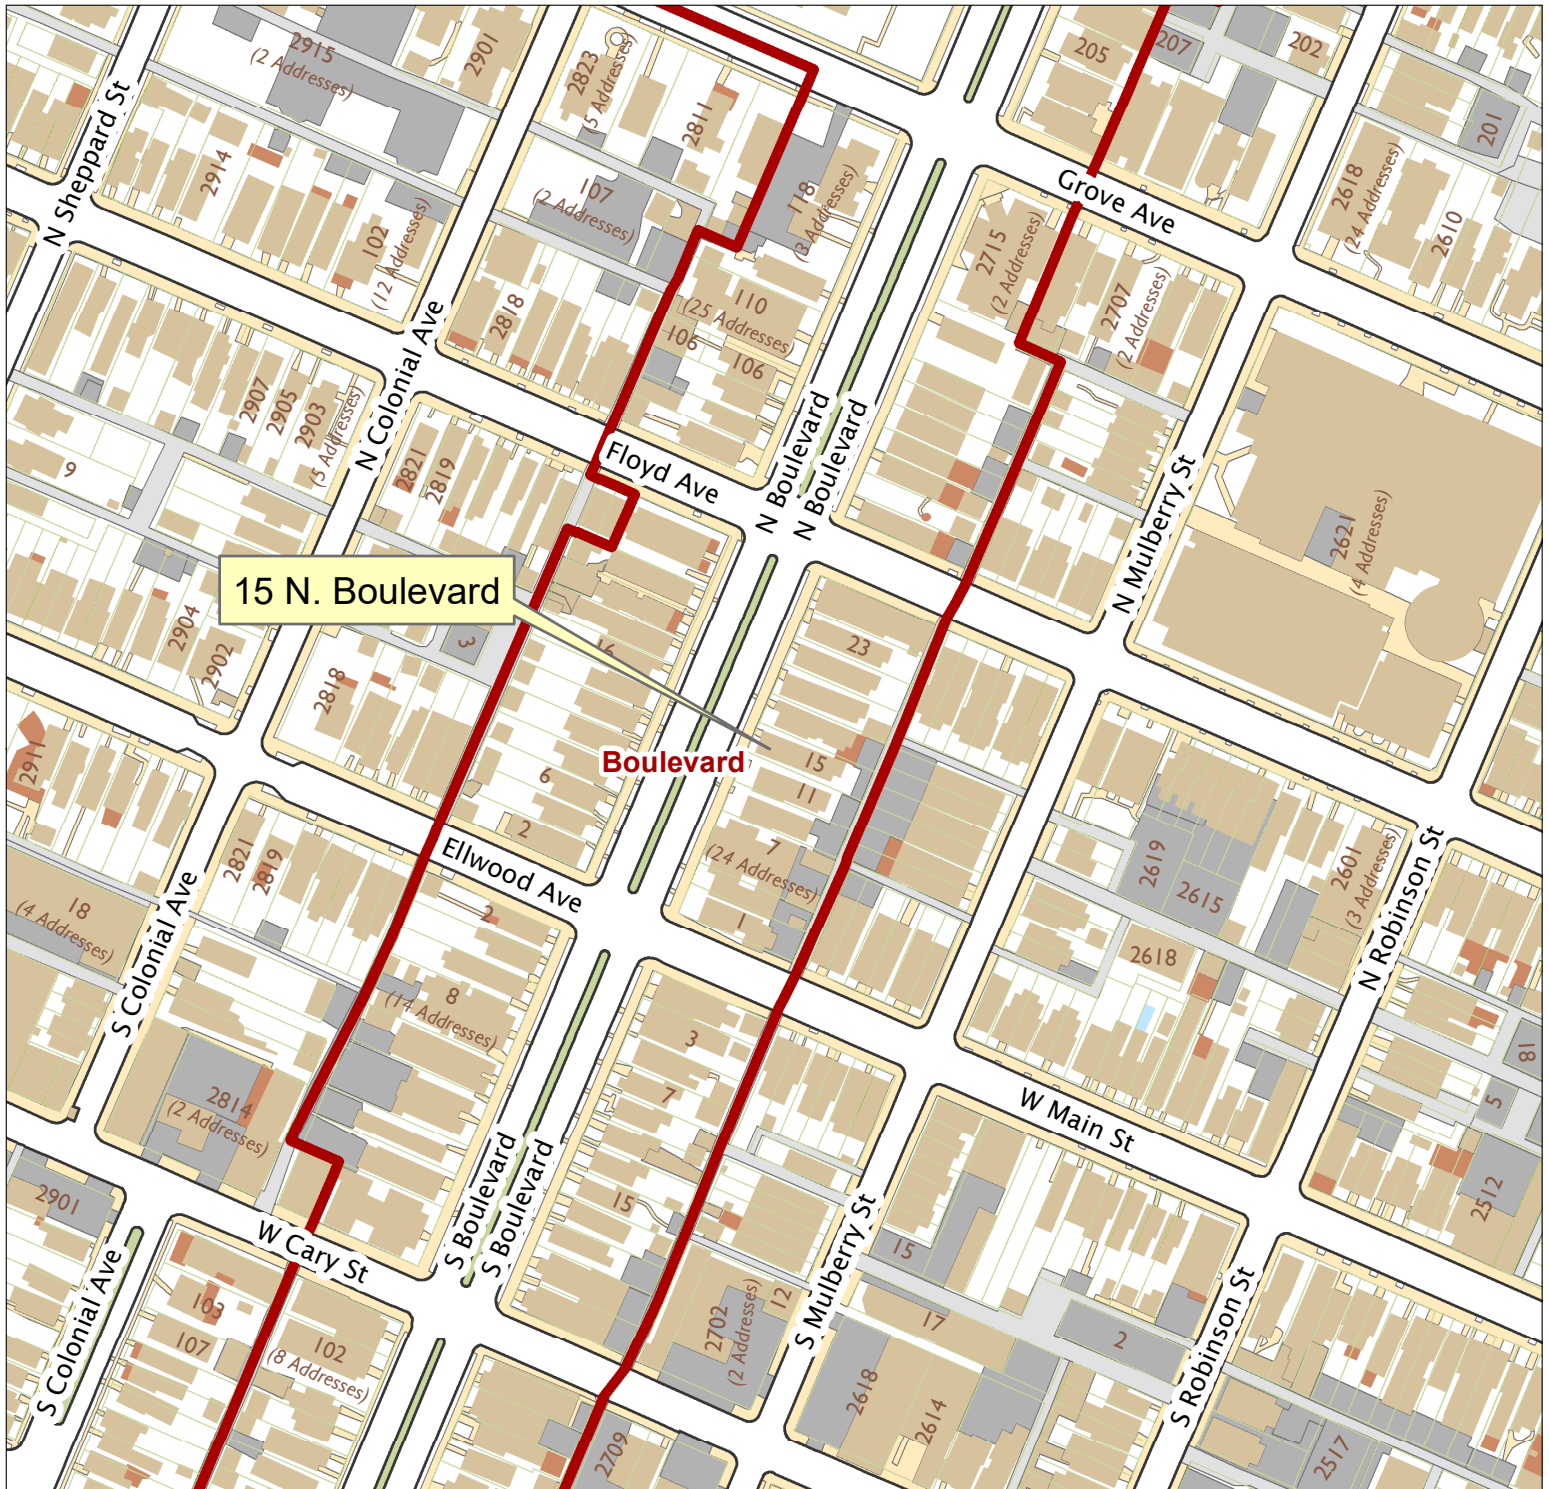

# 15 N. Boulevard

City of Richmond, VA

Geographic Information Systems

Map printed by jeffricr on 2018.05.09.

Document Path: \\Dit-file02-pv\commdev\$PDR\Planning & Preservation\CAR\Applications\Base Maps\Base Map.mxd

Disclaimer:

The City of Richmond assumes no liability either for any errors, omissions, or inaccuracies in the information provided regardless of the cause of such or for any decision made, action taken, or action not taken by the user in reliance upon any maps or information provided herein.

Location Reference