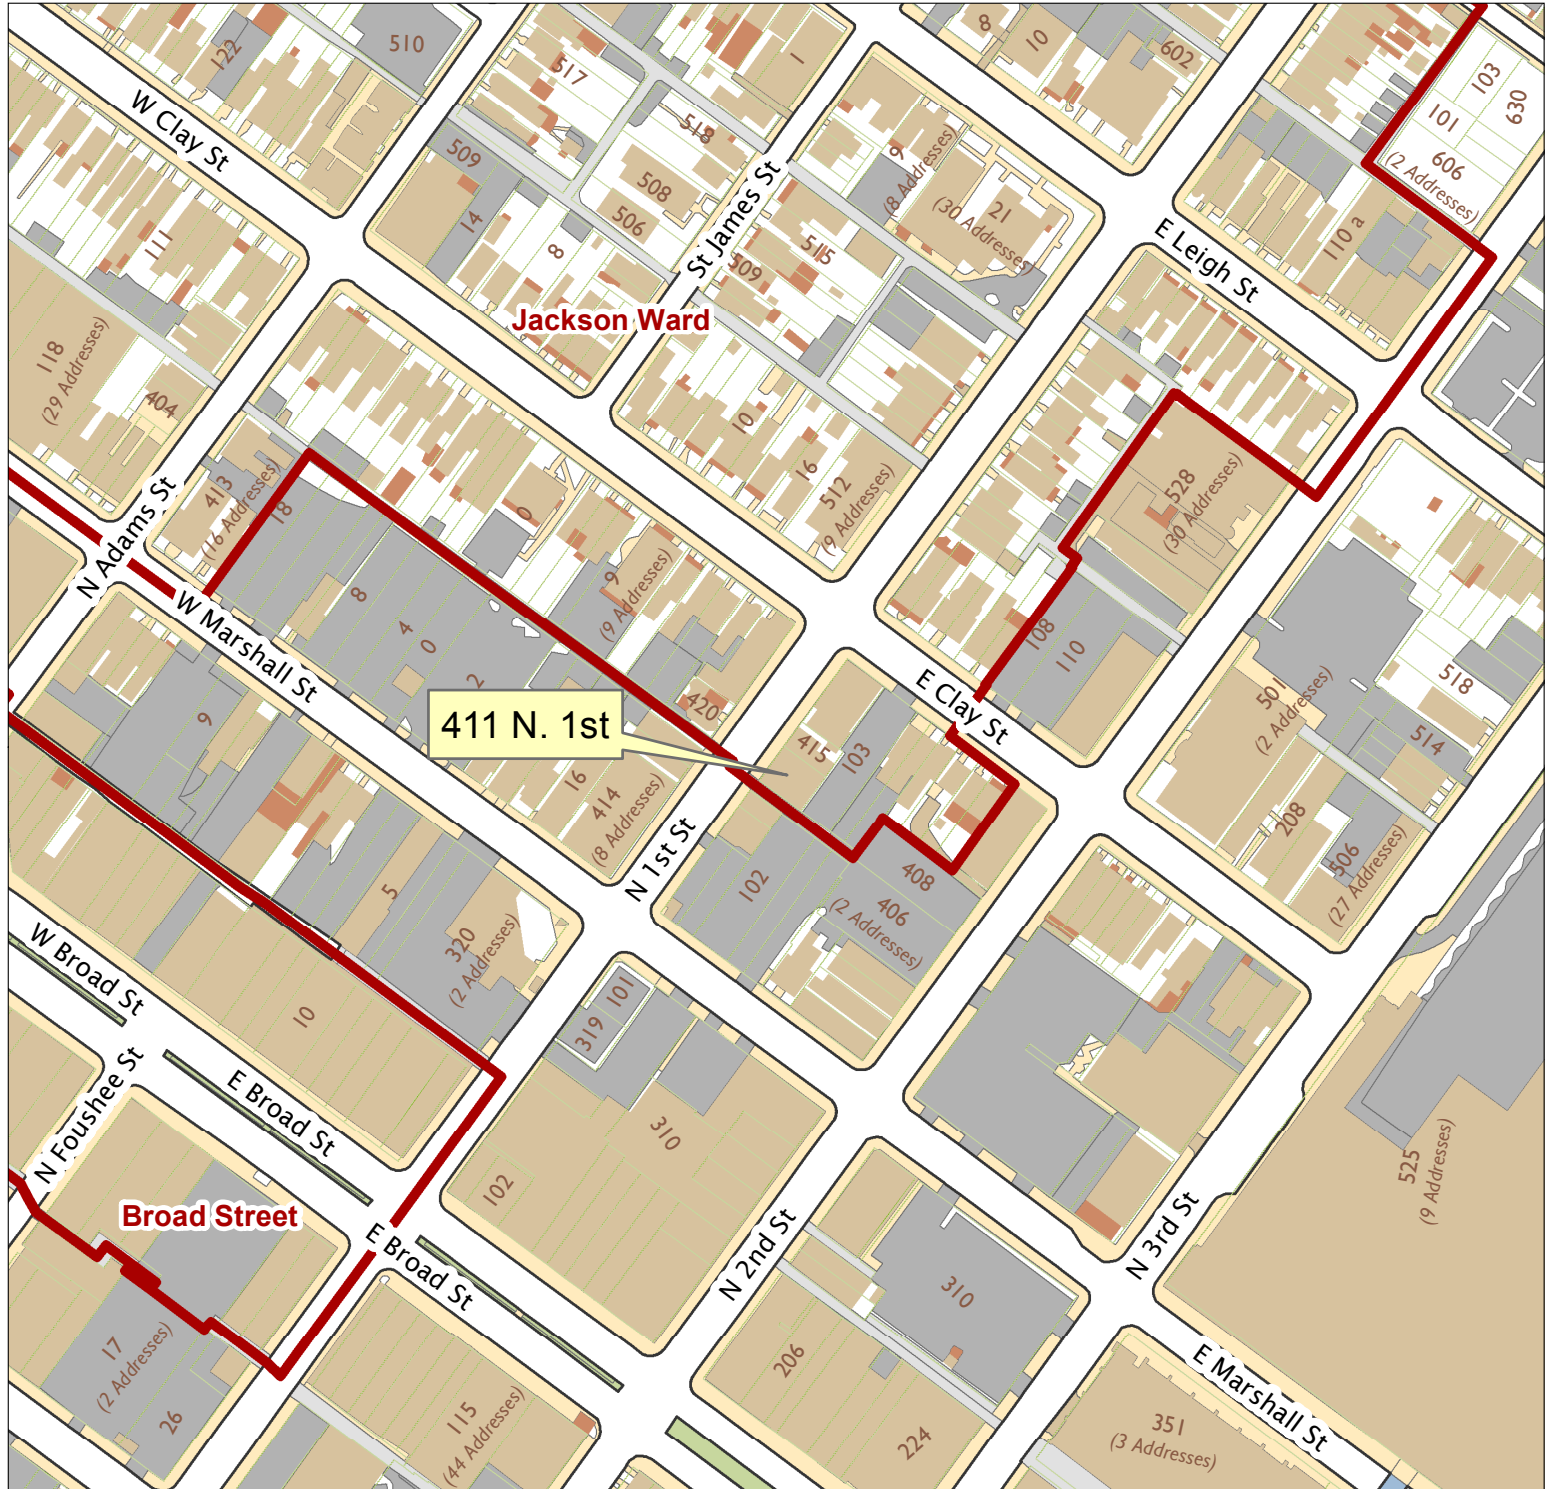

# 411 N. 1st Street

City of Richmond, VA

Geographic Information Systems

1 inch = 200 feet

Map printed by jeffricr on 2017.07.06.

Document Path: \\Dit-file02-pv\commdev\S\PDR\Planning & Preservation\CAR\Applications\Base Maps\Base Map.mxd

Disclaimer:

The City of Richmond assumes no liability either for any errors, omissions, or inaccuracies in the information provided regardless of the cause of such or for any decision made, action taken, or action not taken by the user in reliance upon any maps or information provided herein.

Location Reference