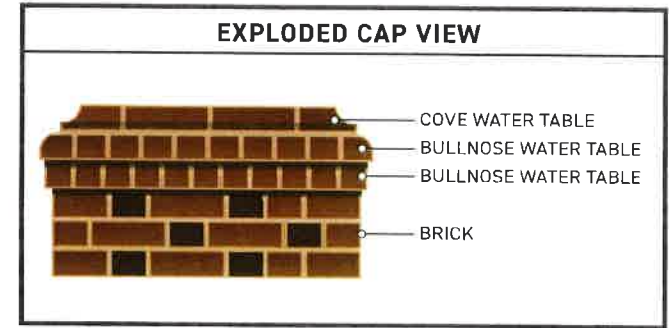

WILLOW OAKS COUNTRY CLUB
- PERMIT DRAWINGS
RIGHT SIDE ENTRANCE

EXPLODED VIEW
LEFT SIDE

EXPLODED VIEW
RIGHT SIDE

	PROJECT: ID ENTRANCE	JOB: 24699	SALESPERSON: HS	DATE: 11 / 18 / 21 P2	SCALE: 3/8"=1'
	CLIENT: WILLOW OAKS COUNTRY CLUB		DESIGNER: JB		<small>This drawing must be approved and signed by the customer before production can begin. Any changes made after the drawing has been approved will be done at the customer's expense.</small>
	6501 DICKENS PLACE, RICHMOND, VA 23230		WWW.CAROUSELSIGNS.COM		
	<small>This drawing was created and copyrighted by Carousel Signs & Designs. It may not be used or reproduced in part or whole without the written consent of Carousel Signs & Designs.</small>		p 804.620.3200		PAGE 1 OF 4