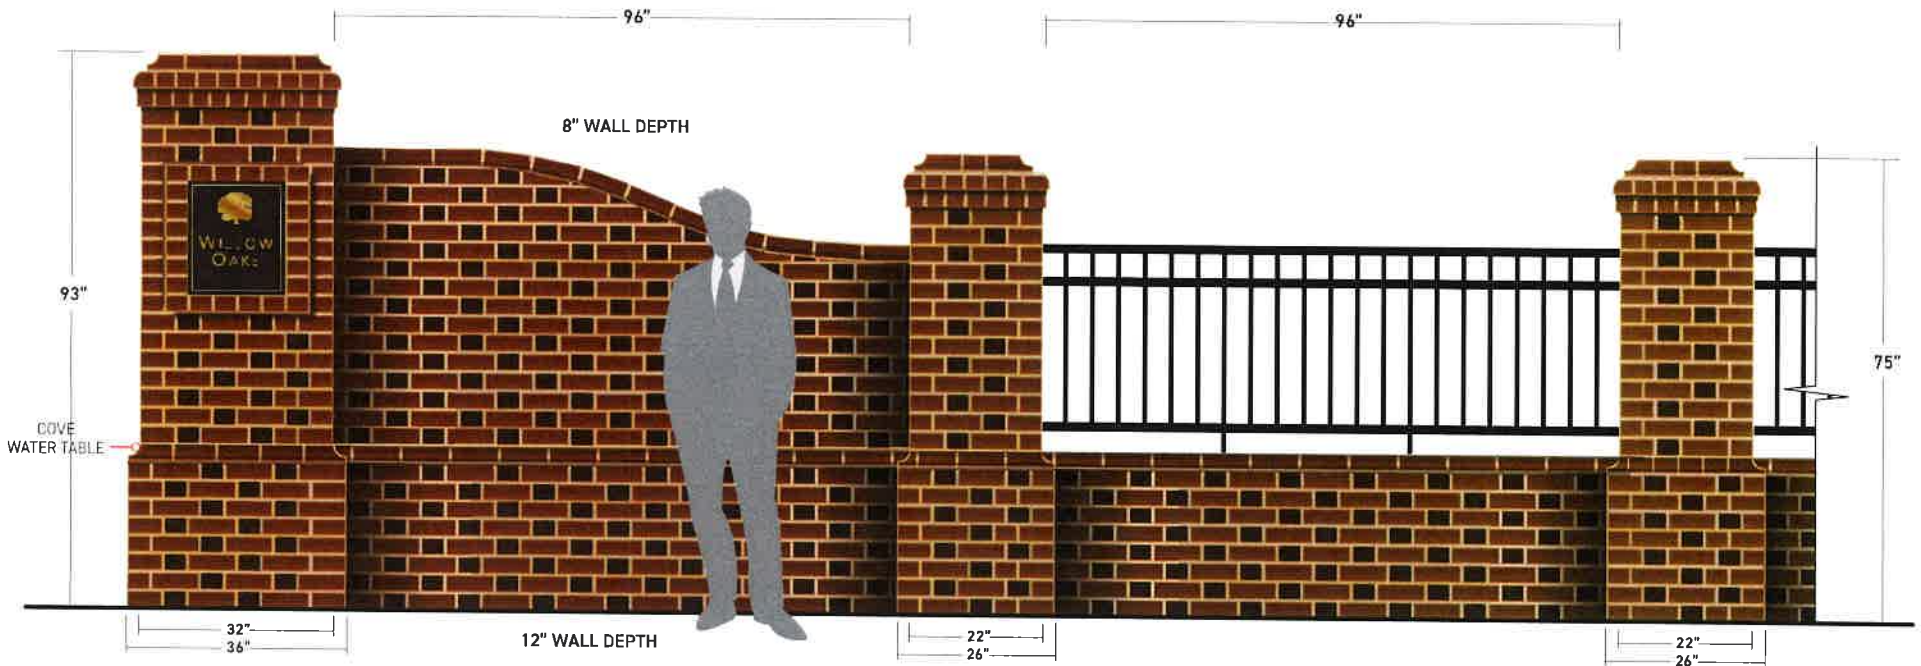

WILLOW OAKS COUNTRY CLUB
- PERMIT DRAWINGS
RIGHT SIDE ENTRANCE

EXPLODED VIEW
LEFT SIDE

EXPLODED VIEW
RIGHT SIDE

	PROJECT: ID ENTRANCE	JOB: 24699	SALESPERSON: HS	DATE: 11 / 18 / 21 P2	SCALE: 3/8"=1'
	CLIENT: WILLOW OAKS COUNTRY CLUB		DESIGNER: JB		<small>This drawing must be approved and signed by the customer before production can begin. Any changes made after the drawing has been approved will be done at the customer's expense.</small>
	6501 DICKENS PLACE, RICHMOND, VA 23230		WWW.CAROUSELSIGNS.COM		
	<small>This drawing was created and copyrighted by Carousel Signs & Designs. It may not be used or reproduced in part or whole without the written consent of Carousel Signs & Designs.</small>		p 804.620.3200		PAGE 1 OF 4

WILLOW OAKS COUNTRY CLUB - PERMIT DRAWINGS
LEFT SIDE ENTRANCE

 CAROUSEL SIGNS & DESIGNS		PROJECT: ID ENTRANCE	JOB: 24699	SALESPERSON: HS	DATE: 11 / 18 / 21 P2	SCALE: 3/8"=1'
		CLIENT: WILLOW OAKS COUNTRY CLUB	DESIGNER: JB	6501 DICKENS PLACE, RICHMOND, VA 23230	WWW.CAROUSELSIGNS.COM	P 804.620.3200
SIGNATURE:						PAGE 3 OF 4

WILLOW OAKS COUNTRY CLUB - PERMIT DRAWINGS
LEFT SIDE ENTRANCE

 <p>CAROUSEL SIGNS & DESIGNS</p>		<p>PROJECT: ID ENTRANCE</p>		<p>JOB: 24699</p>		<p>SALESPERSON: HS</p>		<p>DATE: 11 / 18 / 21 P2</p>		<p>SCALE: 3/8"=1'</p>	
<p>CLIENT: WILLOW OAKS COUNTRY CLUB</p>		<p>6501 DICKENS PLACE, RICHMOND, VA 23230</p>		<p>WWW.CAROUSELSIGNS.COM</p>		<p>P 804.620.3200</p>		<p>DESIGNER: JB</p>		<p>SIGNATURE:</p>	
<p><small>This drawing was created and copyright by Carousel Signs & Designs. It may not be used or reproduced in part or whole without the written consent of Carousel Signs & Designs.</small></p>											
<p><small>This drawing must be approved and signed by the customer before production can begin. Any changes made after the drawing has been approved will be done at the customer's expense.</small></p>										<p>PAGE 4 OF 4</p>	