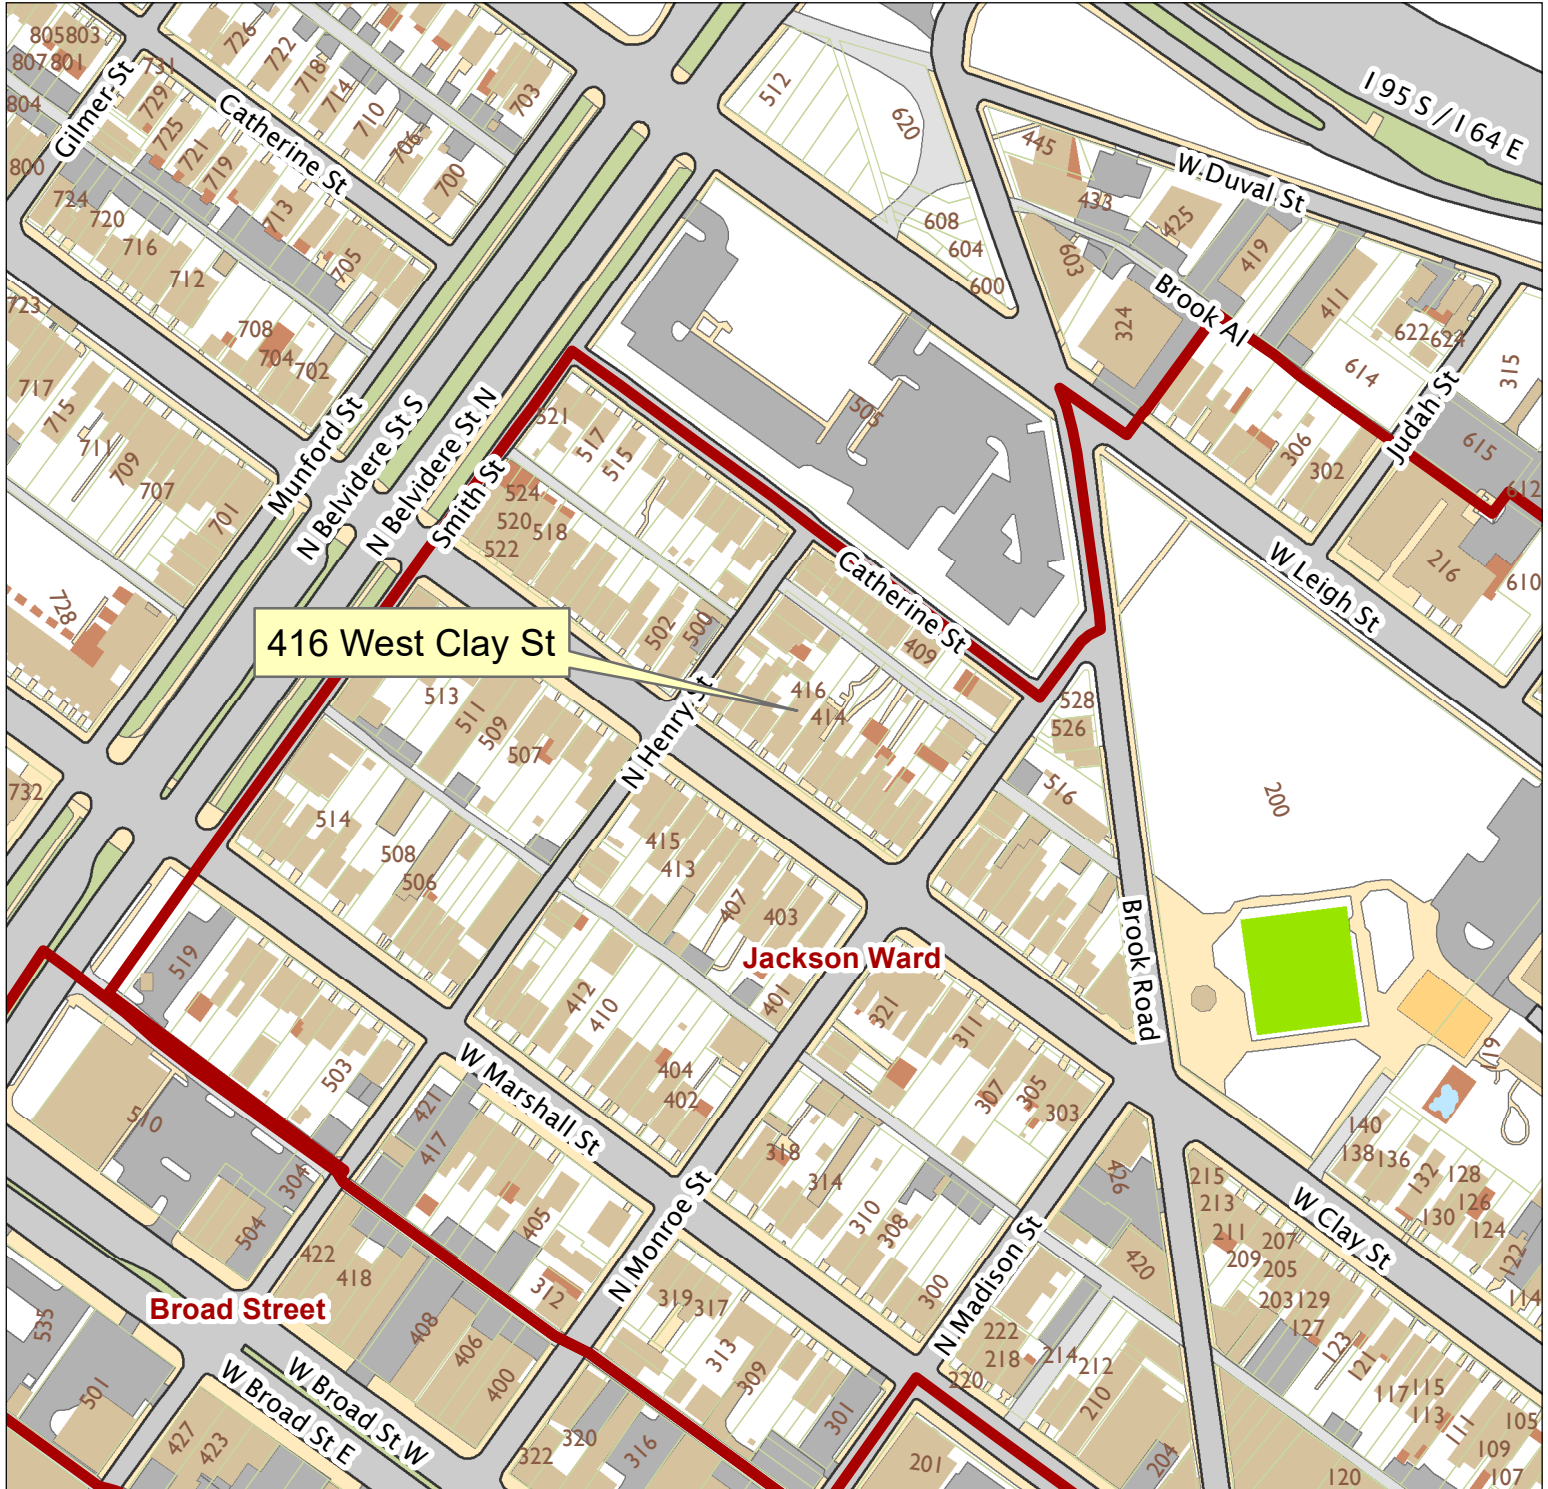

416 West Clay Street

City of Richmond, VA

Geographic Information Systems

416 West Clay St

Jackson Ward

Broad Street

1 inch = 200 feet

Location Reference

Map printed by jonescl2 on 2019.03.07.

Document Path: G:\PDR\Planning & Preservation\CAR\Meetings\00 Current Meeting\Base Maps\Tools\Base Map.mxd

Disclaimer:
The City of Richmond assumes no liability either for any errors, omissions, or inaccuracies in the information provided regardless of the cause of such or for any decision made, action taken, or action not taken by the user in reliance upon any maps or information provided herein.