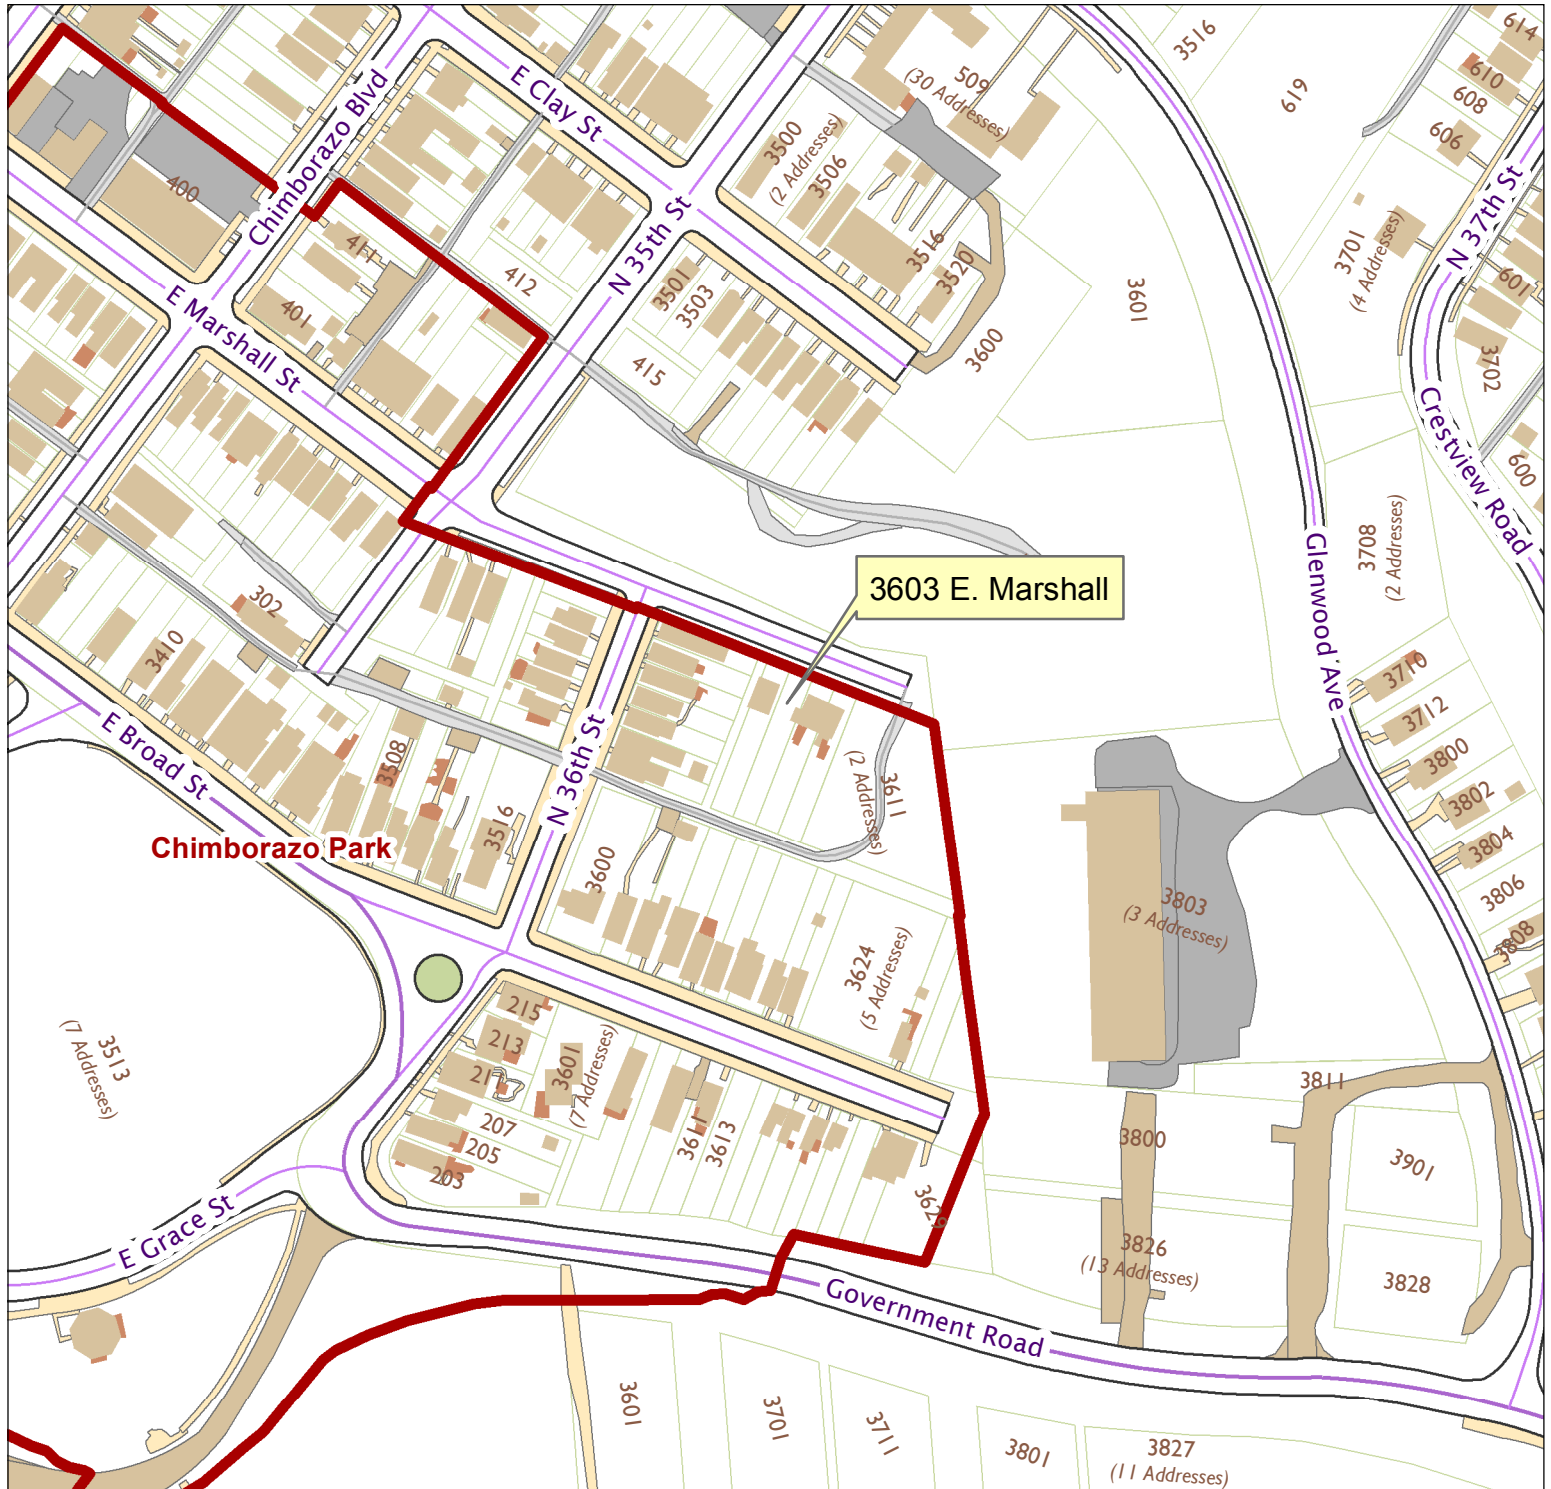

3603 E. Marshall Street

City of Richmond, VA

Geographic Information Systems

1 inch = 200 feet

Map printed by palmquwd on 2014.10.10.

Document Path: G:\PDR\Planning & Preservation\CAR\Applications\Base Maps\Base Map.mxd

Disclaimer:

The City of Richmond assumes no liability either for any errors, omissions, or inaccuracies in the information provided regardless of the cause of such or for any decision made, action taken, or action not taken by the user in reliance upon any maps or information provided herein.

Location Reference