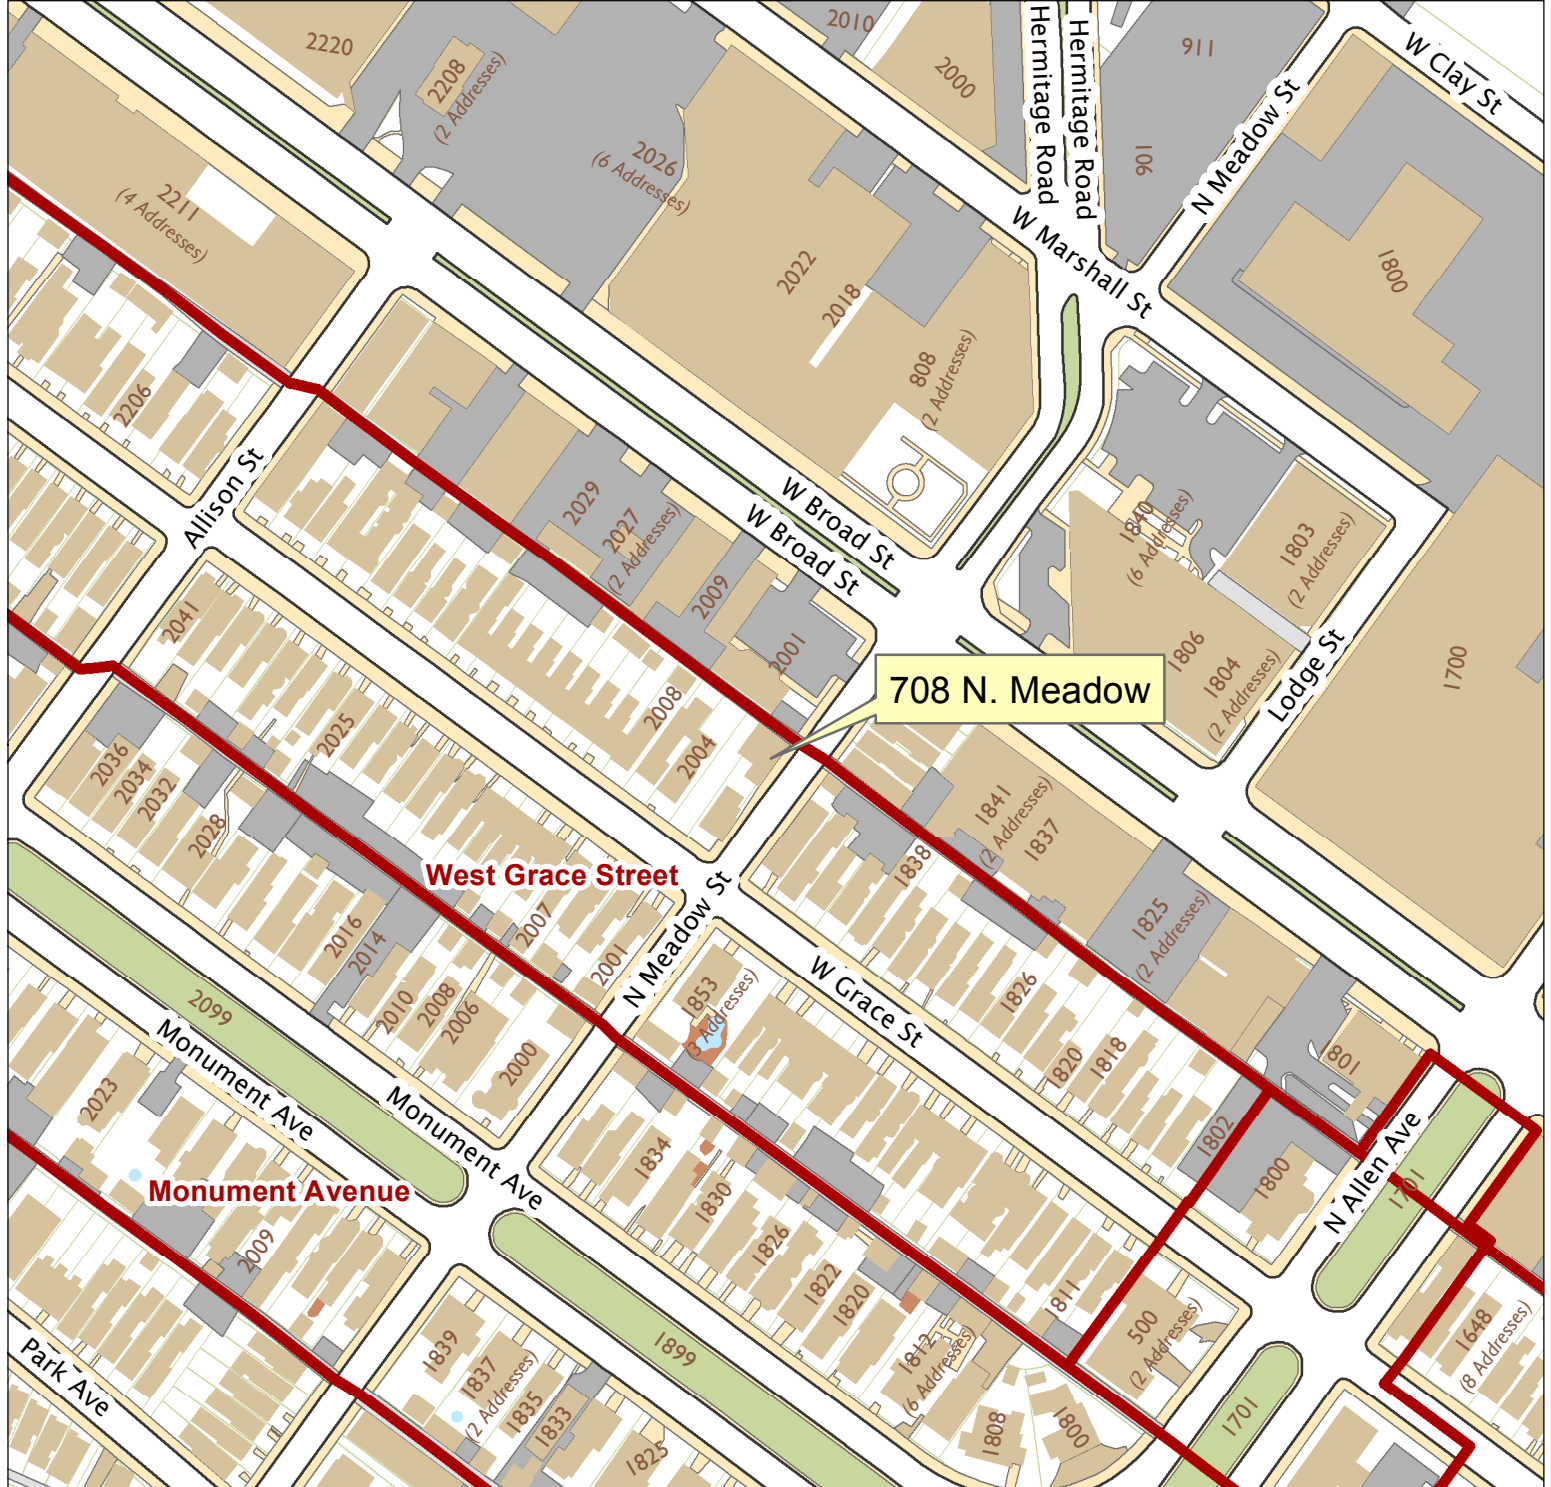

708 N. Meadow Street

City of Richmond, VA

Geographic Information Systems

1 inch = 200 feet

Map printed by palmquwd on 2016.06.15.

Document Path: G:\PDR\Planning & Preservation\CAR\Applications\Base Maps\Base Map.mxd

Disclaimer:

The City of Richmond assumes no liability either for any errors, omissions, or inaccuracies in the information provided regardless of the cause of such or for any decision made, action taken, or action not taken by the user in reliance upon any maps or information provided herein.

Location Reference