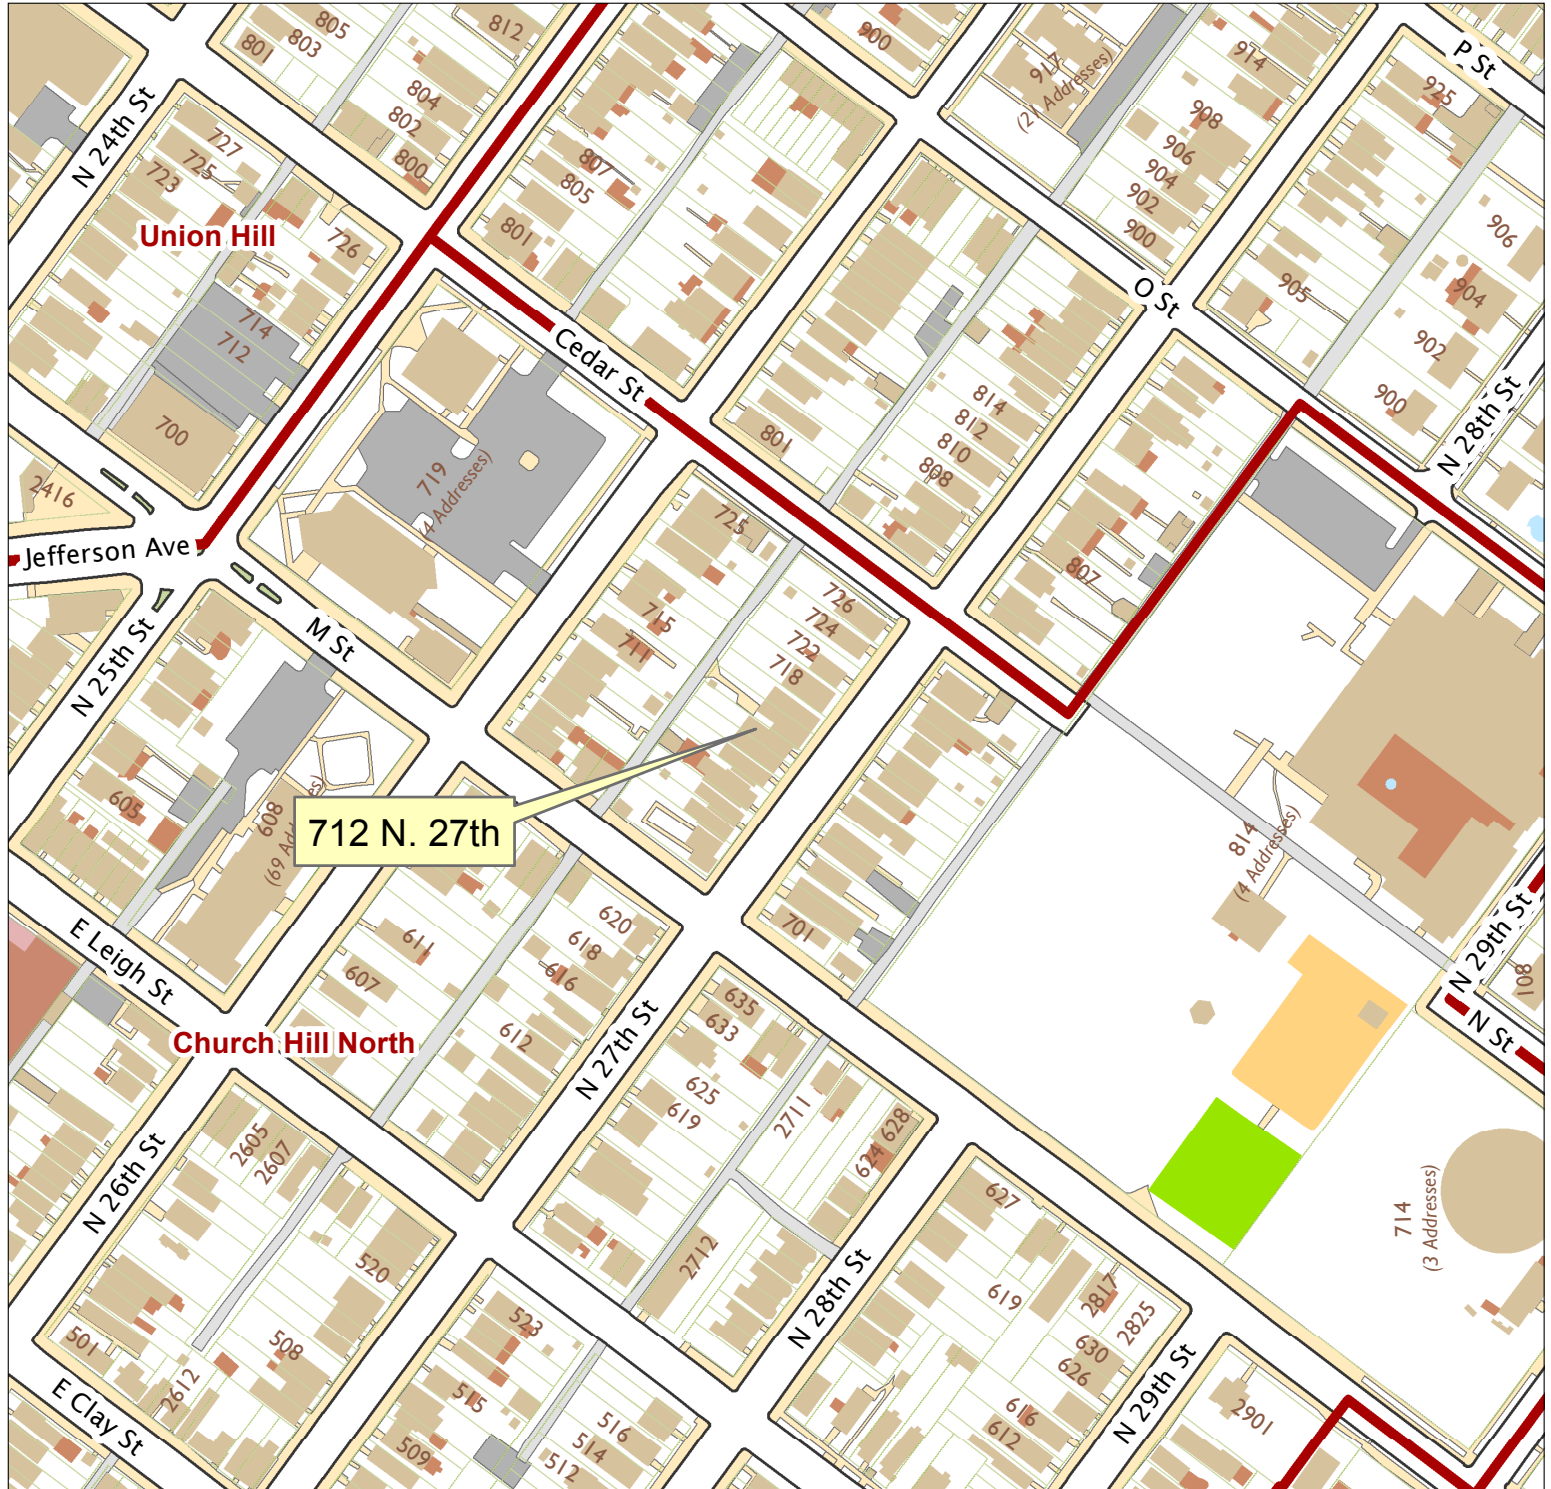

712 N. 27th Street

City of Richmond, VA

Geographic Information Systems

712 N. 27th

1 inch = 200 feet

Map printed by jeffricr on 2017.10.06.

Document Path: \\Dit-file02-pv\commdev\S\PDR\Planning & Preservation\CAR\Applications\Base Maps\Base Map.mxd

Disclaimer:
The City of Richmond assumes no liability either for any errors, omissions, or inaccuracies in the information provided regardless of the cause of such or for any decision made, action taken, or action not taken by the user in reliance upon any maps or information provided herein.

Location Reference