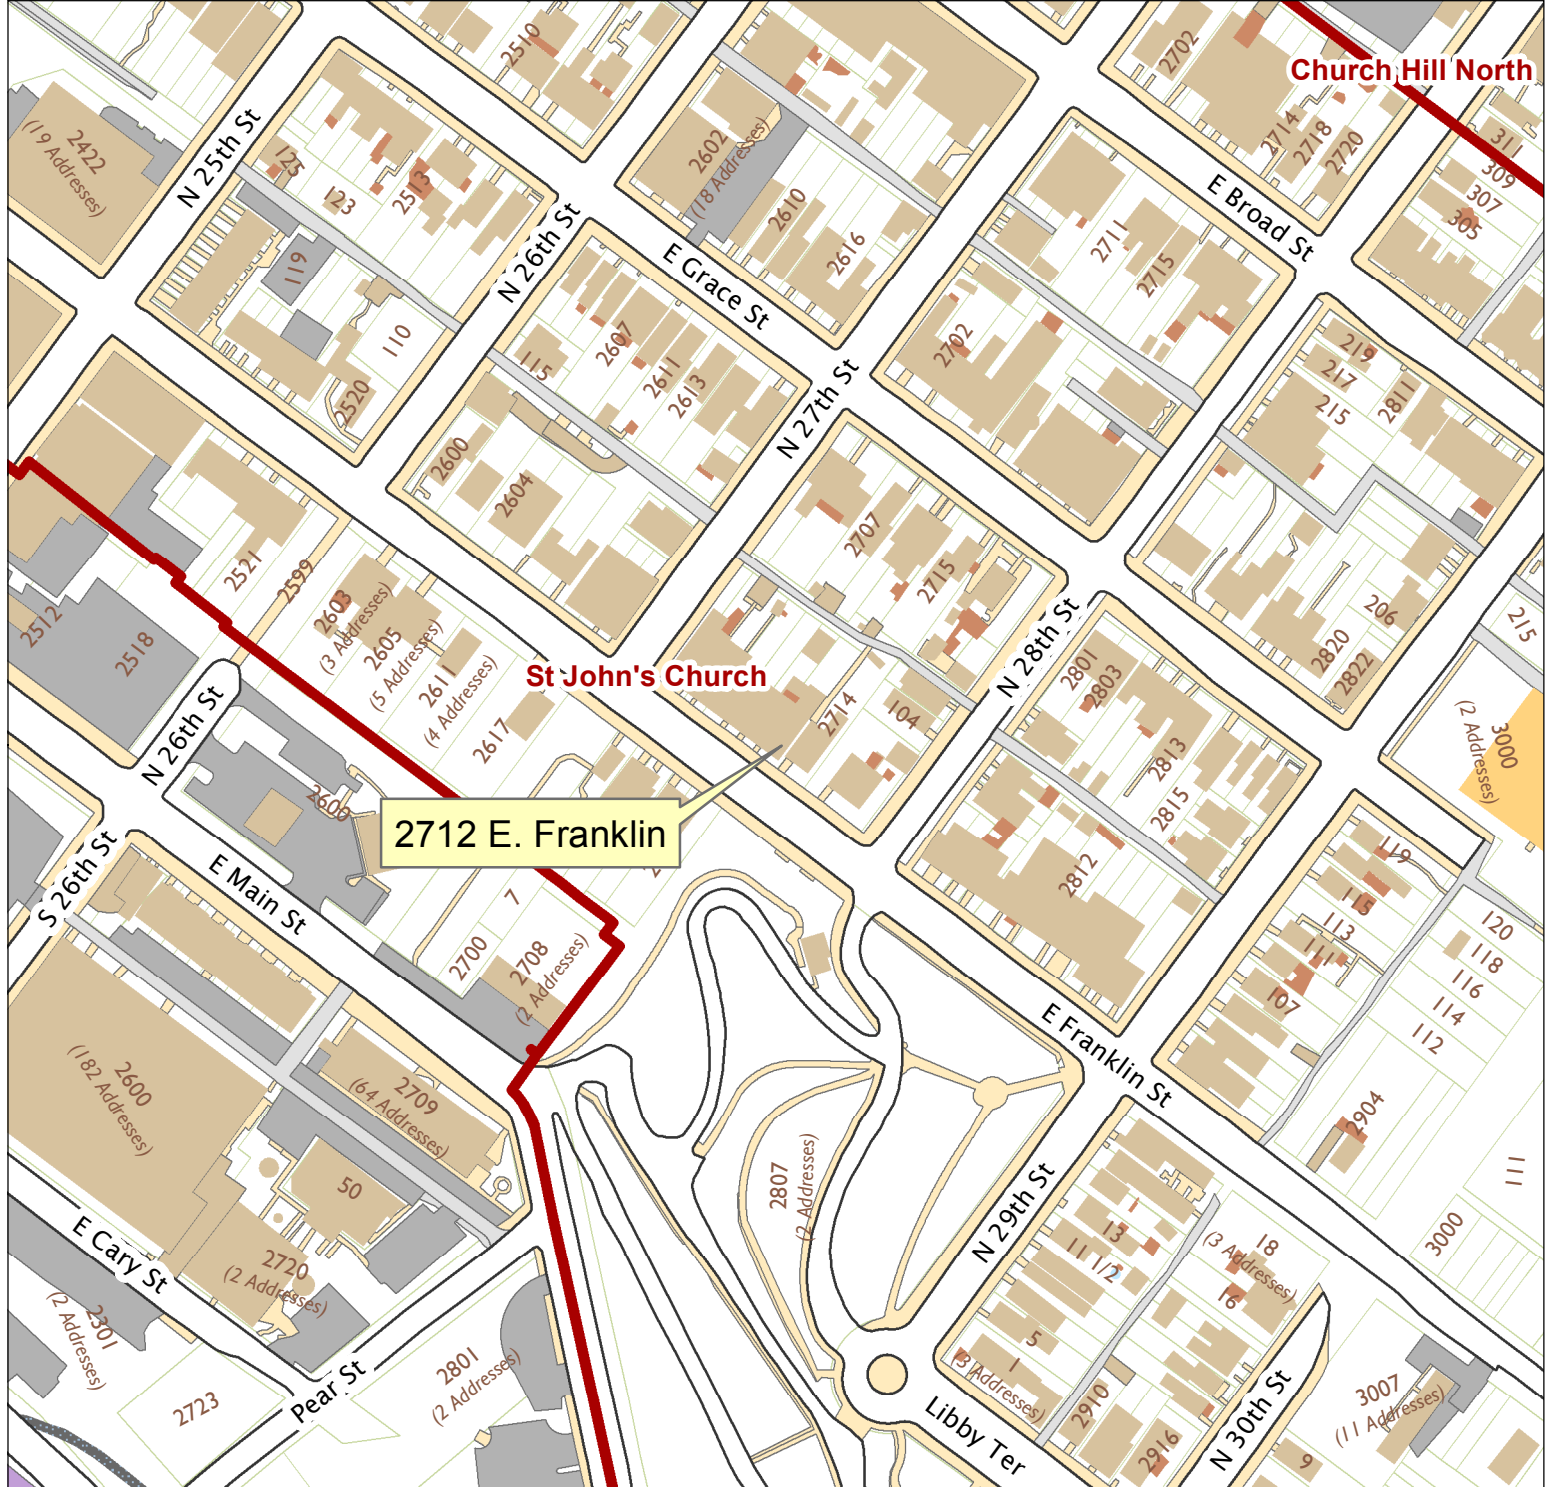

2712 E. Franklin Street

City of Richmond, VA

Geographic Information Systems

1 inch = 200 feet

Map printed by palmquwd on 2015.10.12.

Document Path: G:\PDR\Planning & Preservation\CAR\Applications\Base Maps\Base Map.mxd

Disclaimer:

The City of Richmond assumes no liability either for any errors, omissions, or inaccuracies in the information provided regardless of the cause of such or for any decision made, action taken, or action not taken by the user in reliance upon any maps or information provided herein.

Location Reference