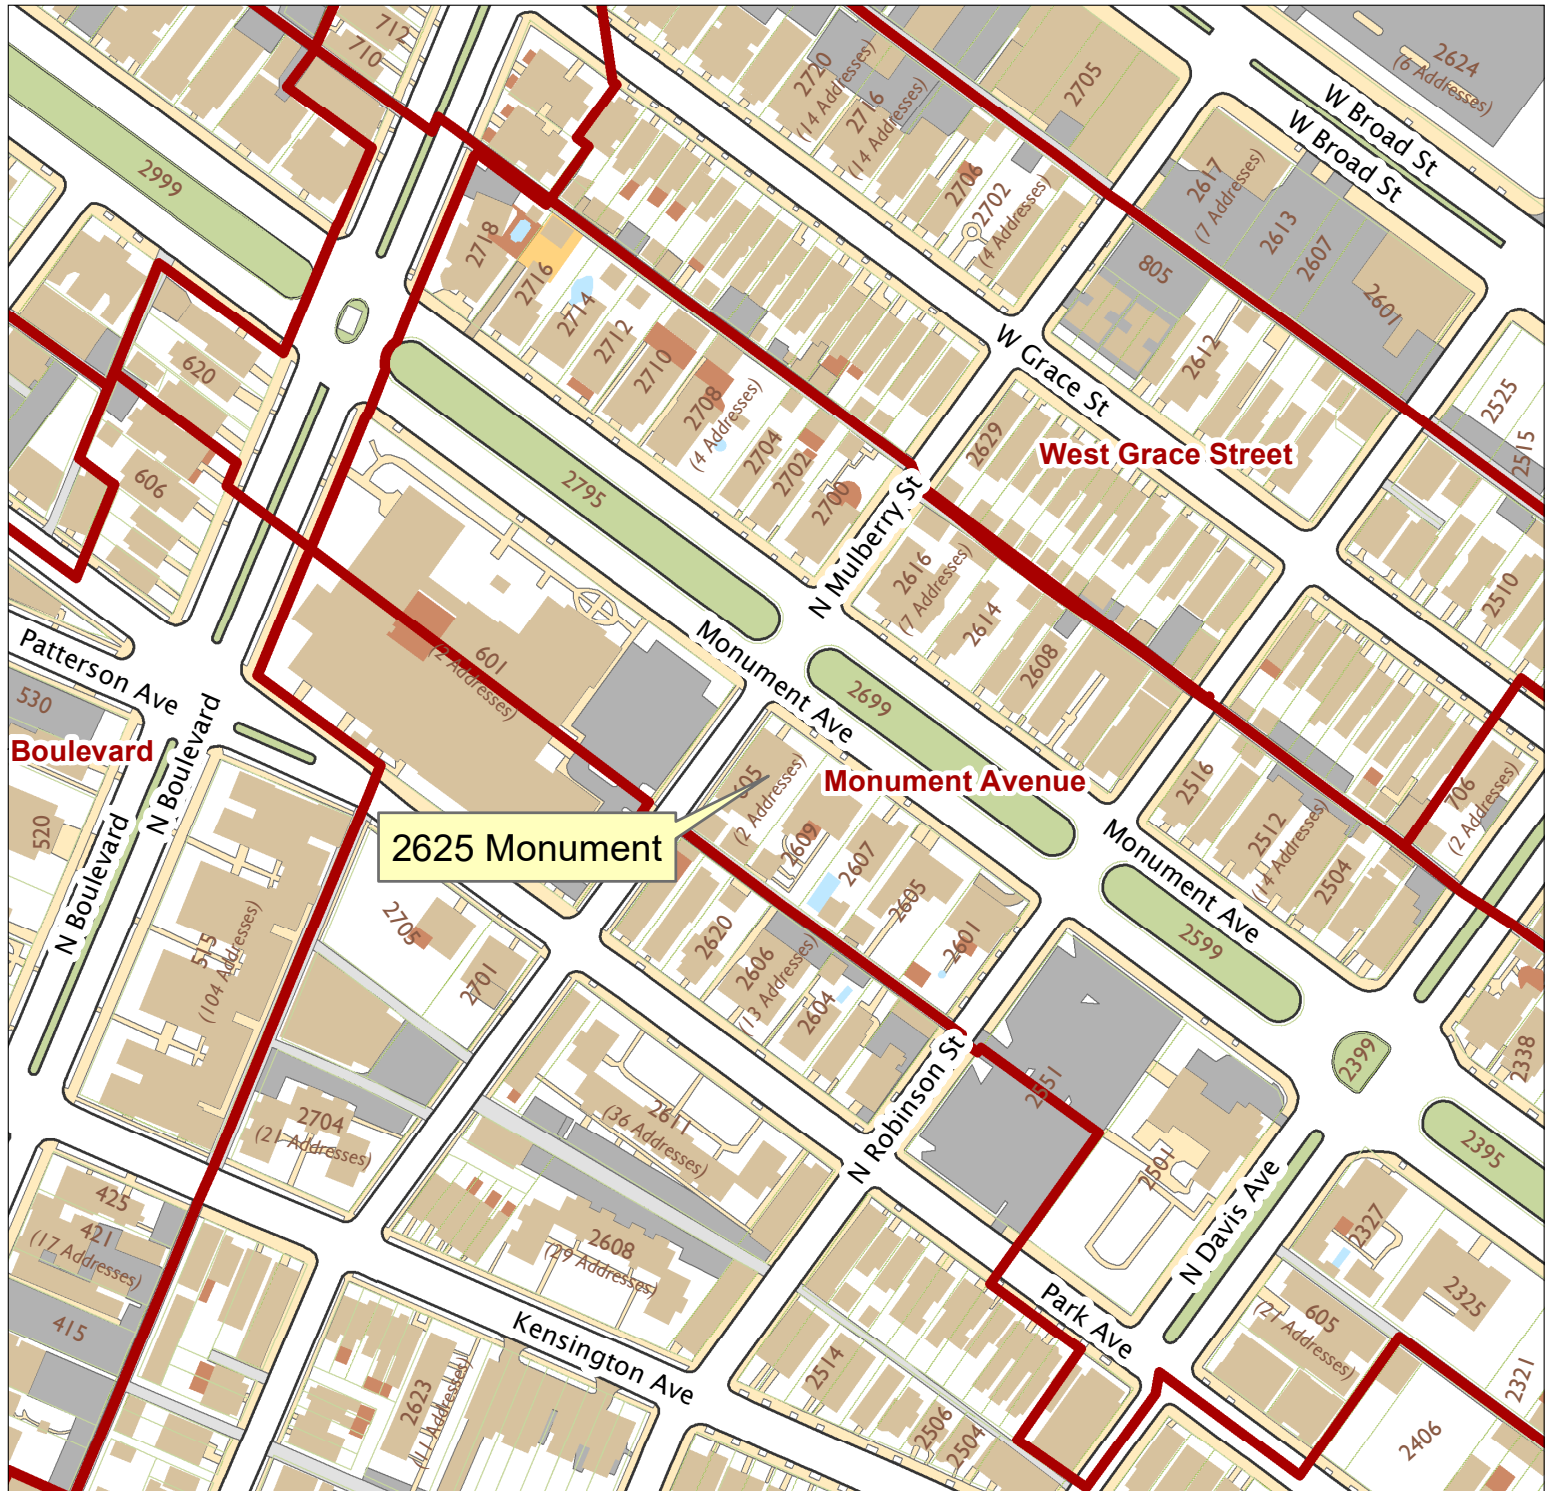

# 2625 Monument Avenue

City of Richmond, VA

Geographic Information Systems

Map printed by jeffricr on 2018.06.01.

Document Path: \\Dit-file02-pv\commdev\$\PDR\Planning & Preservation\CAR\Applications\Base Maps\Base Map.mxd

Disclaimer:  
The City of Richmond assumes no liability either for any errors, omissions, or inaccuracies in the information provided regardless of the cause of such or for any decision made, action taken, or action not taken by the user in reliance upon any maps or information provided herein.