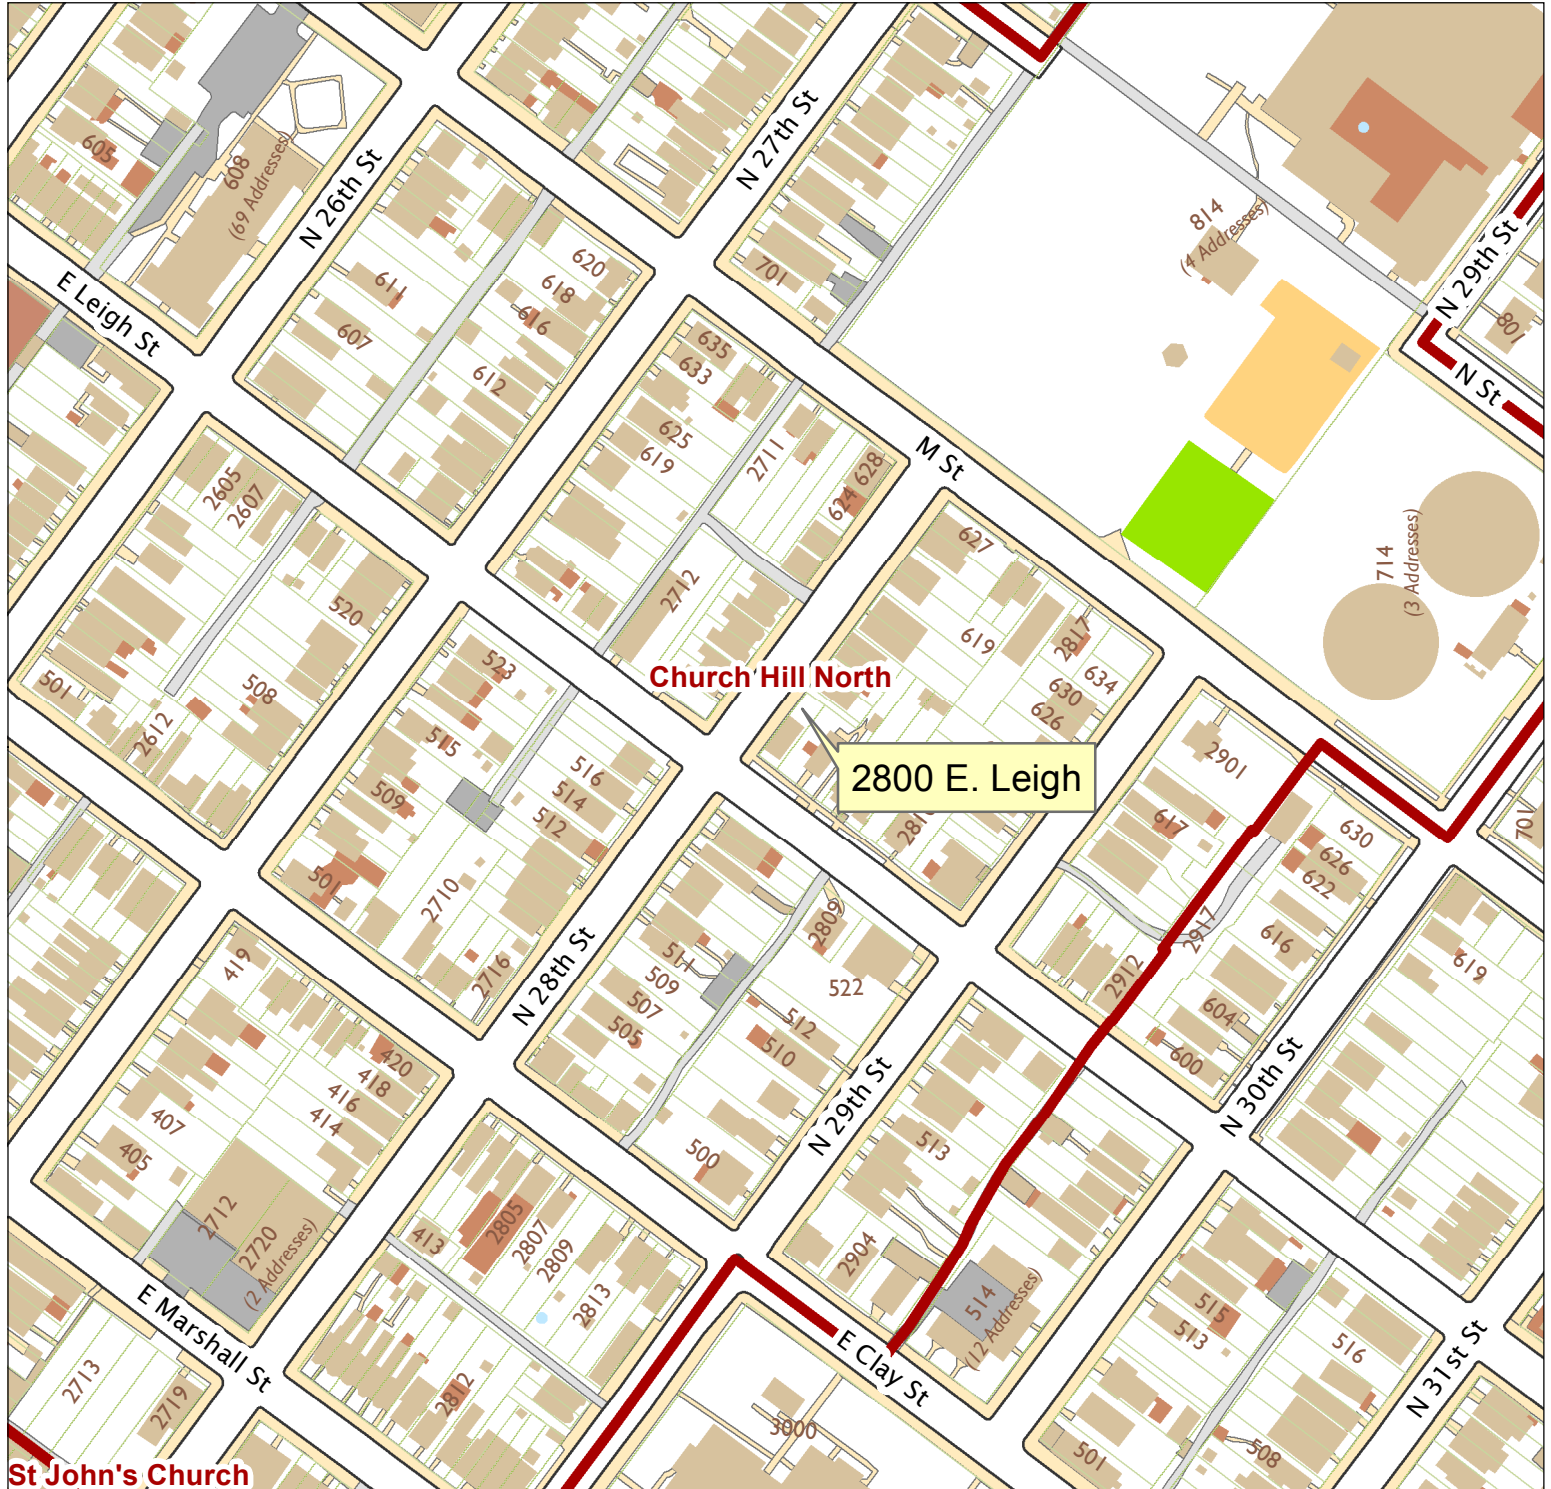

# 2800 E. Leigh Street

City of Richmond, VA

Geographic Information Systems

St John's Church

Map printed by jonescl2 on 2018.11.07.

Document Path: G:\PDR\Planning & Preservation\CAR\Meetings\00 Current Meeting\Base Maps\Tools\Base Map.mxd

Disclaimer:  
The City of Richmond assumes no liability either for any errors, omissions, or inaccuracies in the information provided regardless of the cause of such or for any decision made, action taken, or action not taken by the user in reliance upon any maps or information provided herein.