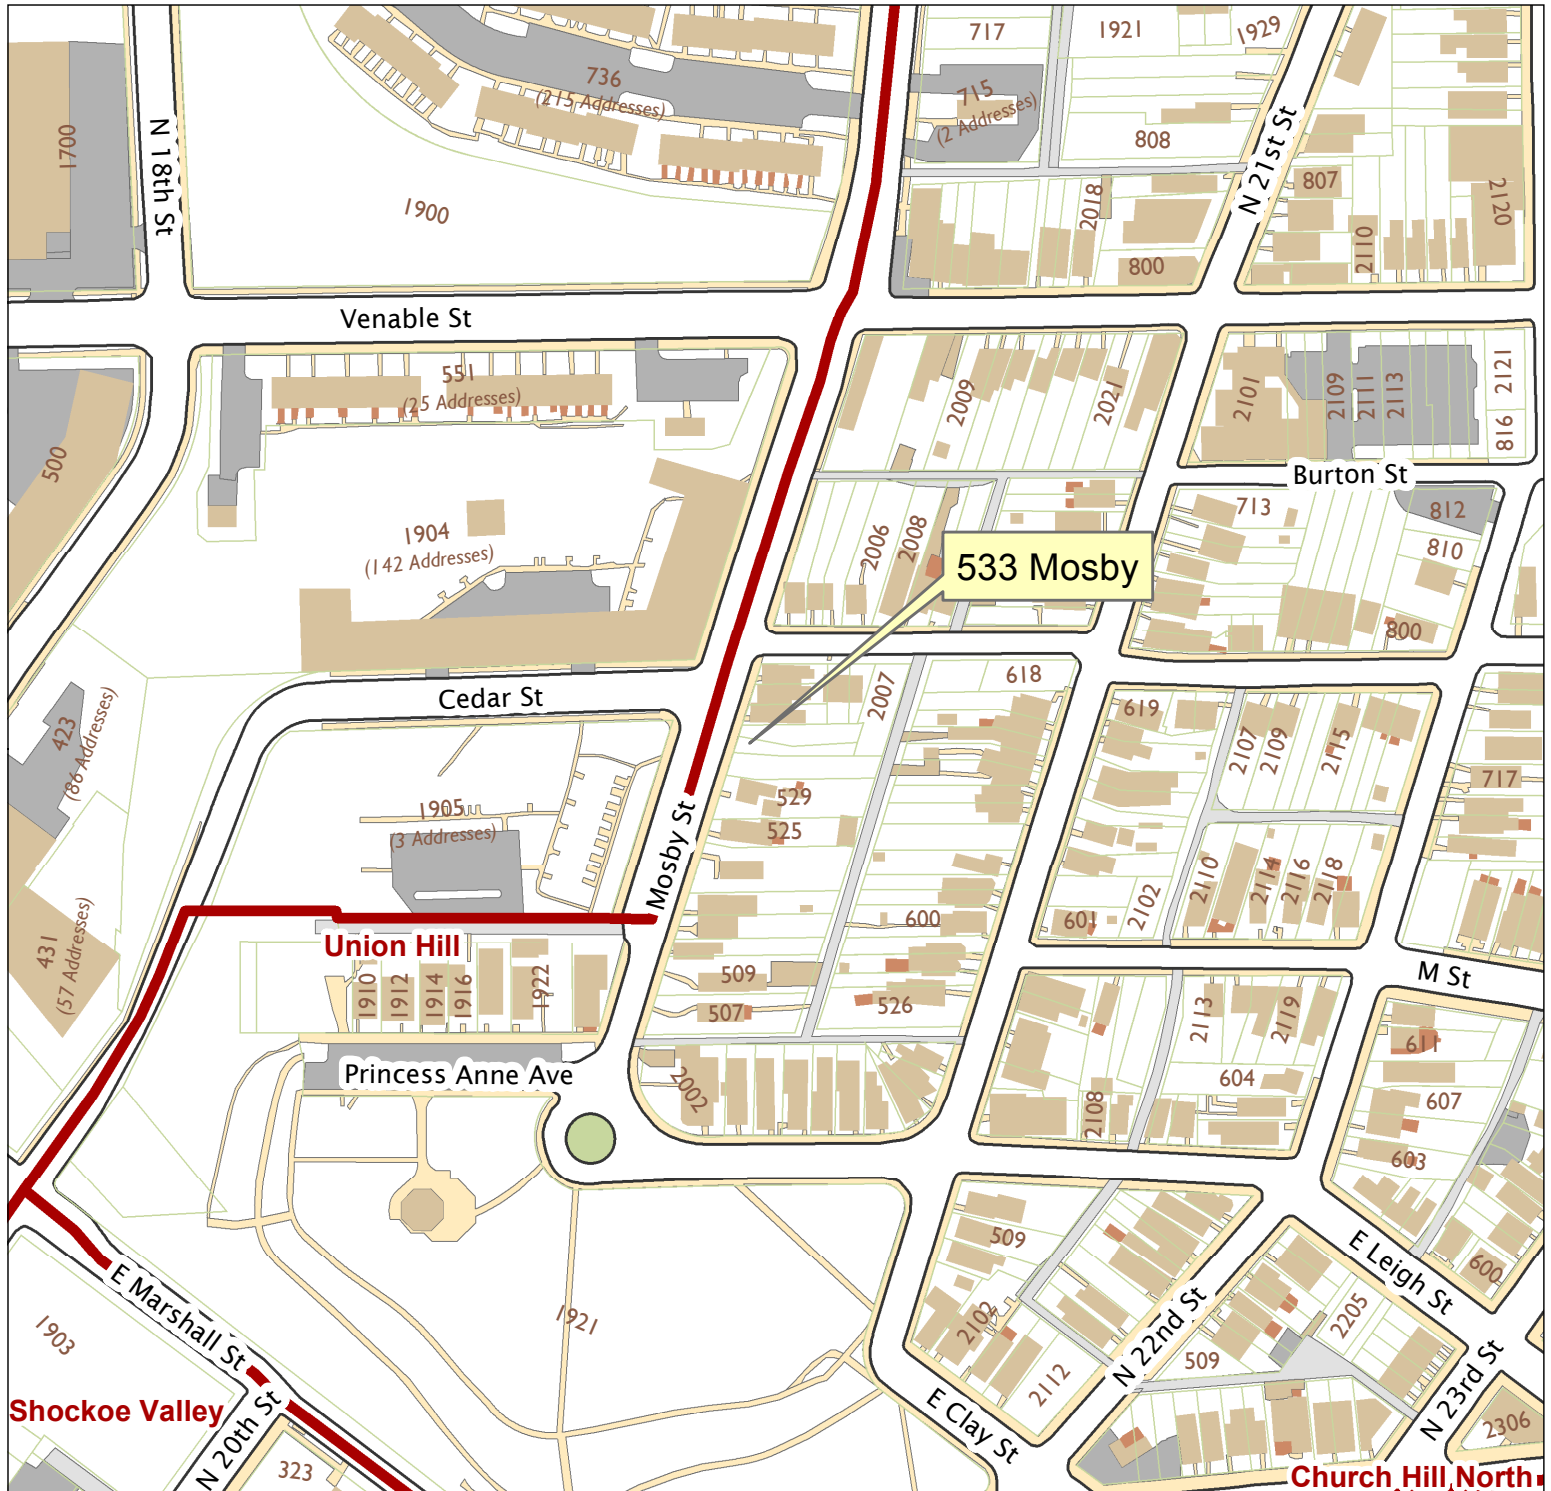

533 Mosby Street

City of Richmond, VA

Geographic Information Systems

Map printed by palmquwd on 2016.12.05.

Document Path: G:\PDR\Planning & Preservation\CAR\Applications\Base Maps\Base Map.mxd

Disclaimer:
The City of Richmond assumes no liability either for any errors, omissions, or inaccuracies in the information provided regardless of the cause of such or for any decision made, action taken, or action not taken by the user in reliance upon any maps or information provided herein.