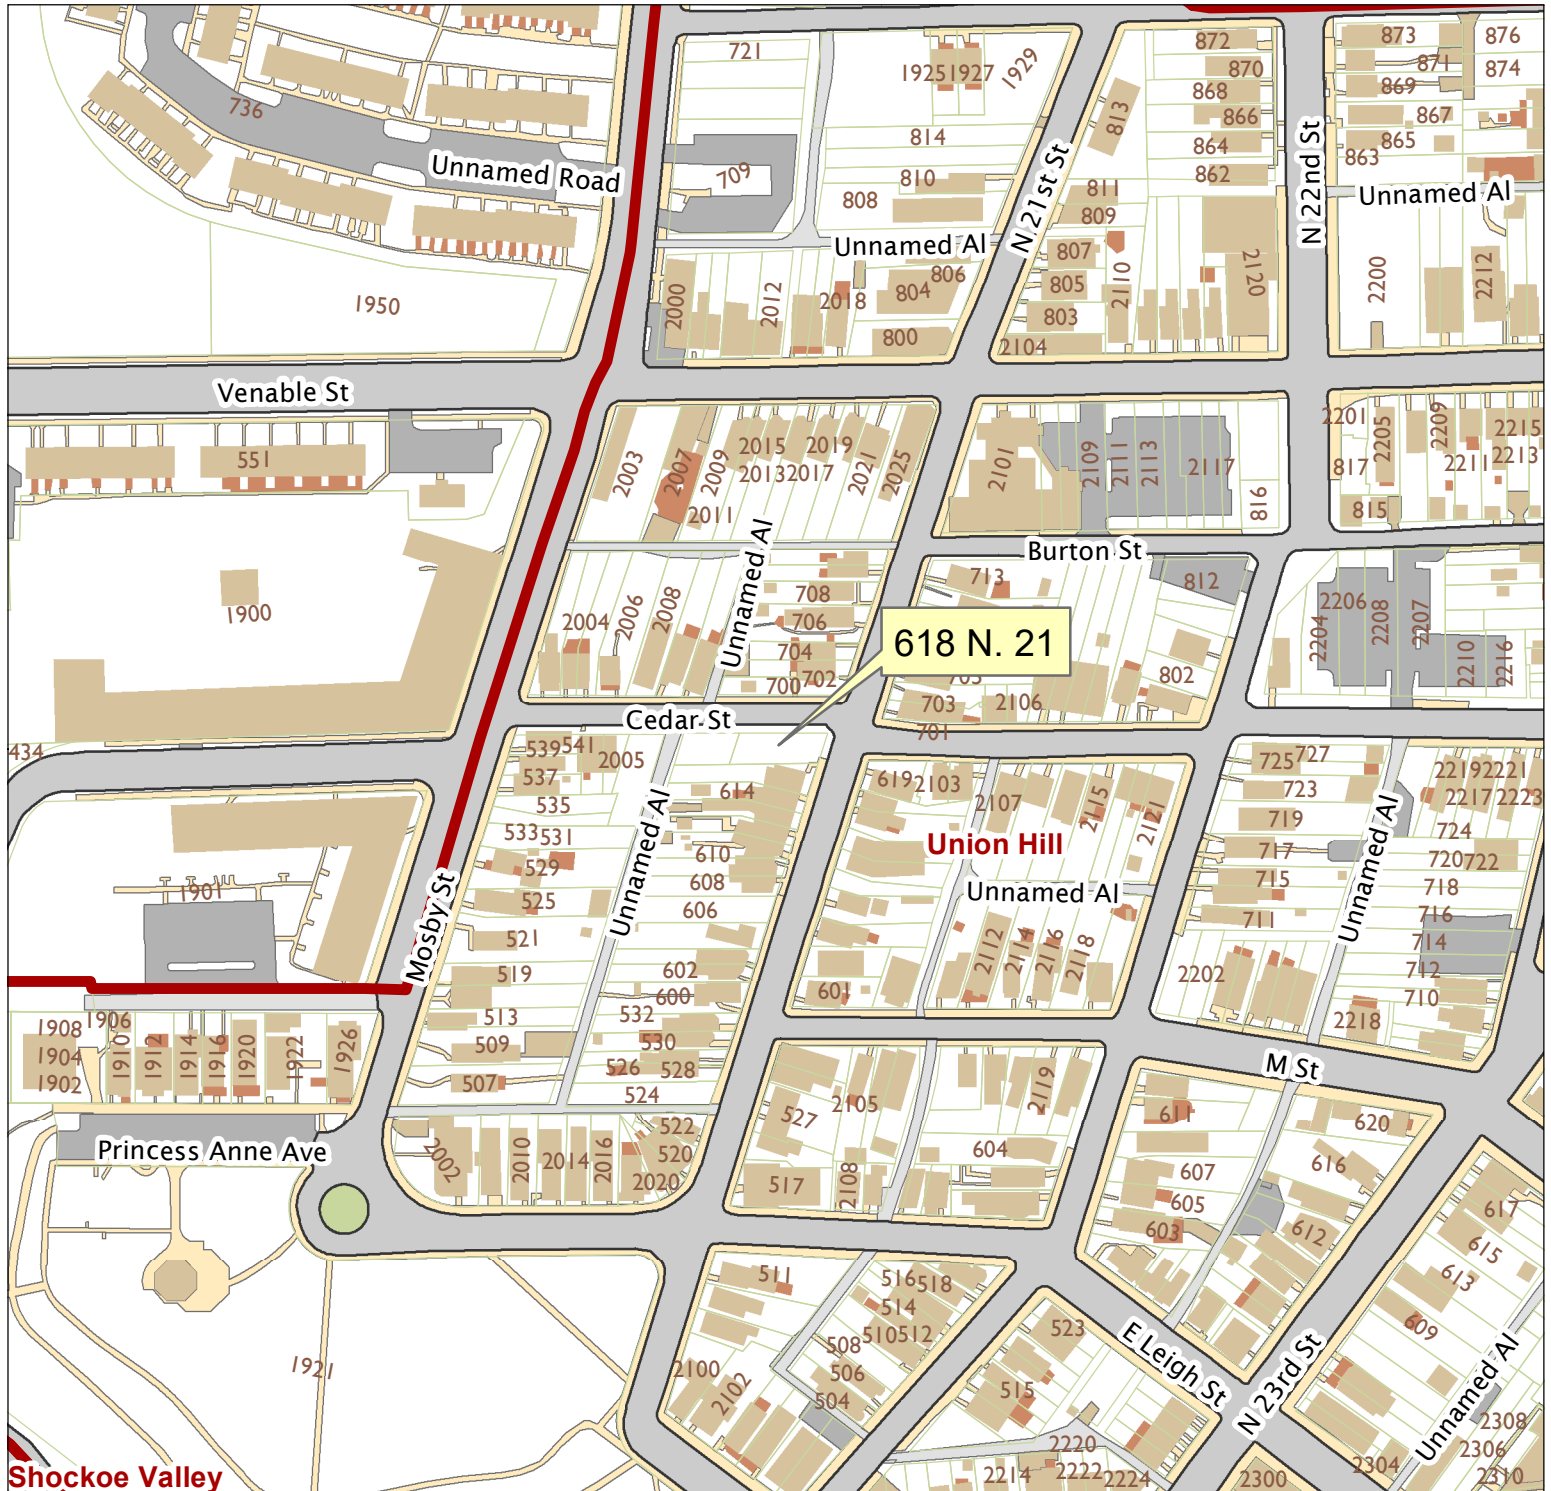

618 North 21st Street

City of Richmond, VA

Geographic Information Systems

1 inch = 200 feet

Map printed by jonescl2 on 2019.03.07.

Document Path: G:\PDR\Planning & Preservation\CAR\Meetings\00 Current Meeting\Base Maps\Tools\Base Map.mxd

Disclaimer:

The City of Richmond assumes no liability either for any errors, omissions, or inaccuracies in the information provided regardless of the cause of such or for any decision made, action taken, or action not taken by the user in reliance upon any maps or information provided herein.

Location Reference