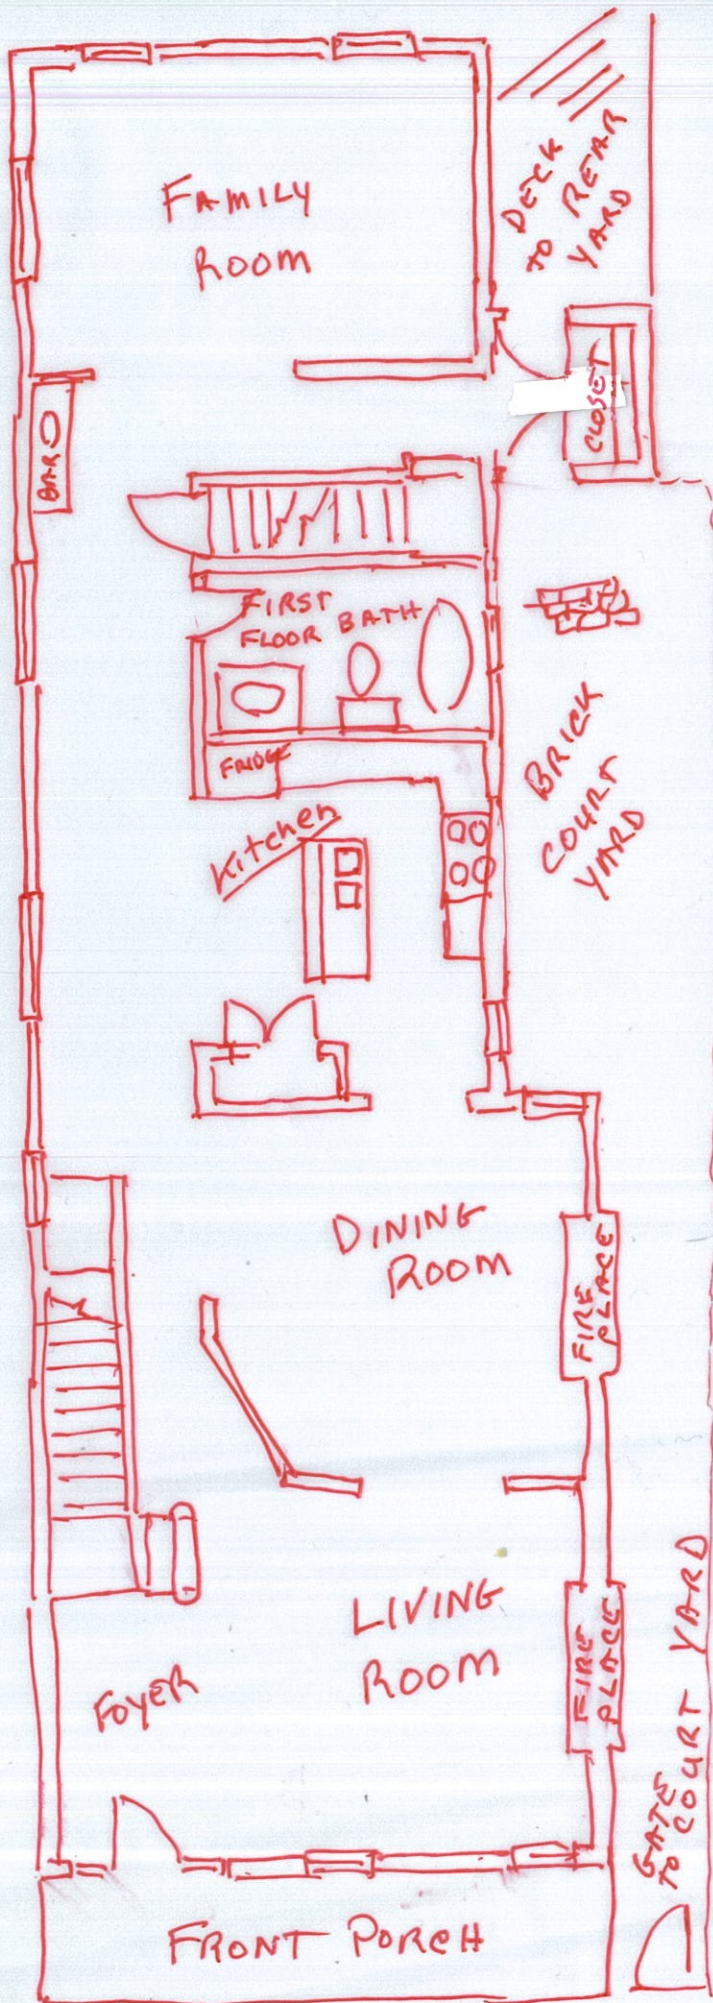

DATE: 8/27/2018  
FLOOR PLAN FOR:  
1412 GROVE AVE  
Richmond, VA  
23220

DRAWN BY:  
JOE NELSON

PAGE 1 OF 2

1<sup>ST</sup> FLOOR

DATE: 8/27/18

FLOOR PLAN FOR:

1412 GROVE AVE

RICHMOND, VA

23220

DRAWN BY:

JOE NELSON

PAGE 2 of 2

2nd FLOOR