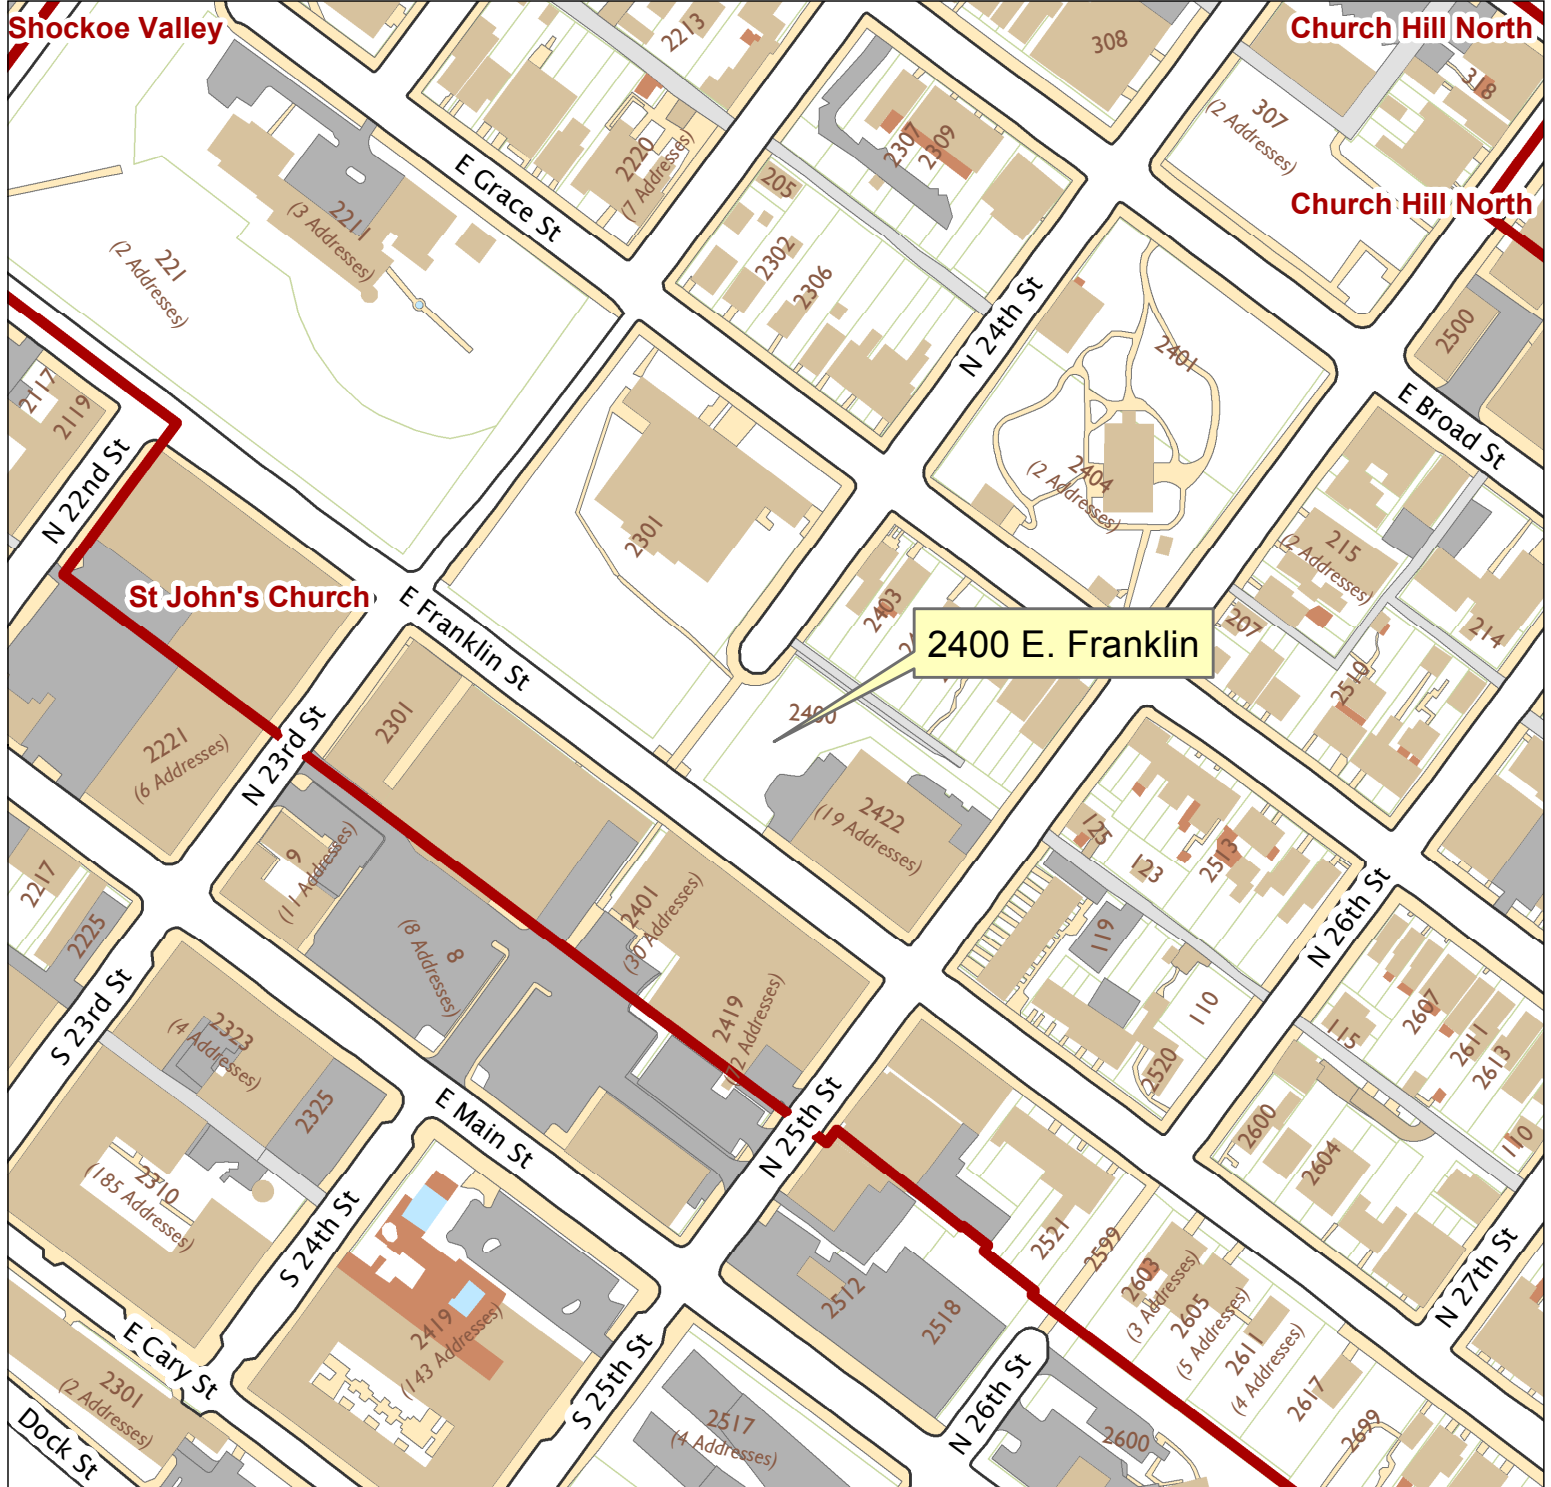

2400 E. Franklin Street

City of Richmond, VA

Geographic Information Systems

Map printed by palmquwd on 2016.08.08.

Document Path: G:\PDR\Planning & Preservation\CAR\Applications\Base Maps\Base Map.mxd

Disclaimer:
The City of Richmond assumes no liability either for any errors, omissions, or inaccuracies in the information provided regardless of the cause of such or for any decision made, action taken, or action not taken by the user in reliance upon any maps or information provided herein.