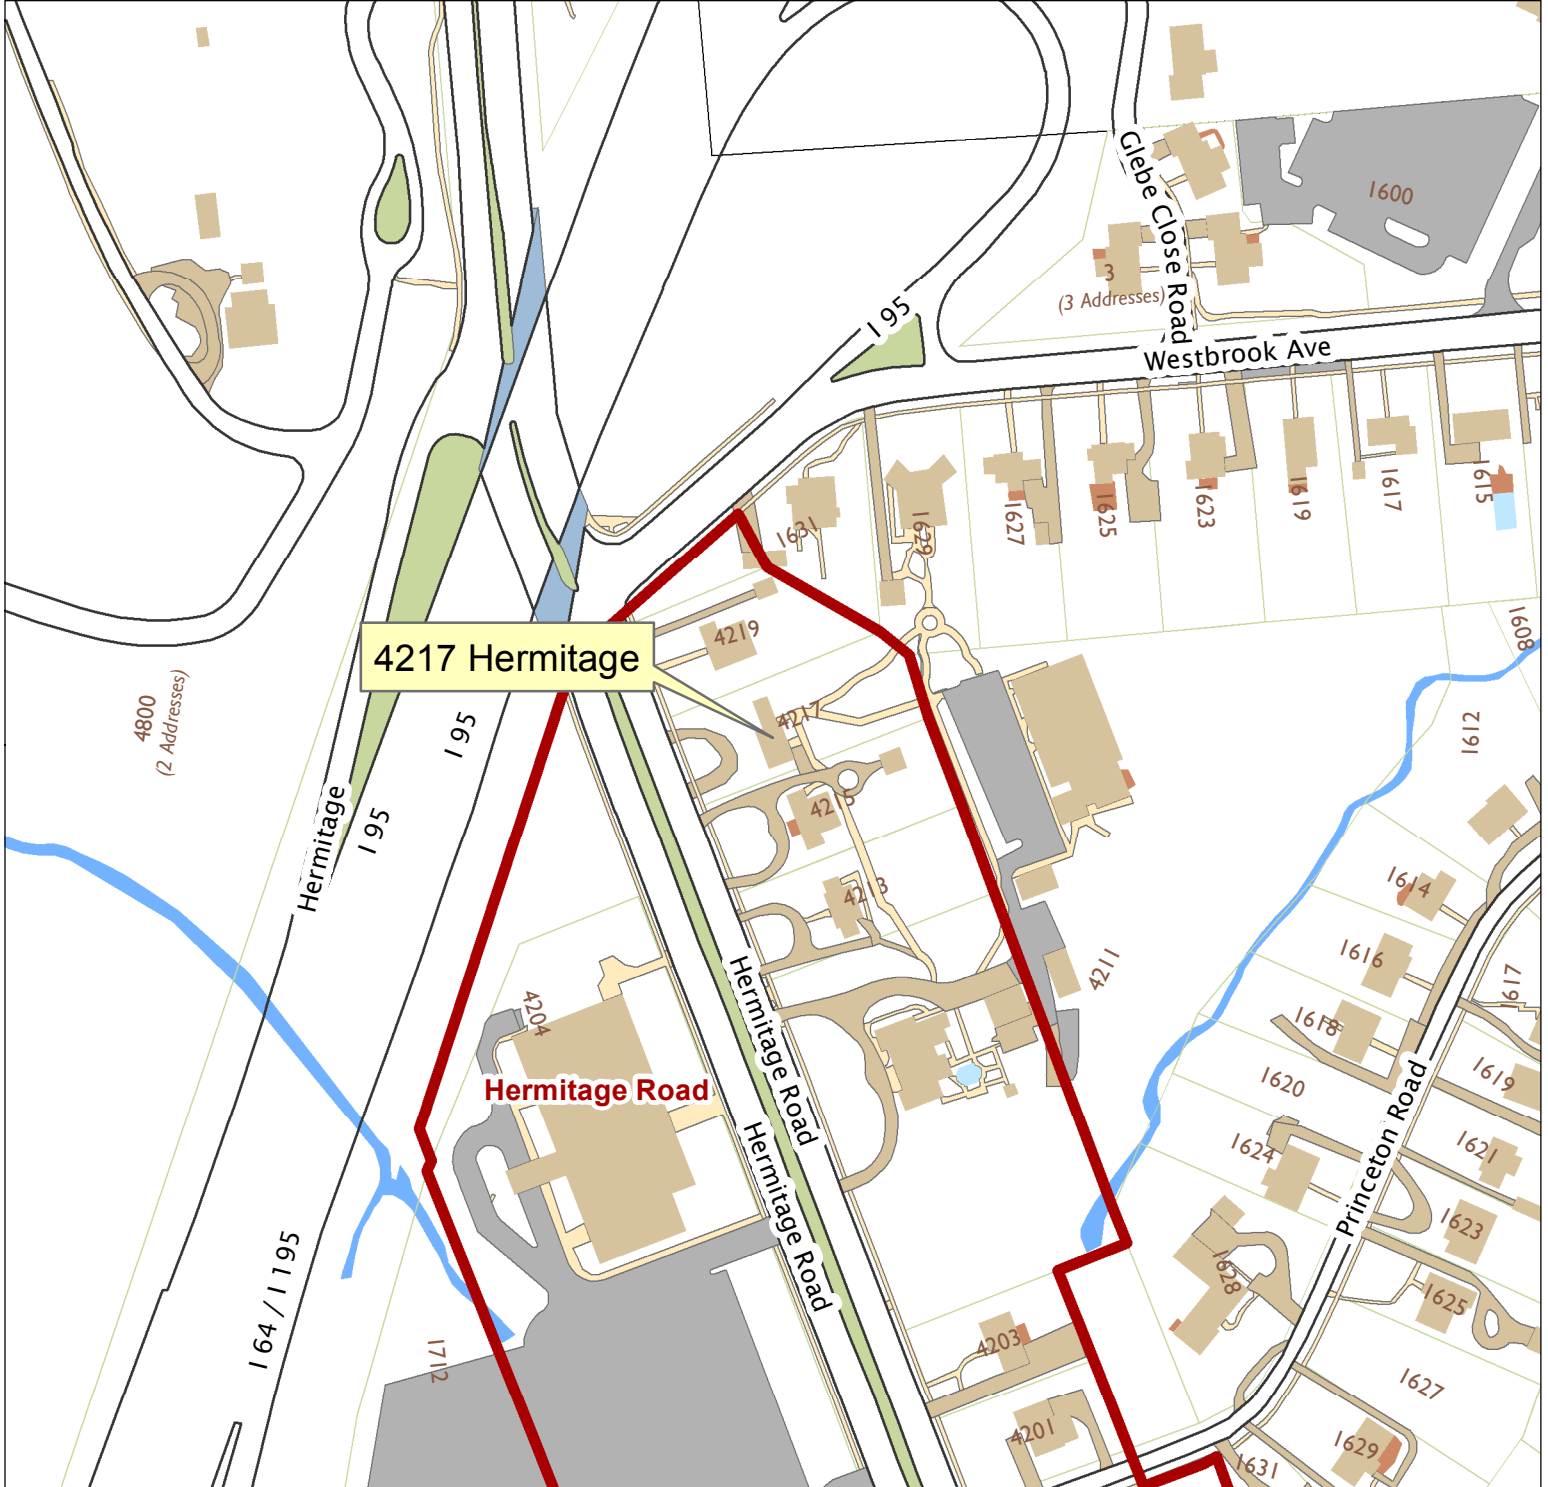

4217 Hermitage Road

City of Richmond, VA
Geographic Information Systems

Map printed by palmquwd on 2015.03.04.
Document Path: G:\PDR\Planning & Preservation\CAR\Applications\Base Maps\Base Map.mxd

Disclaimer:
The City of Richmond assumes no liability either for any errors, omissions, or inaccuracies in the information provided regardless of the cause of such or for any decision made, action taken, or action not taken by the user in reliance upon any maps or information provided herein.