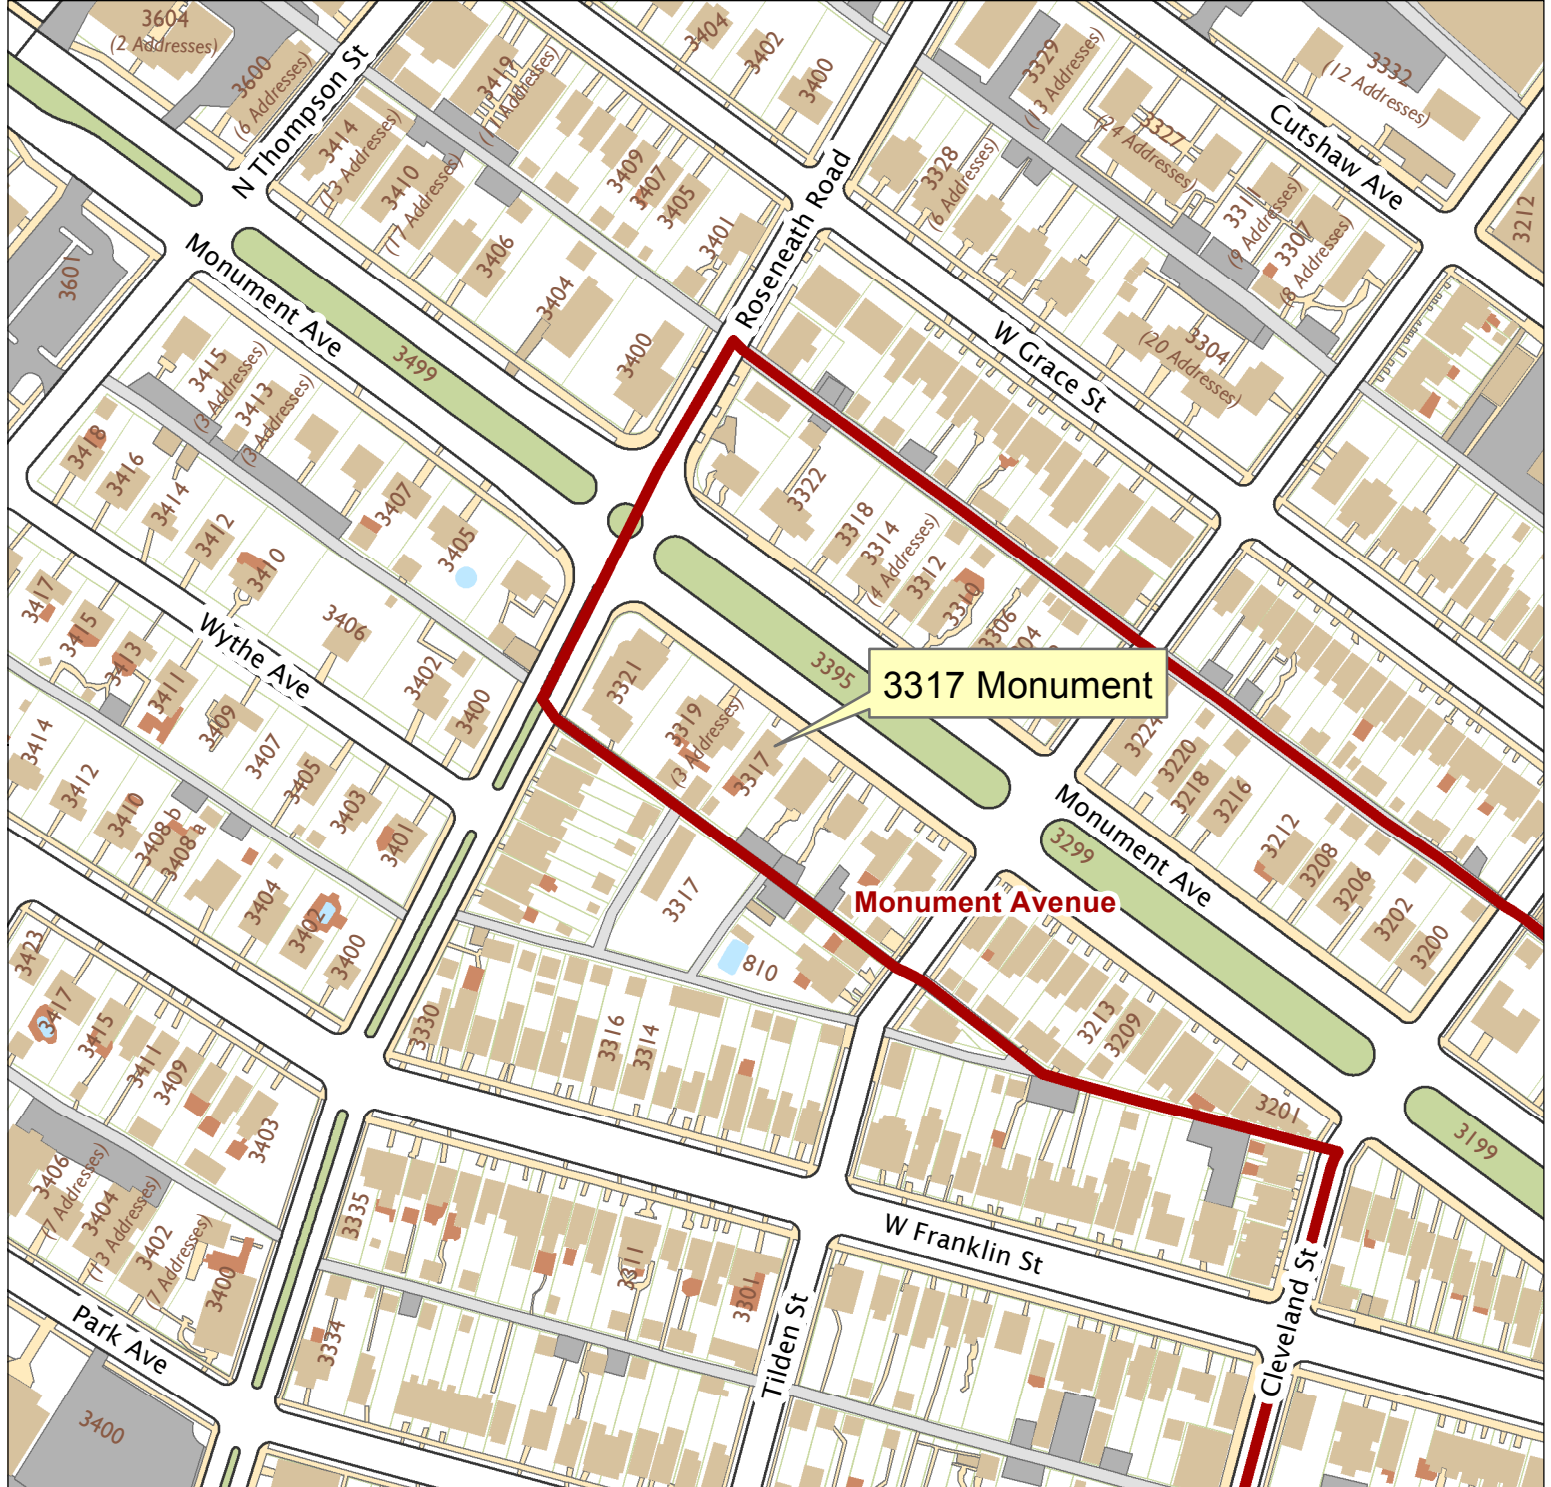

3317 Monument Avenue

City of Richmond, VA

Geographic Information Systems

Map printed by palmquwd on 2016.04.14.

Document Path: G:\PDR\Planning & Preservation\CAR\Applications\Base Maps\Base Map.mxd

Disclaimer:
The City of Richmond assumes no liability either for any errors, omissions, or inaccuracies in the information provided regardless of the cause of such or for any decision made, action taken, or action not taken by the user in reliance upon any maps or information provided herein.