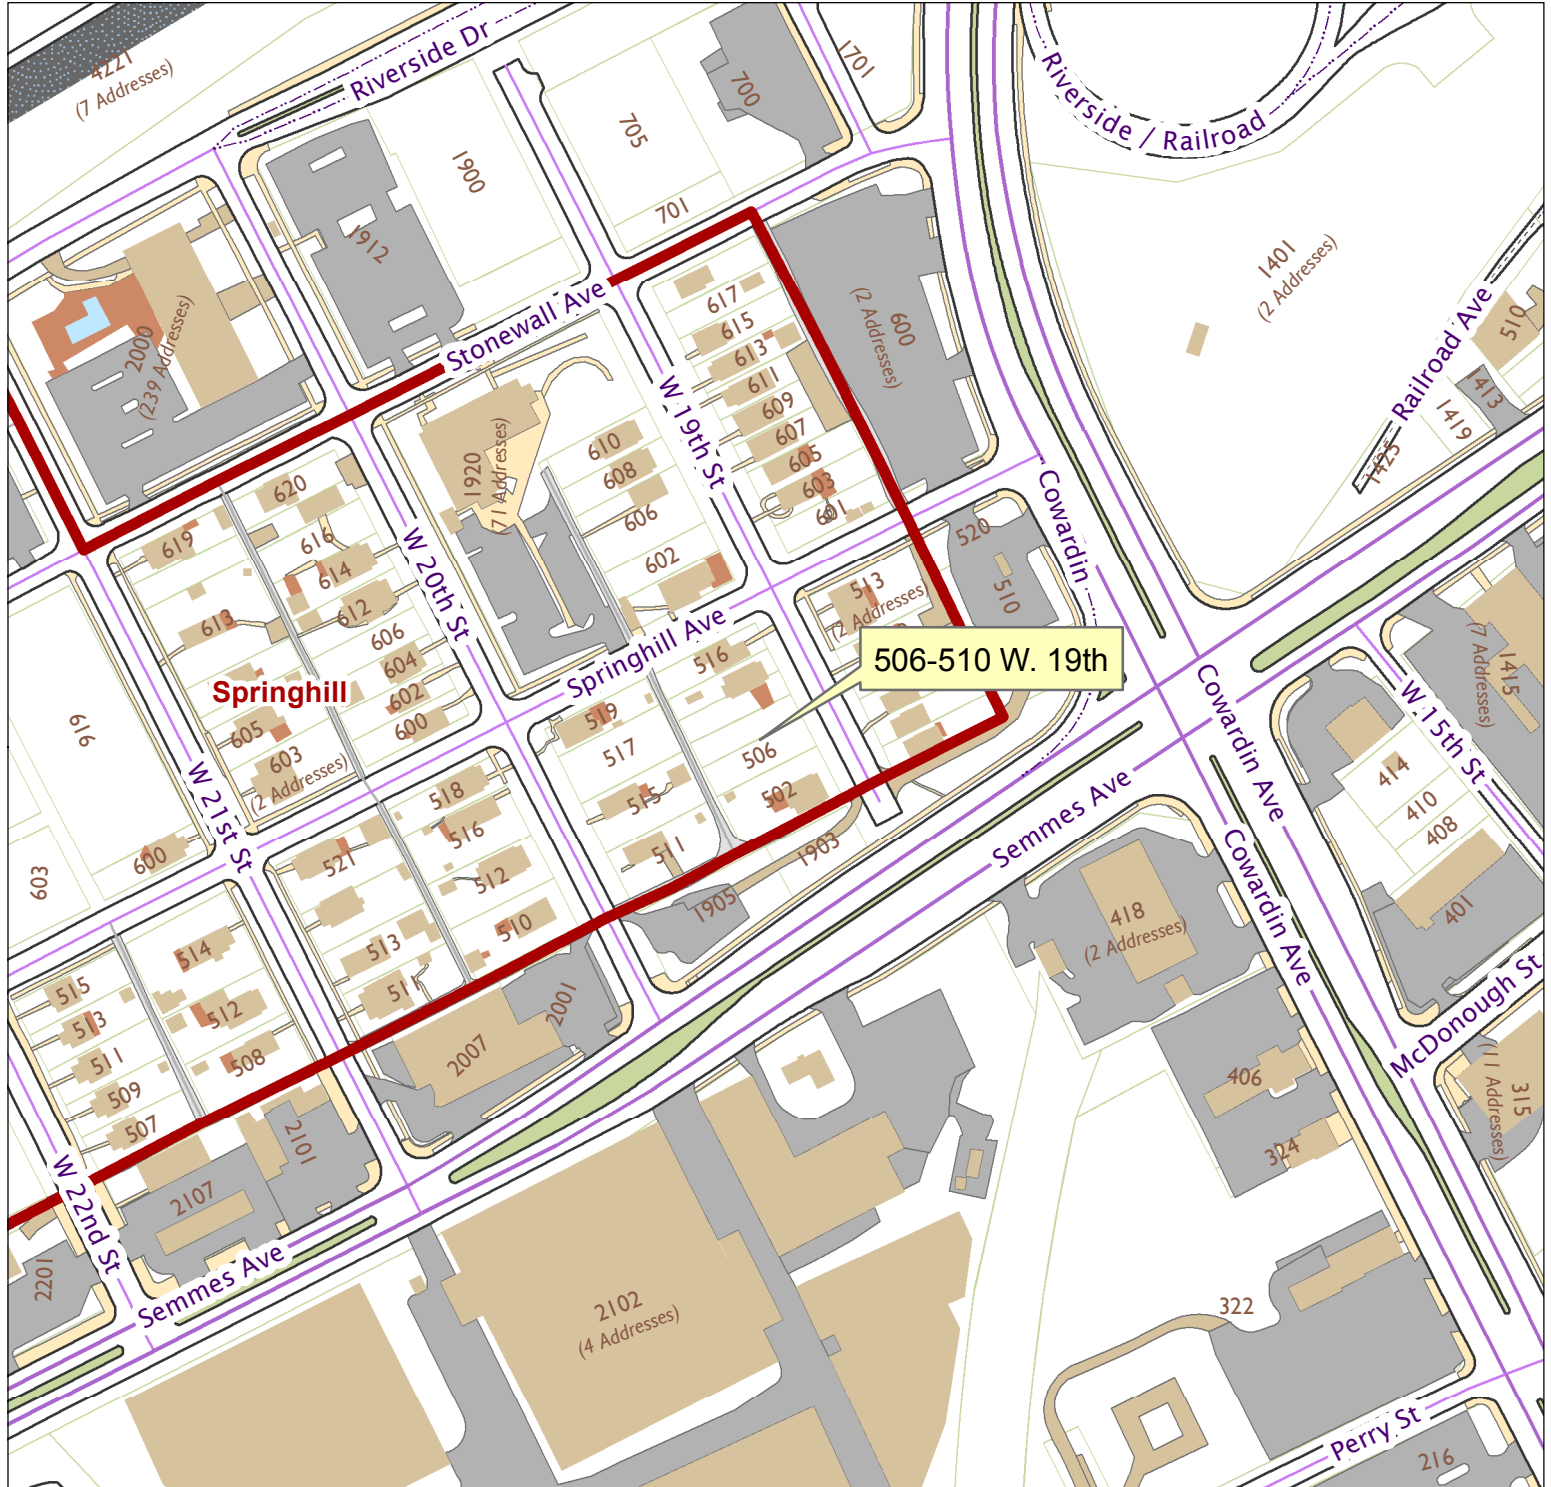

# 506-510 W. 19th Street

City of Richmond, VA

Geographic Information Systems

1 inch = 200 feet

Map printed by palmquwd on 2014.10.10.

Document Path: G:\PDR\Planning & Preservation\CAR\Applications\Base Maps\Base Map.mxd

**Disclaimer:**

The City of Richmond assumes no liability either for any errors, omissions, or inaccuracies in the information provided regardless of the cause of such or for any decision made, action taken, or action not taken by the user in reliance upon any maps or information provided herein.

**Location Reference**