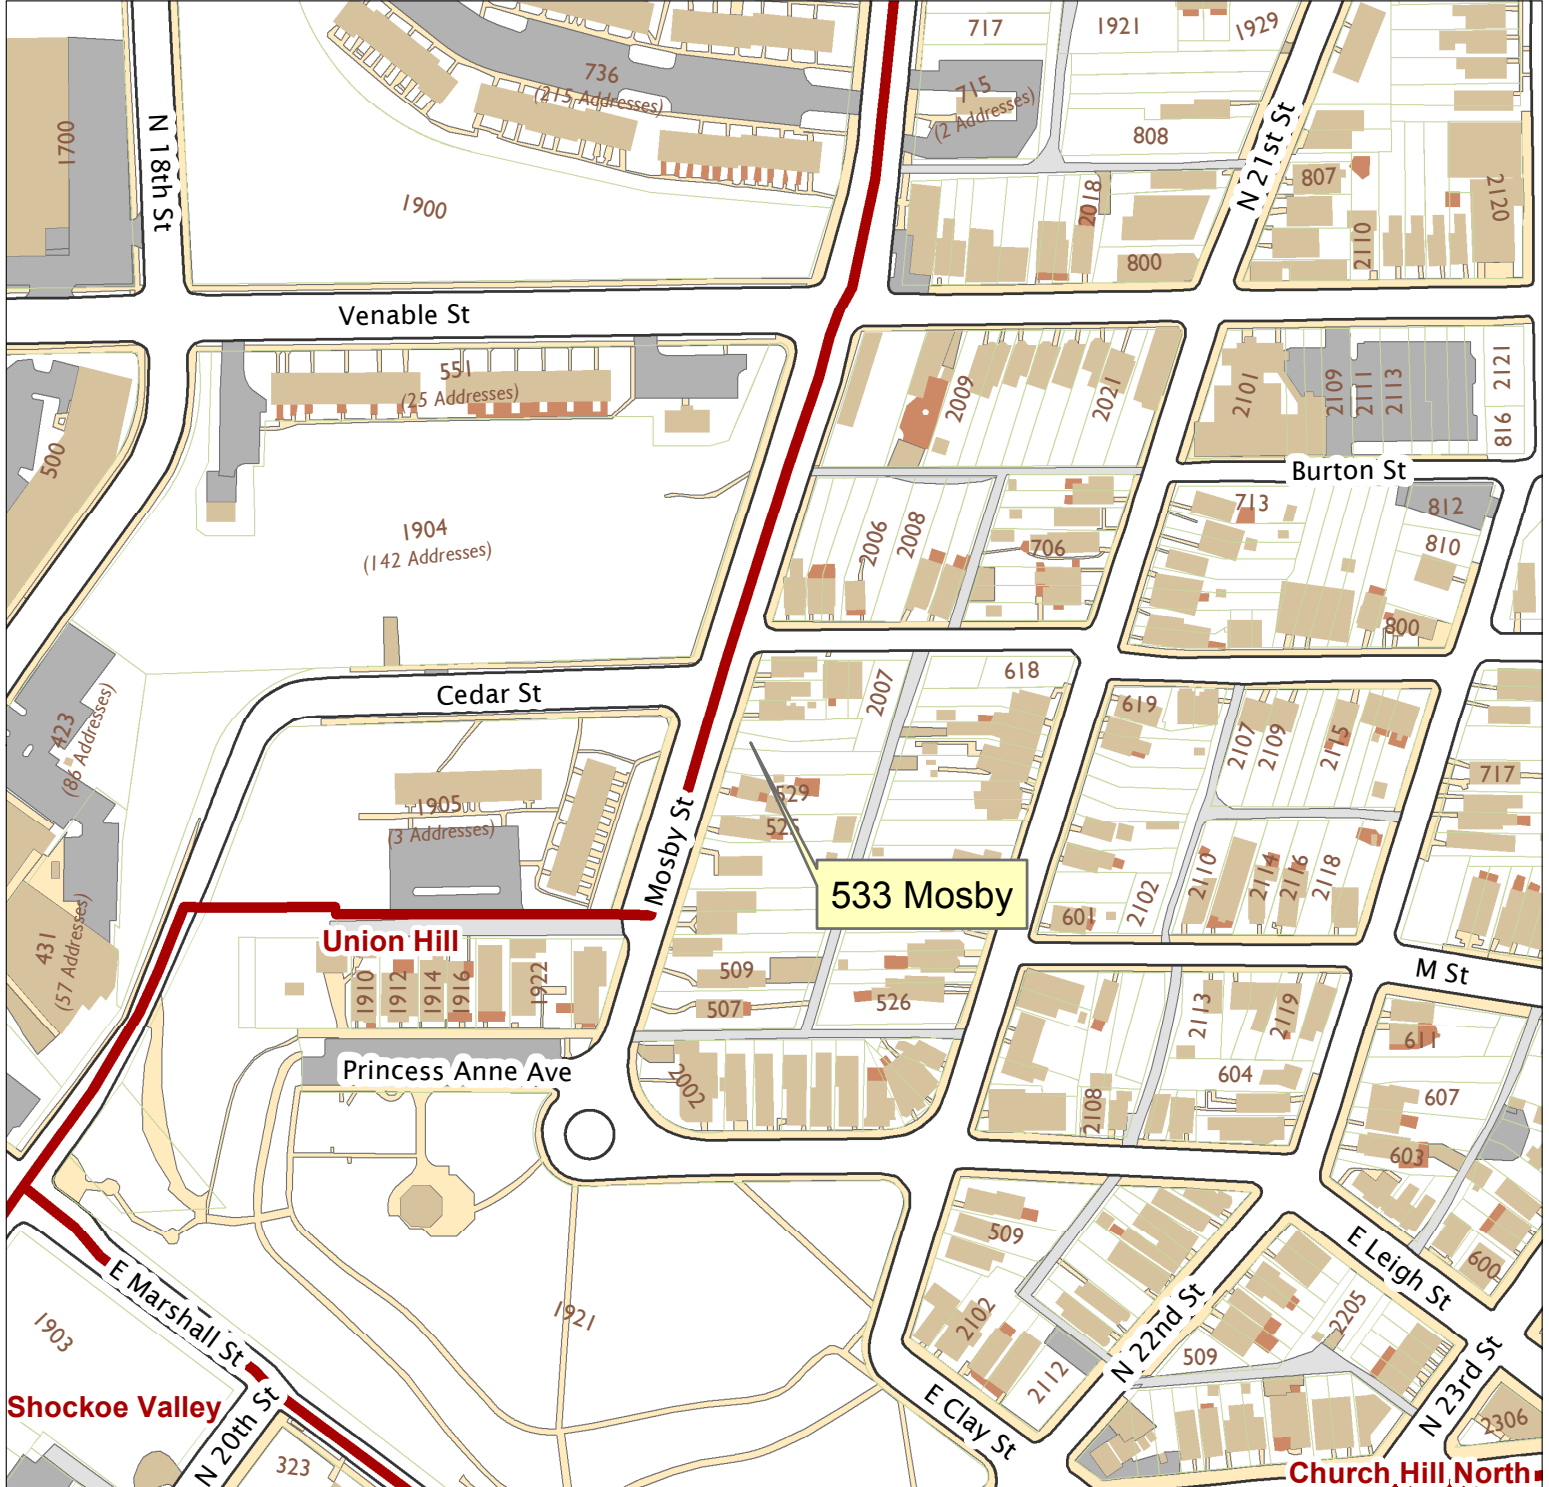

# 533 Mosby

City of Richmond, VA

Geographic Information Systems

1 inch = 200 feet

Map printed by jeffricr on 2017.01.17.

Document Path: \\Dit-file02-pv\commdev\$\PDR\Planning & Preservation\CAR\Applications\Base Maps\Base Map.mxd

**Disclaimer:**

The City of Richmond assumes no liability either for any errors, omissions, or inaccuracies in the information provided regardless of the cause of such or for any decision made, action taken, or action not taken by the user in reliance upon any maps or information provided herein.

Location Reference