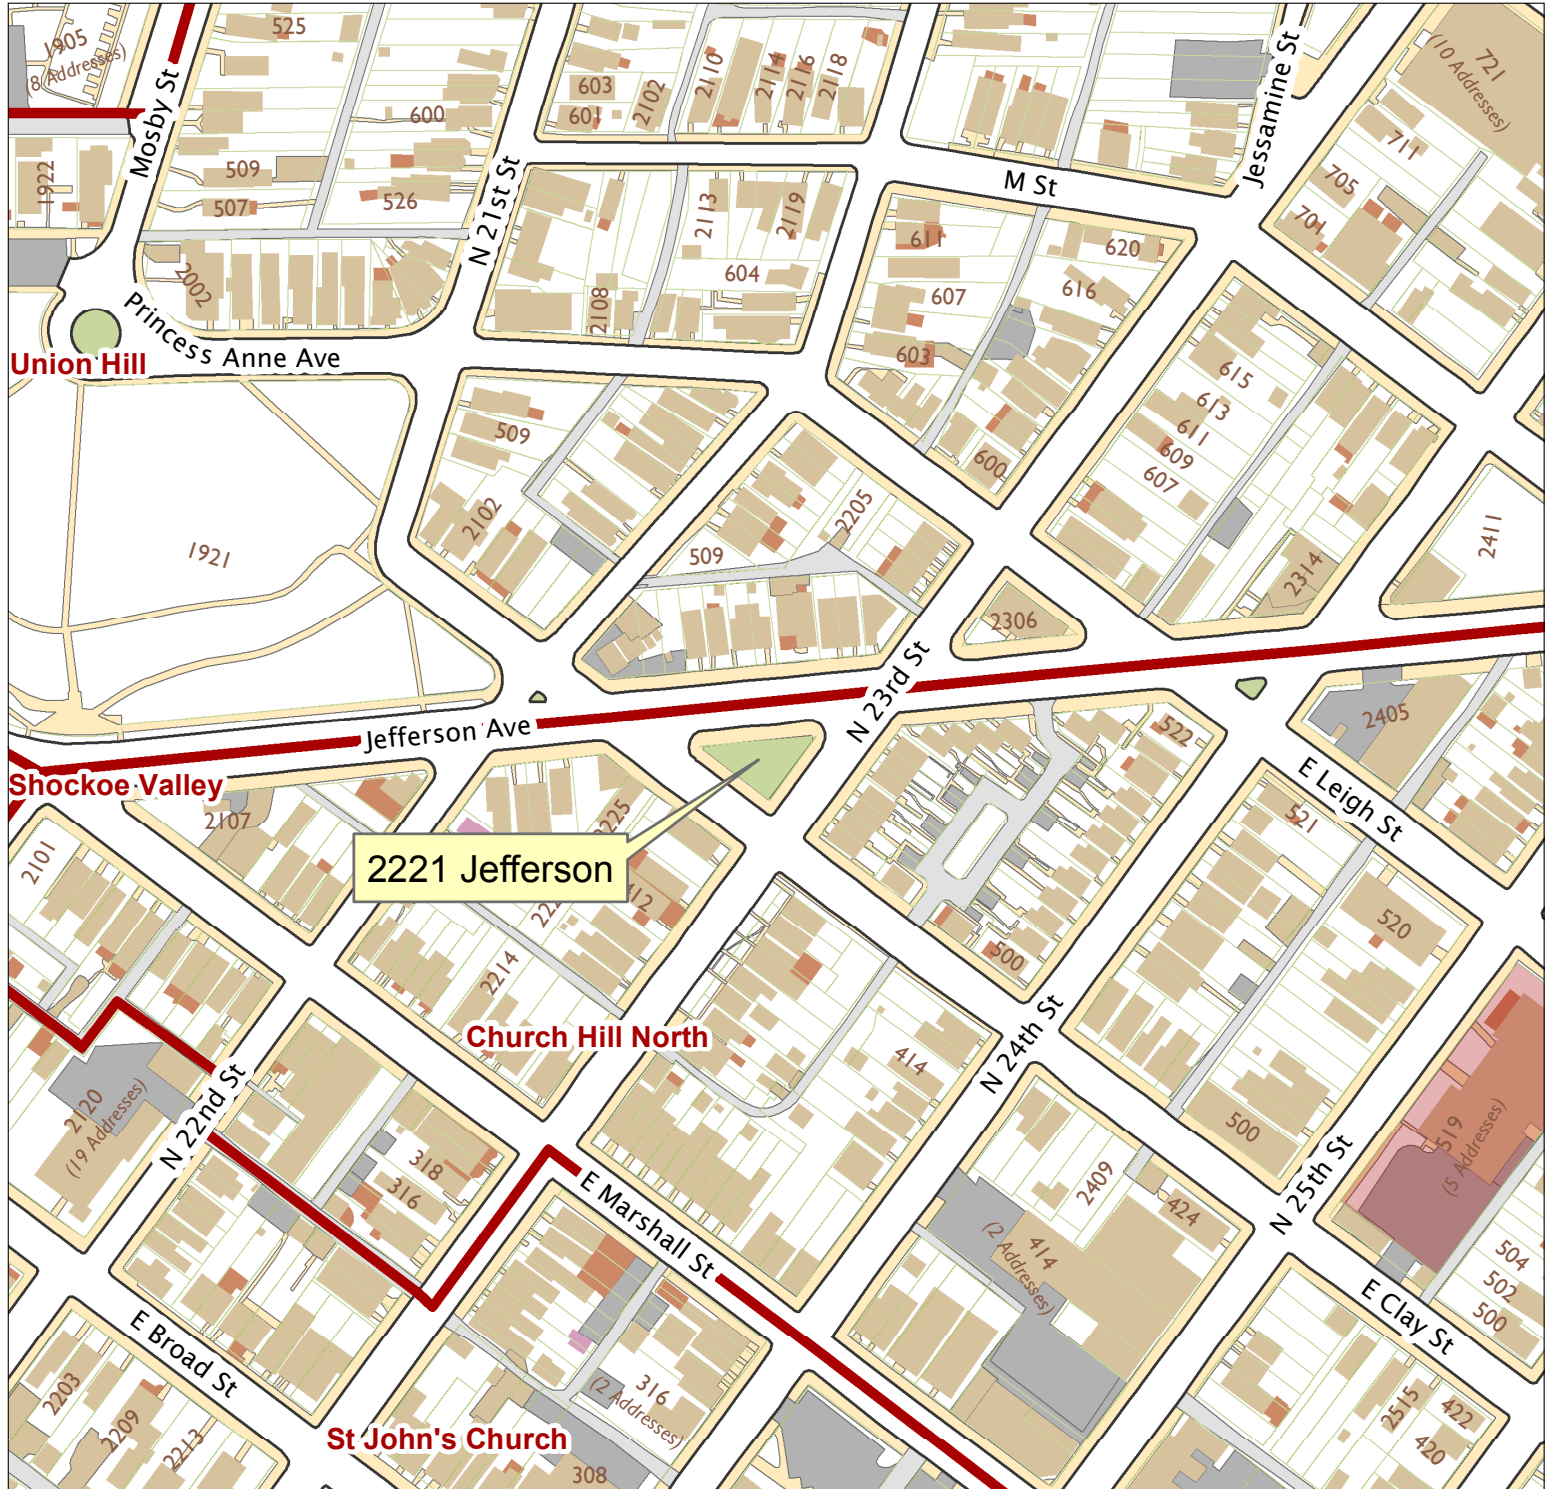

2221 Jefferson Avenue

City of Richmond, VA

Geographic Information Systems

Map printed by jeffricr on 2017.07.06.

Document Path: \\Dit-file02-pv\commdev\$\PDR\Planning & Preservation\CAR\Applications\Base Maps\Base Map.mxd

Disclaimer:
The City of Richmond assumes no liability either for any errors, omissions, or inaccuracies in the information provided regardless of the cause of such or for any decision made, action taken, or action not taken by the user in reliance upon any maps or information provided herein.