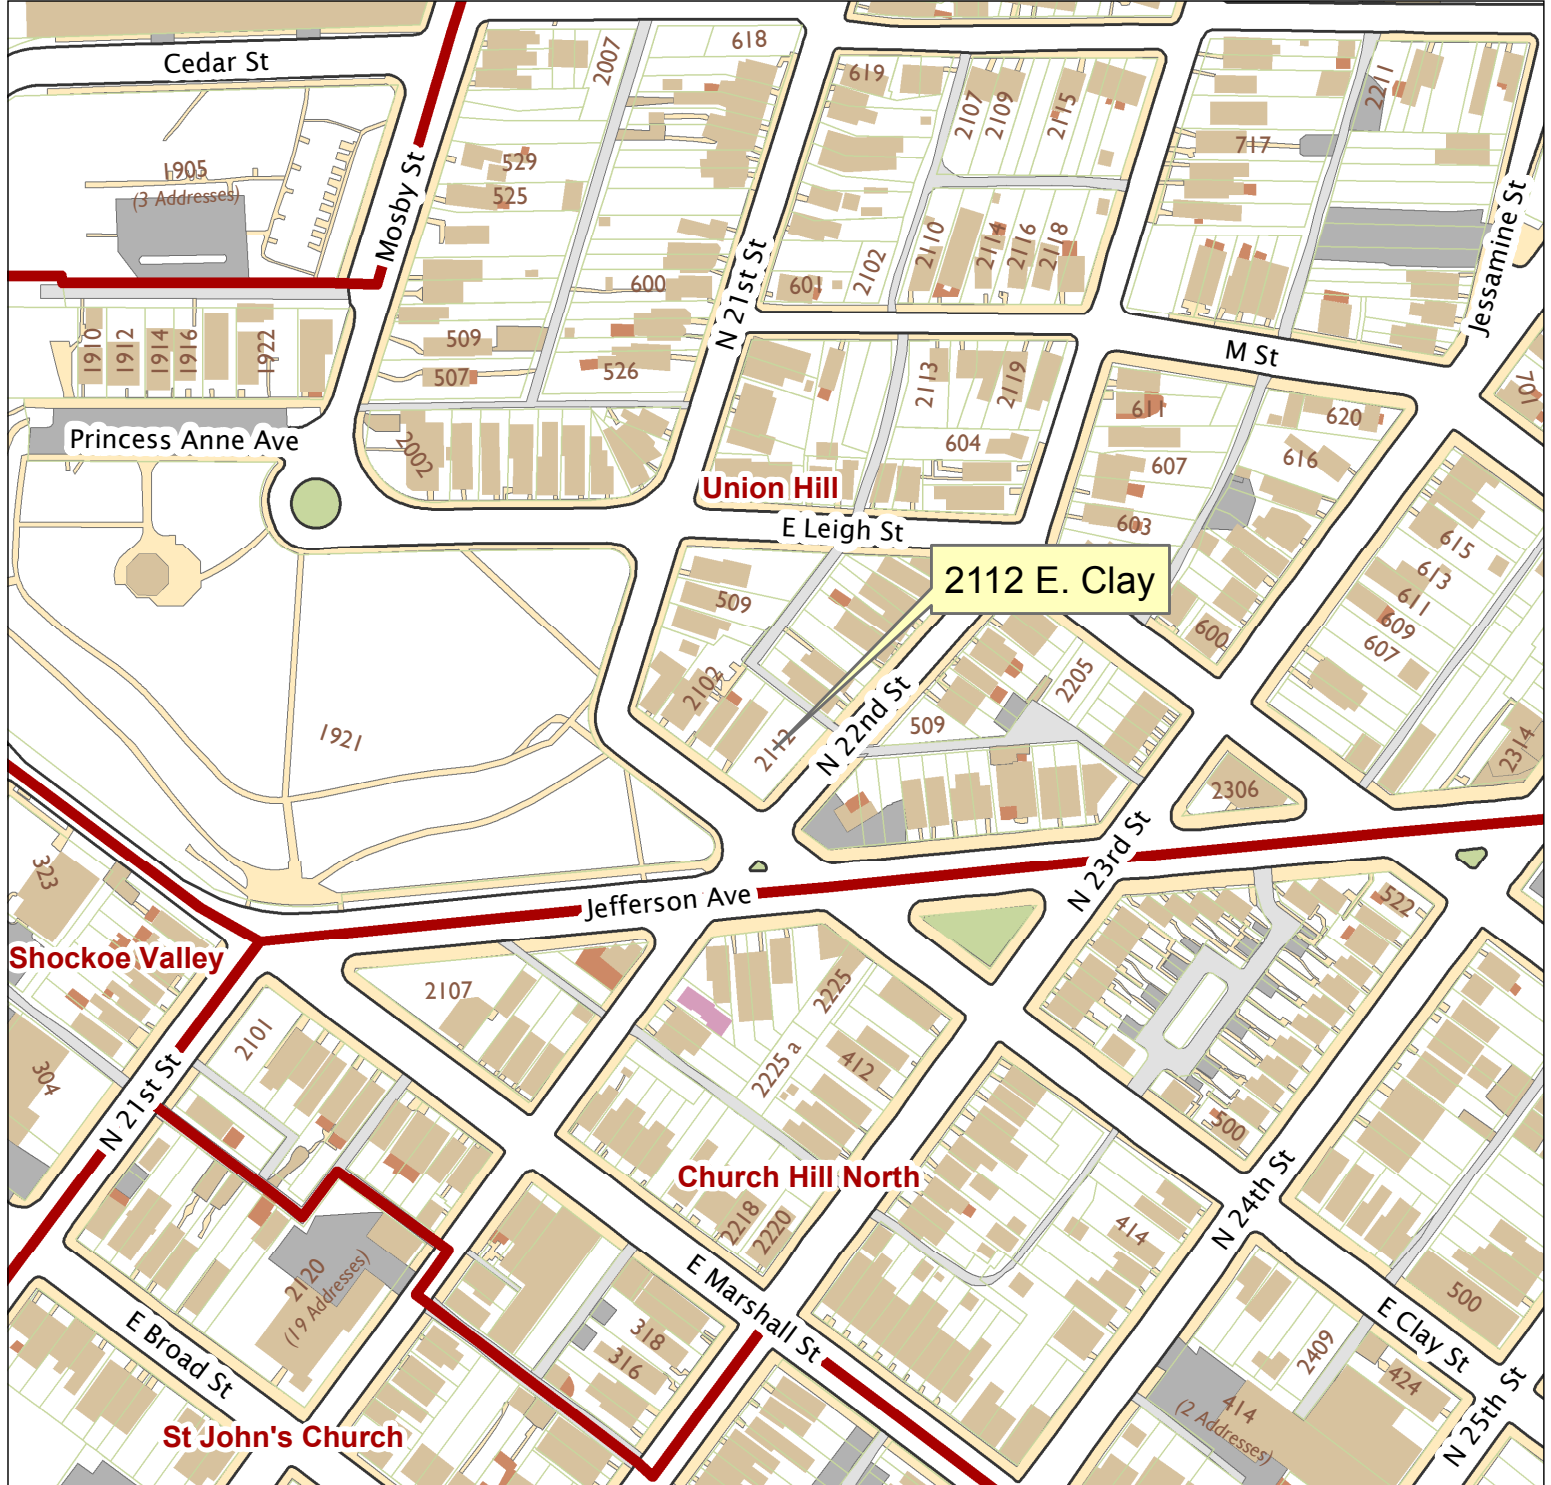

# 2112 E. Clay Street

City of Richmond, VA

Geographic Information Systems

Map printed by palmquwd on 2016.12.05.

Document Path: G:\PDR\Planning & Preservation\CAR\Applications\Base Maps\Base Map.mxd

Disclaimer:  
The City of Richmond assumes no liability either for any errors, omissions, or inaccuracies in the information provided regardless of the cause of such or for any decision made, action taken, or action not taken by the user in reliance upon any maps or information provided herein.