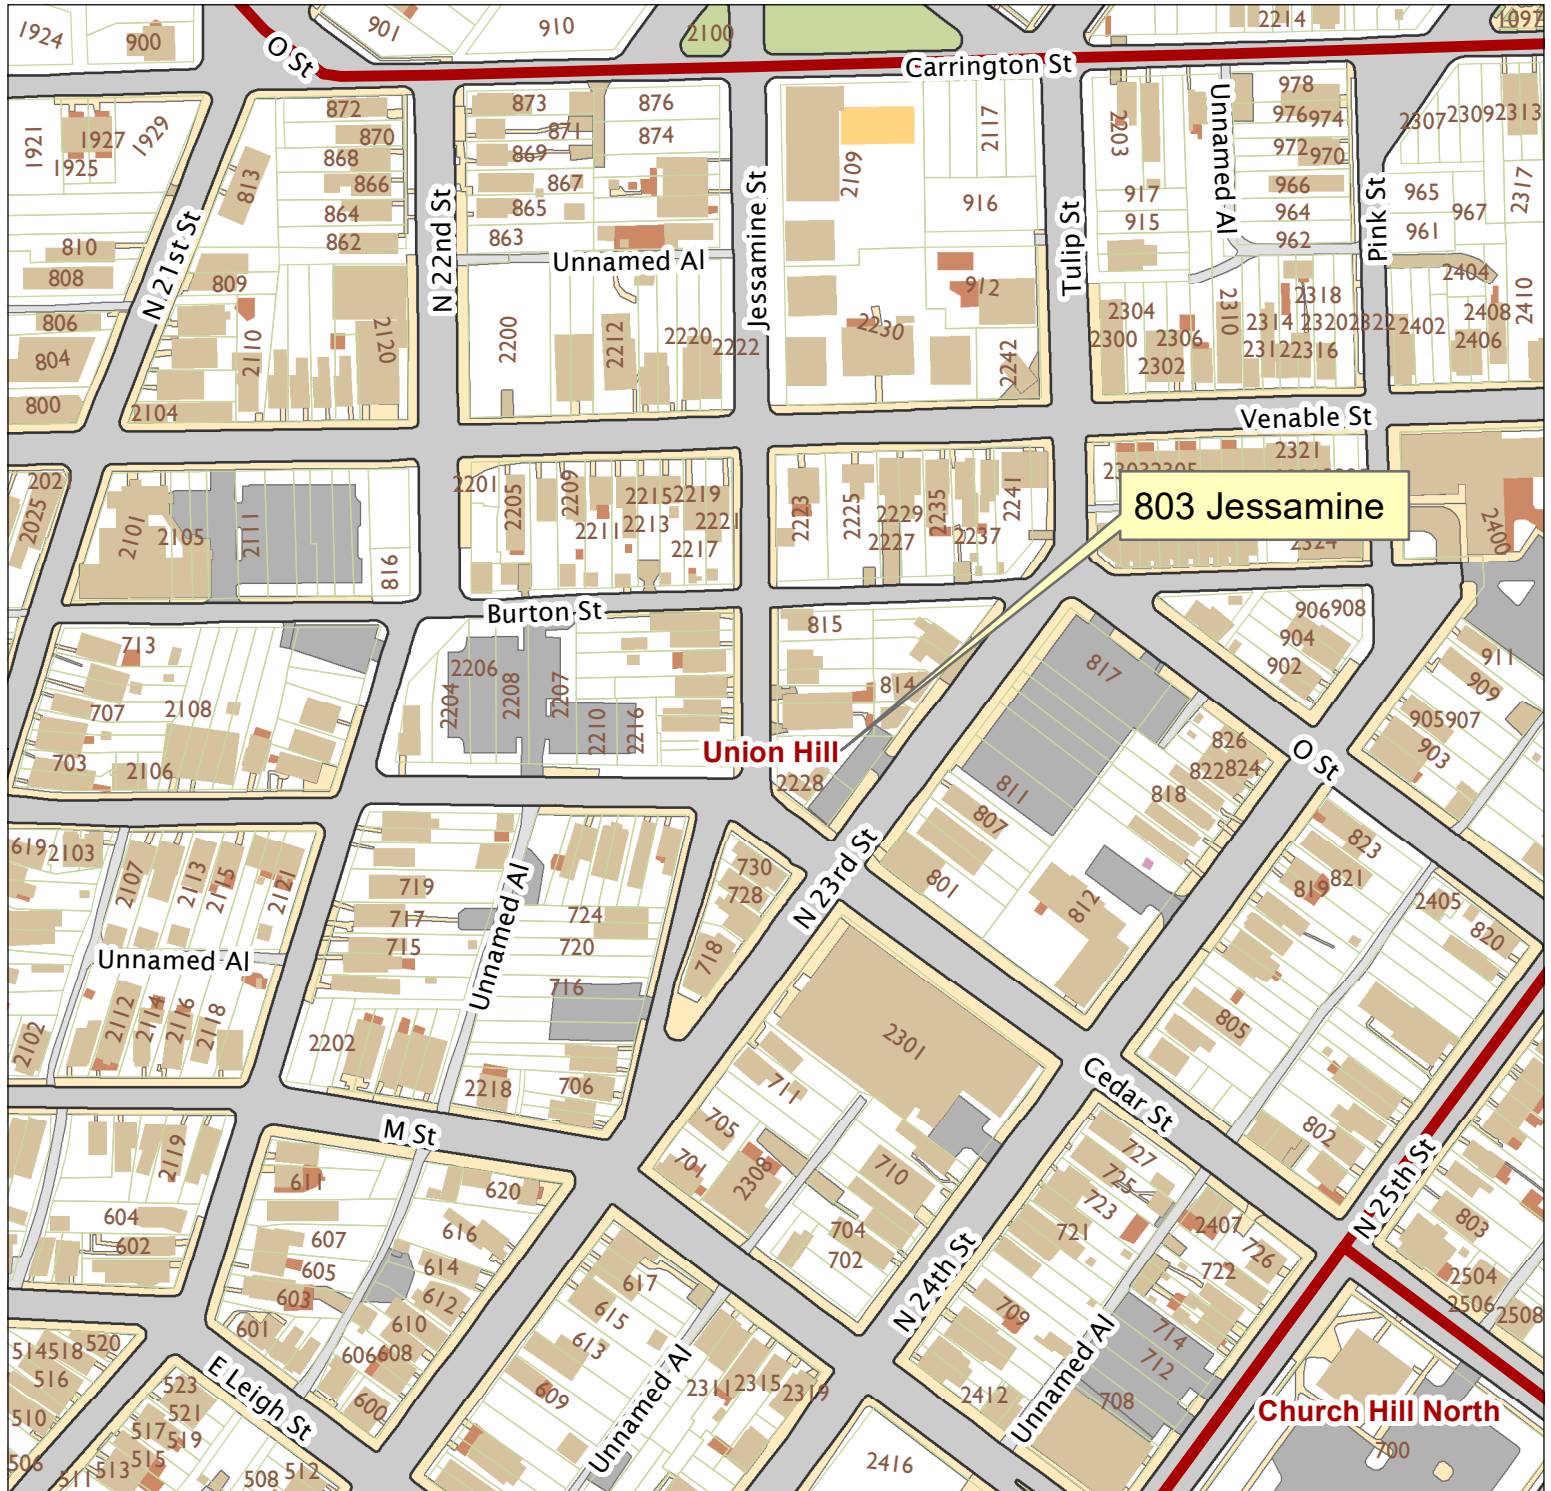

803 Jessamine Street

City of Richmond, VA

Geographic Information Systems

Map printed by jonescl2 on 2019.03.07.

Document Path: G:\PDR\Planning & Preservation\CAR\Meetings\00 Current Meeting\Base Maps\Tools\Base Map.mxd

Disclaimer:
The City of Richmond assumes no liability either for any errors, omissions, or inaccuracies in the information provided regardless of the cause of such or for any decision made, action taken, or action not taken by the user in reliance upon any maps or information provided herein.