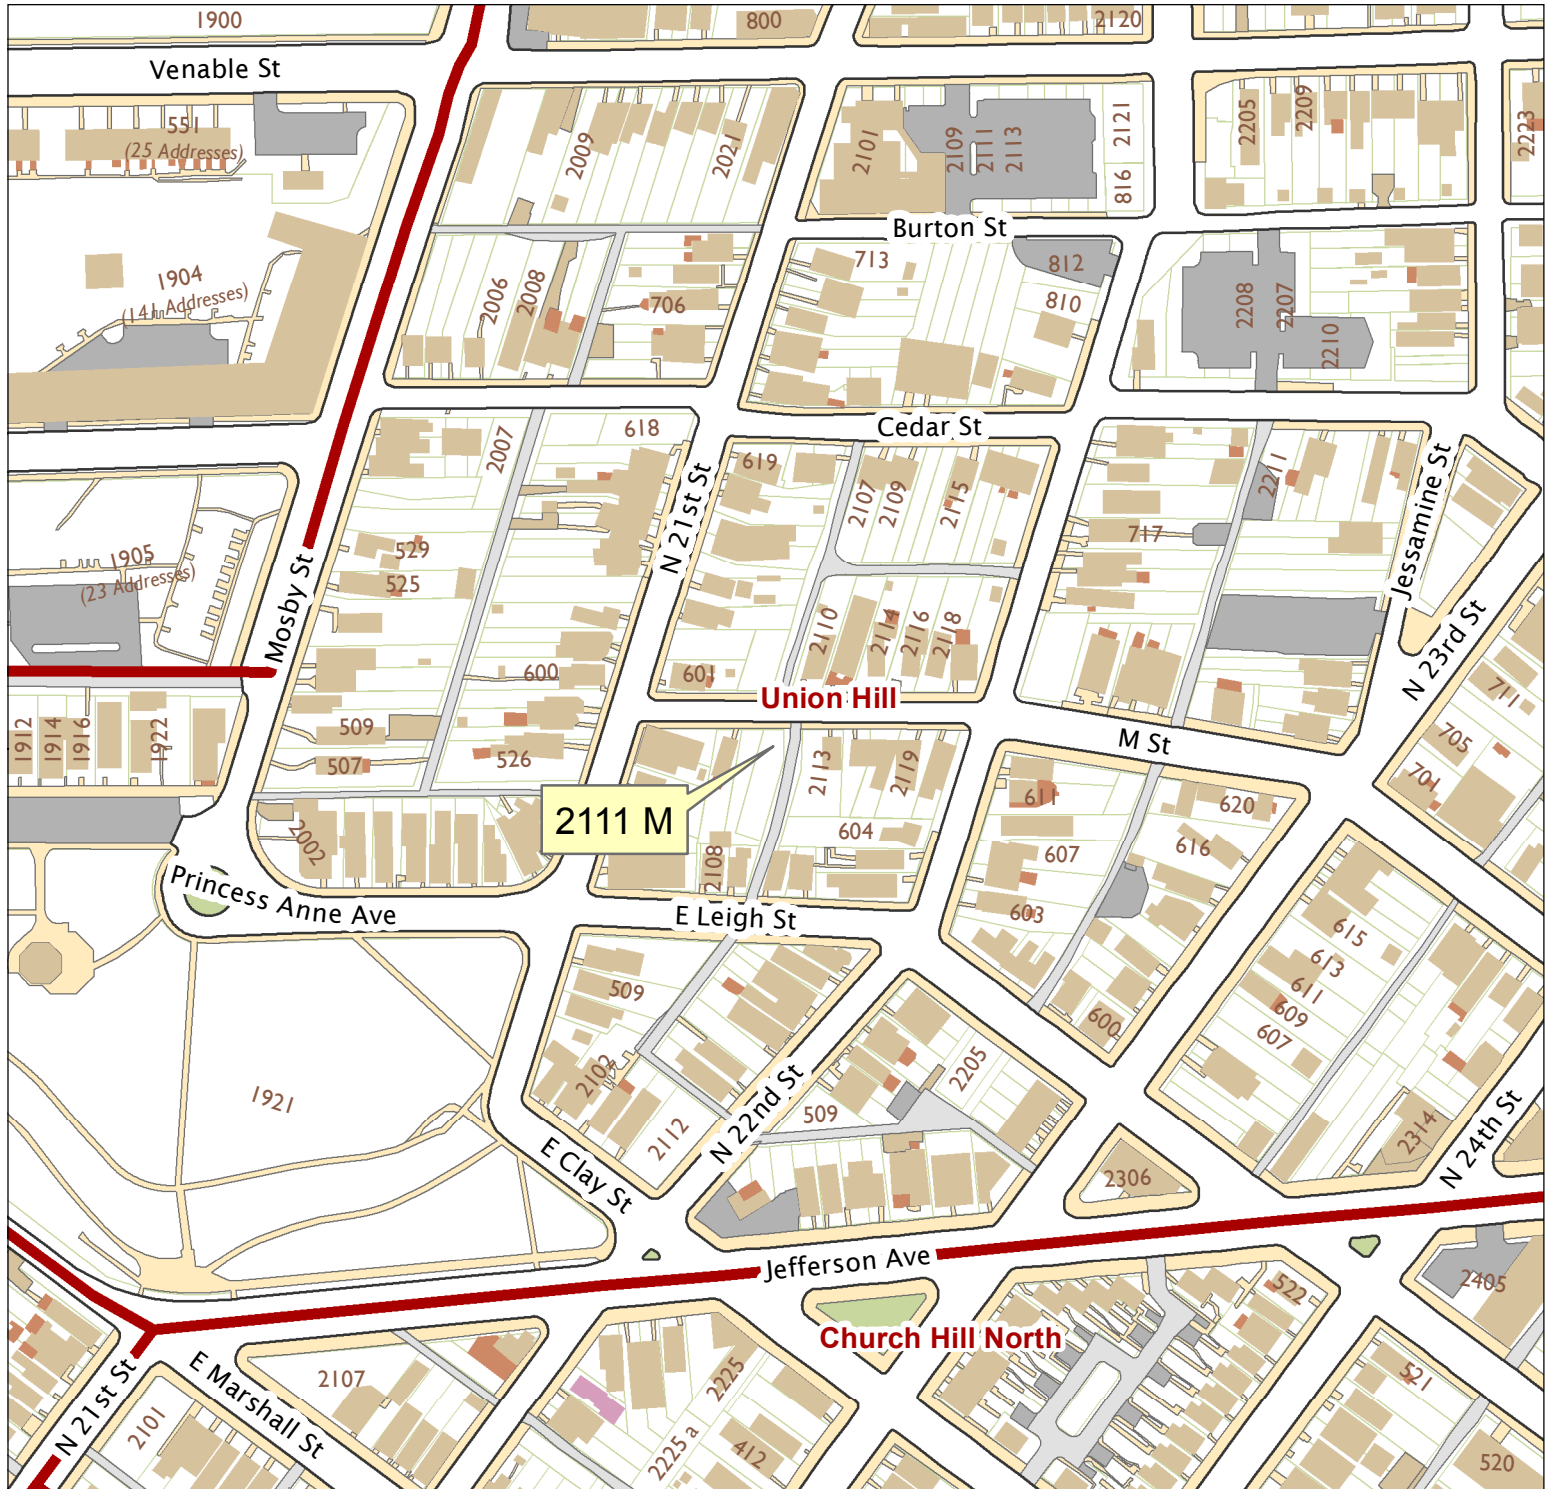

2111 M Street

City of Richmond, VA

Geographic Information Systems

2111 M

Union Hill

Church Hill North

1 inch = 200 feet

Map printed by palmquwd on 2016.04.14.

Document Path: G:\PDR\Planning & Preservation\CAR\Applications\Base Maps\Base Map.mxd

Disclaimer:
The City of Richmond assumes no liability either for any errors, omissions, or inaccuracies in the information provided regardless of the cause of such or for any decision made, action taken, or action not taken by the user in reliance upon any maps or information provided herein.

Location Reference