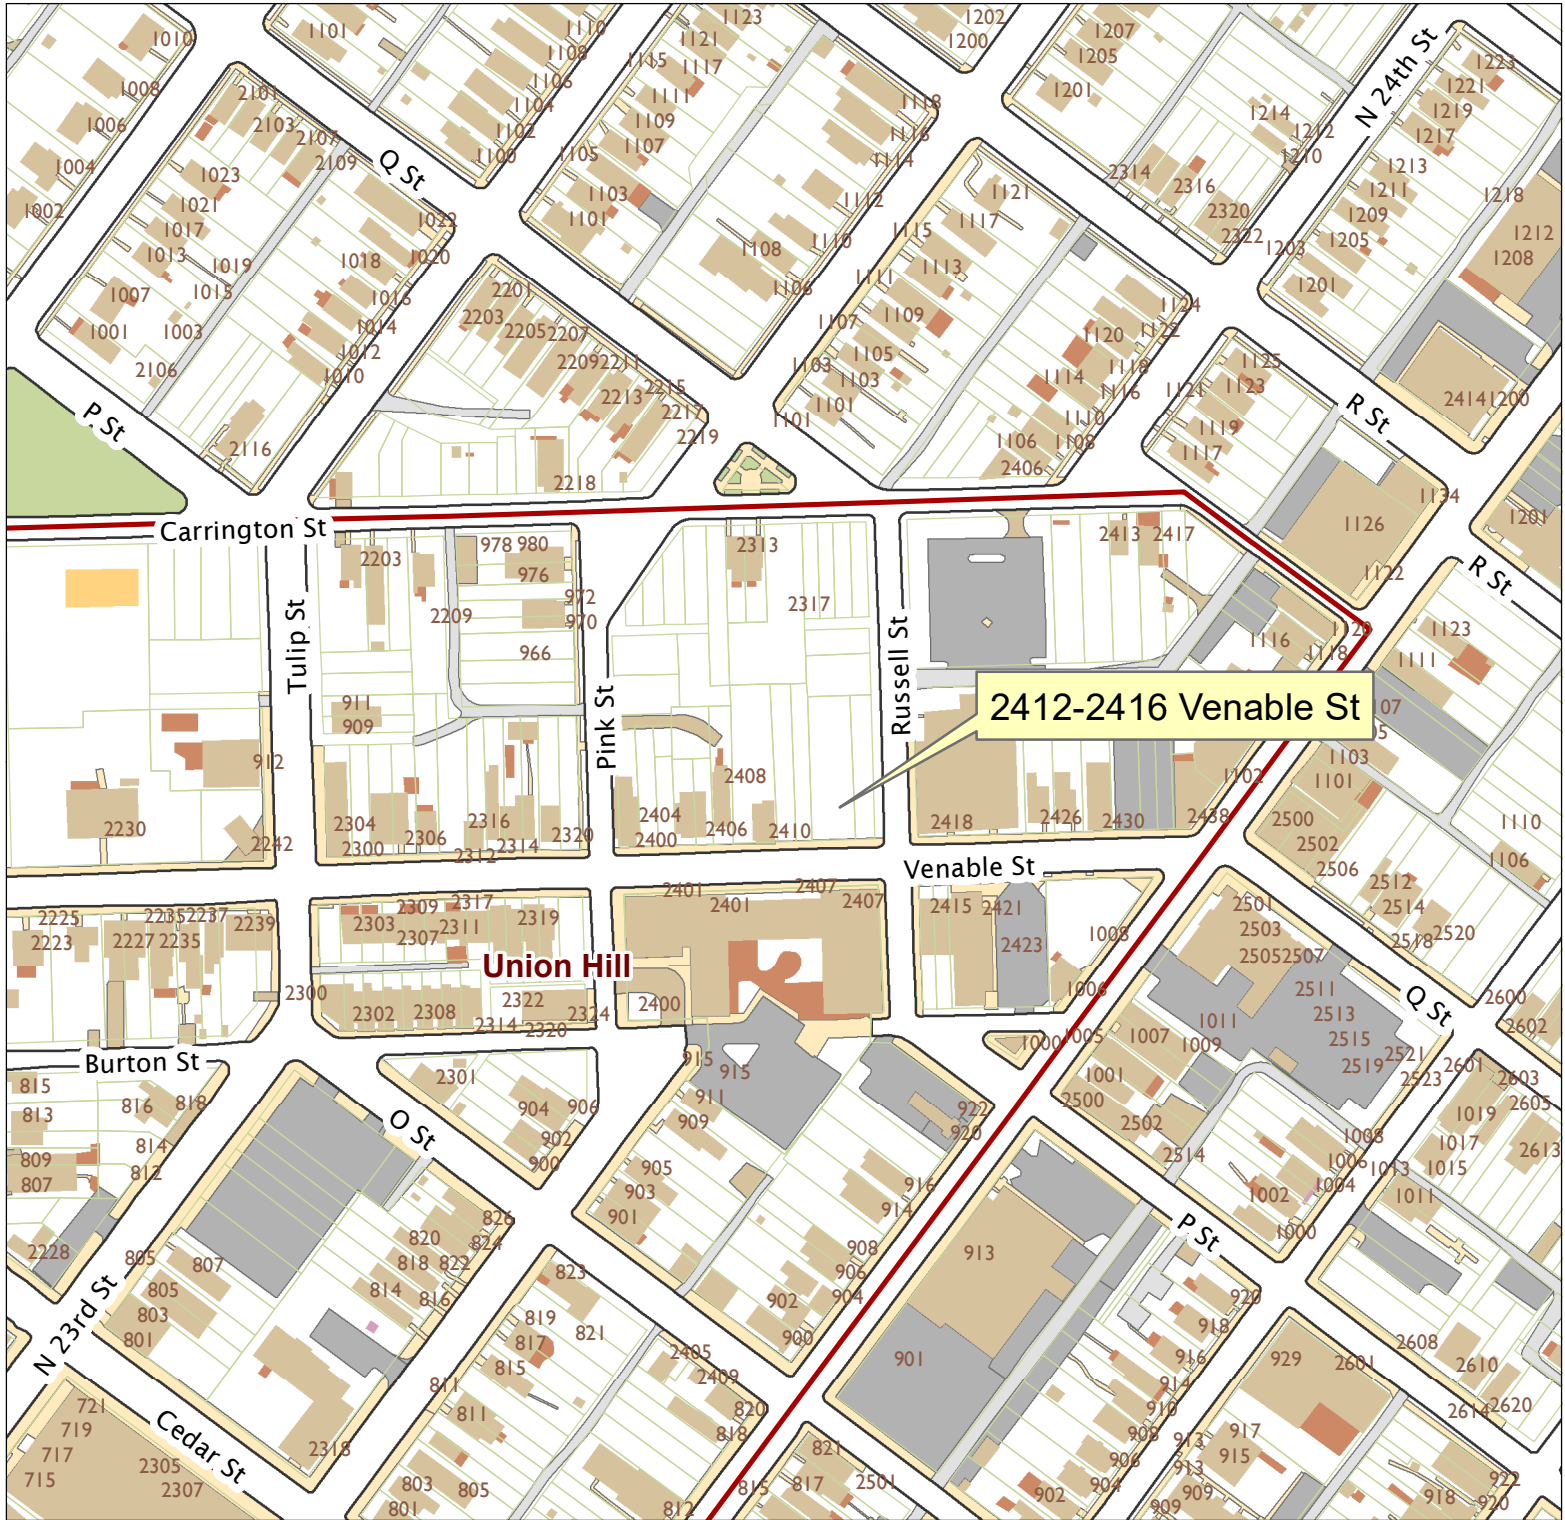

2412-2416 Venable Street

City of Richmond, VA

Geographic Information Systems

Map printed by jeffricr on 2019.04.30.

Document Path: \\Dit-file02-pv\commdev\$\PDR\Planning & Preservation\CAR\Meetings\00 Current Meeting\Base Maps\Tools\Base Map - COPY.mxd

Disclaimer:
The City of Richmond assumes no liability either for any errors, omissions, or inaccuracies in the information provided regardless of the cause of such or for any decision made, action taken, or action not taken by the user in reliance upon any maps or information provided herein.