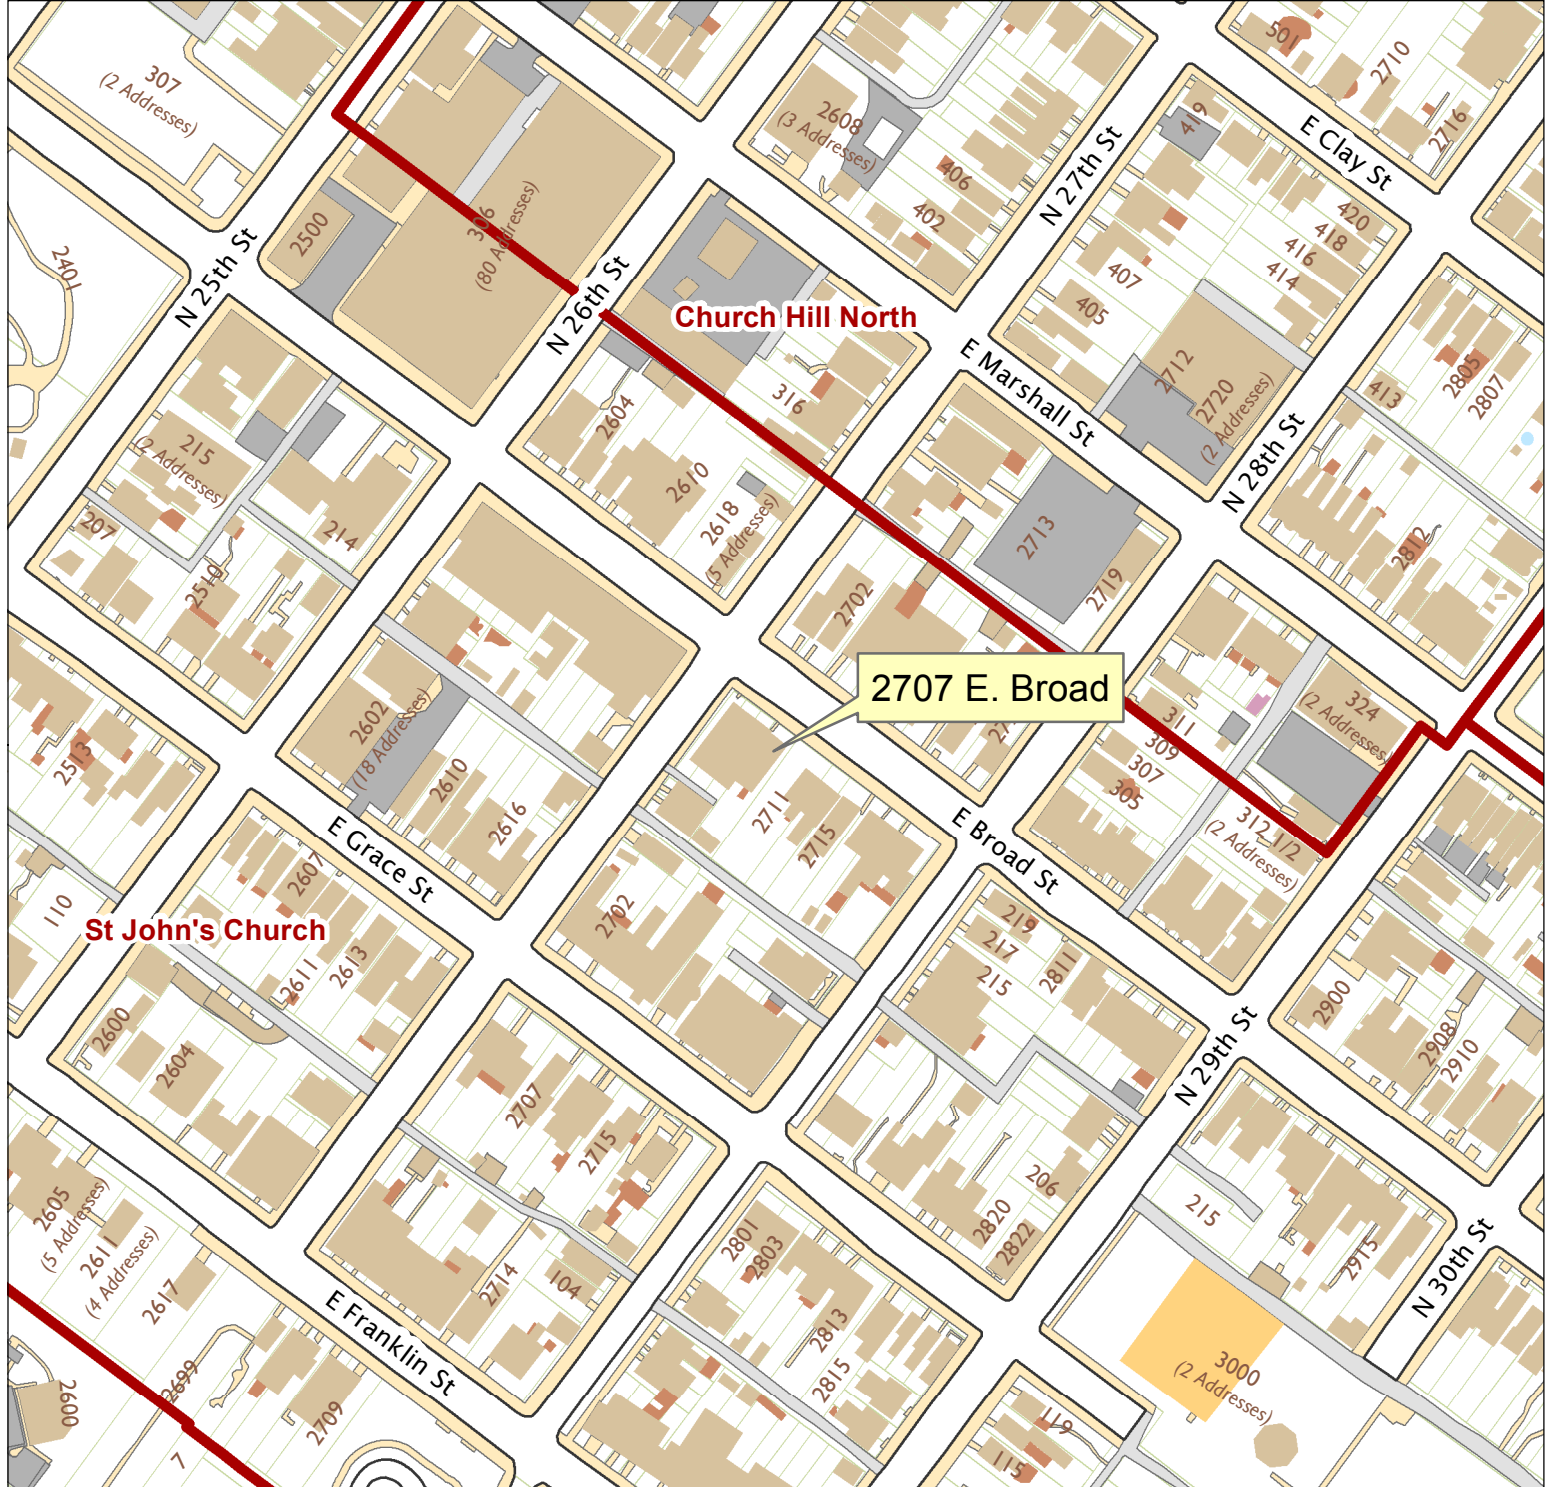

# 2707 E. Broad Street

City of Richmond, VA

Geographic Information Systems

Map printed by palmquwd on 2015.06.08.

Document Path: G:\PDR\Planning & Preservation\CAR\Applications\Base Maps\Base Map.mxd

Disclaimer:  
The City of Richmond assumes no liability either for any errors, omissions, or inaccuracies in the information provided regardless of the cause of such or for any decision made, action taken, or action not taken by the user in reliance upon any maps or information provided herein.