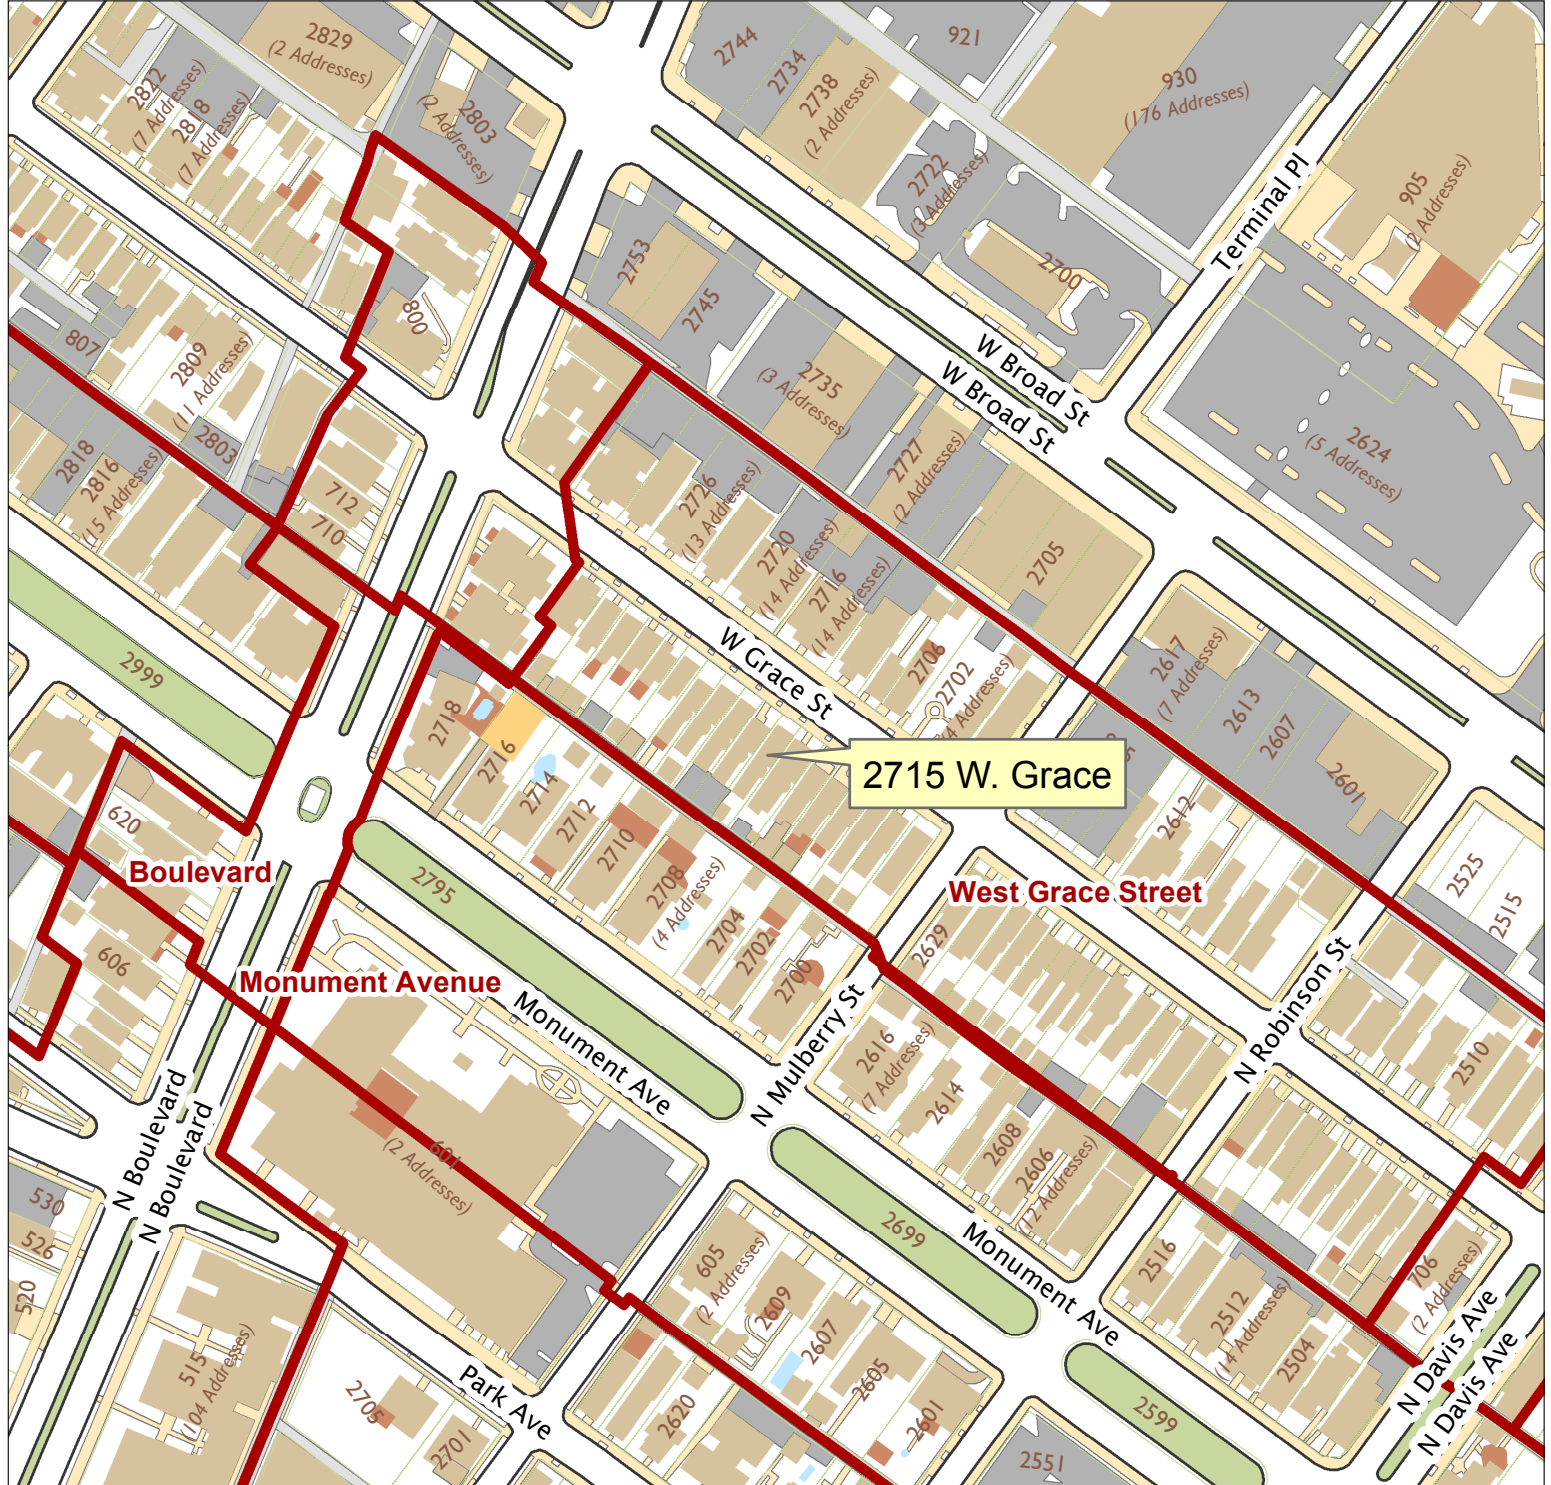

2715 W. Grace Street

City of Richmond, VA

Geographic Information Systems

1 inch = 200 feet

Map printed by jeffricr on 2017.03.10.

Document Path: \\Dit-file02-pv\commdev\$\PDR\Planning & Preservation\CAR\Applications\Base Maps\Base Map.mxd

Disclaimer:

The City of Richmond assumes no liability either for any errors, omissions, or inaccuracies in the information provided regardless of the cause of such or for any decision made, action taken, or action not taken by the user in reliance upon any maps or information provided herein.

Location Reference