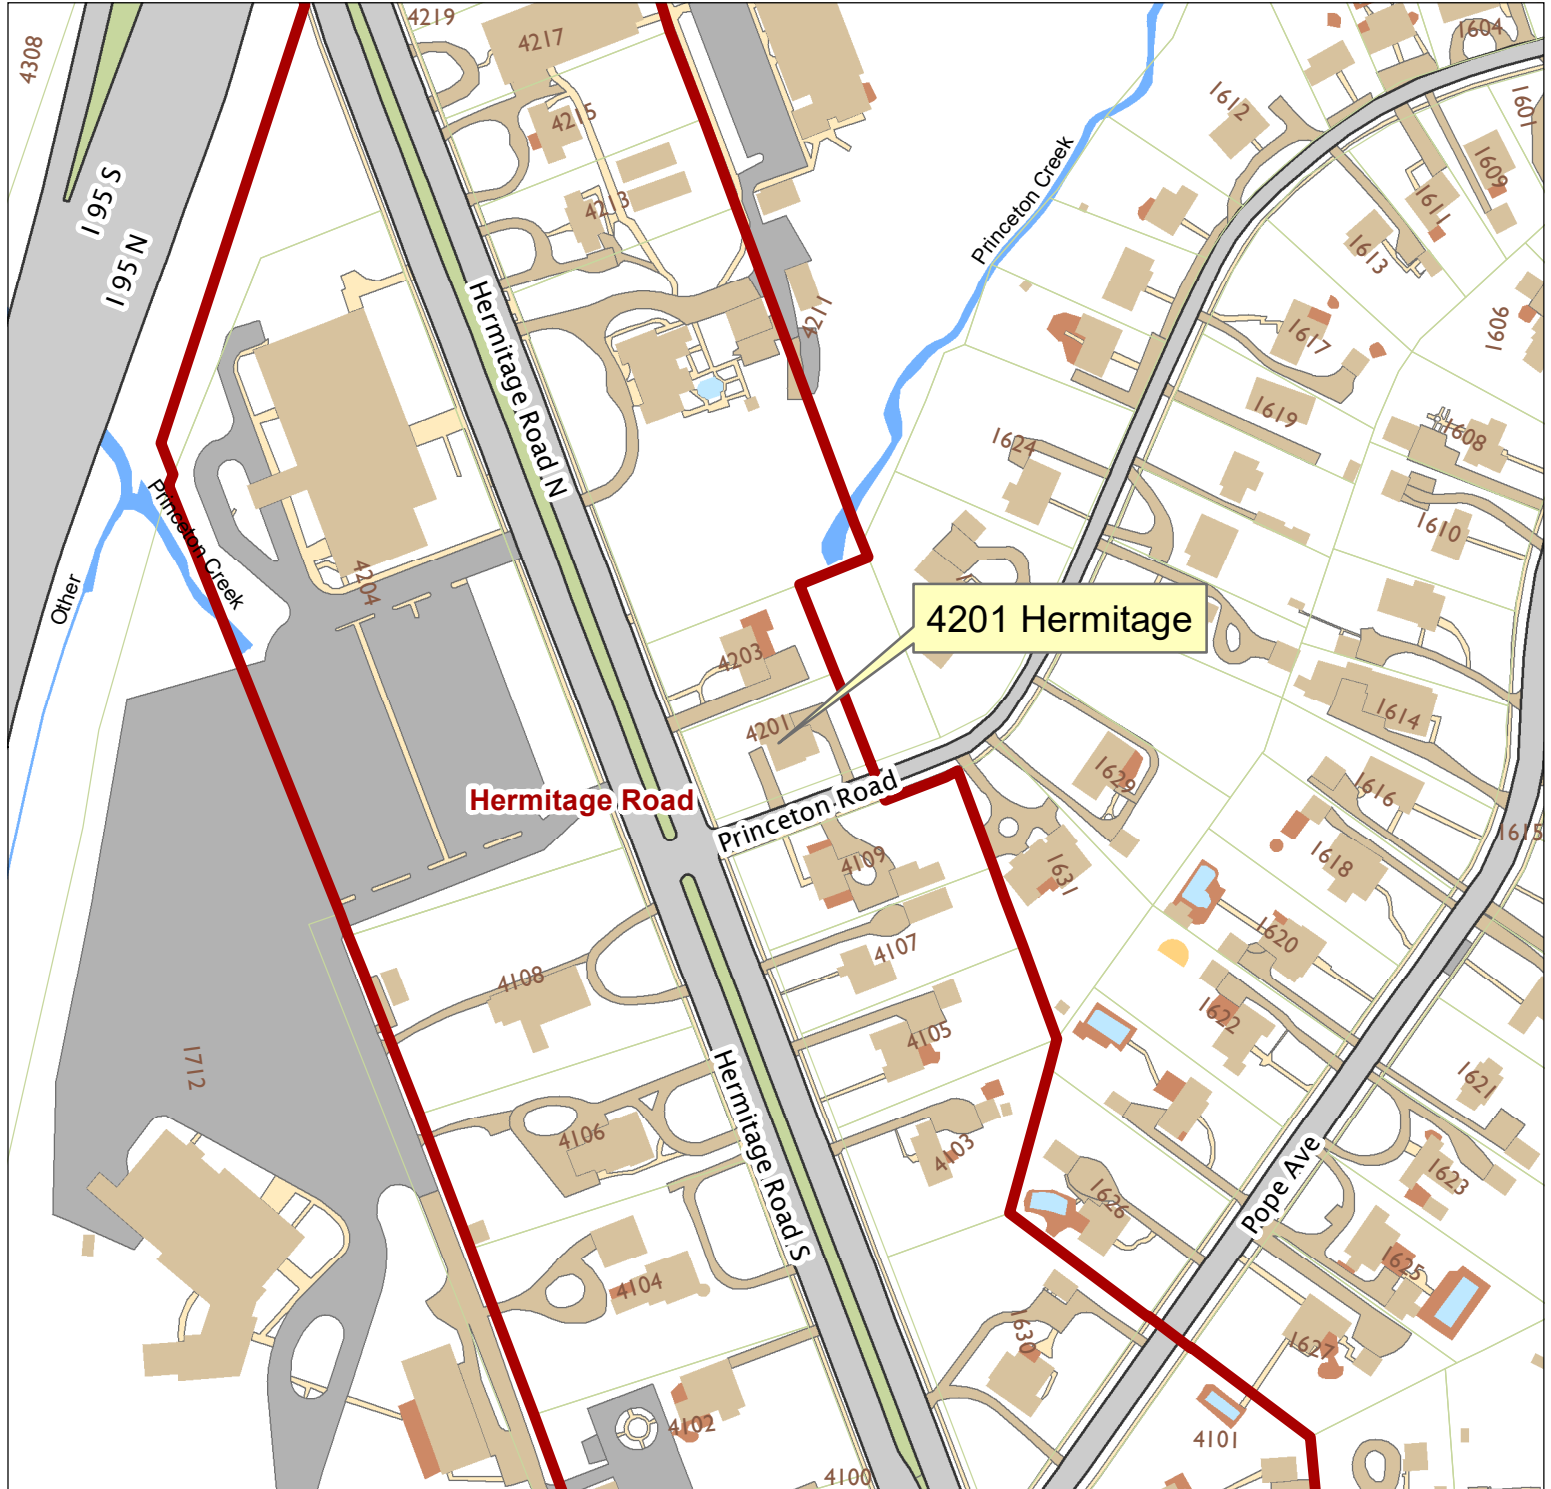

4201 Hermitage Road

City of Richmond, VA
Geographic Information Systems

Map printed by jonesl2 on 2019.03.07.

Document Path: G:\PDR\Planning & Preservation\CAR\Meetings\00 Current Meeting\Base Maps\Tools\Base Map.mxd

Disclaimer:
The City of Richmond assumes no liability either for any errors, omissions, or inaccuracies in the information provided regardless of the cause of such or for any decision made, action taken, or action not taken by the user in reliance upon any maps or information provided herein.