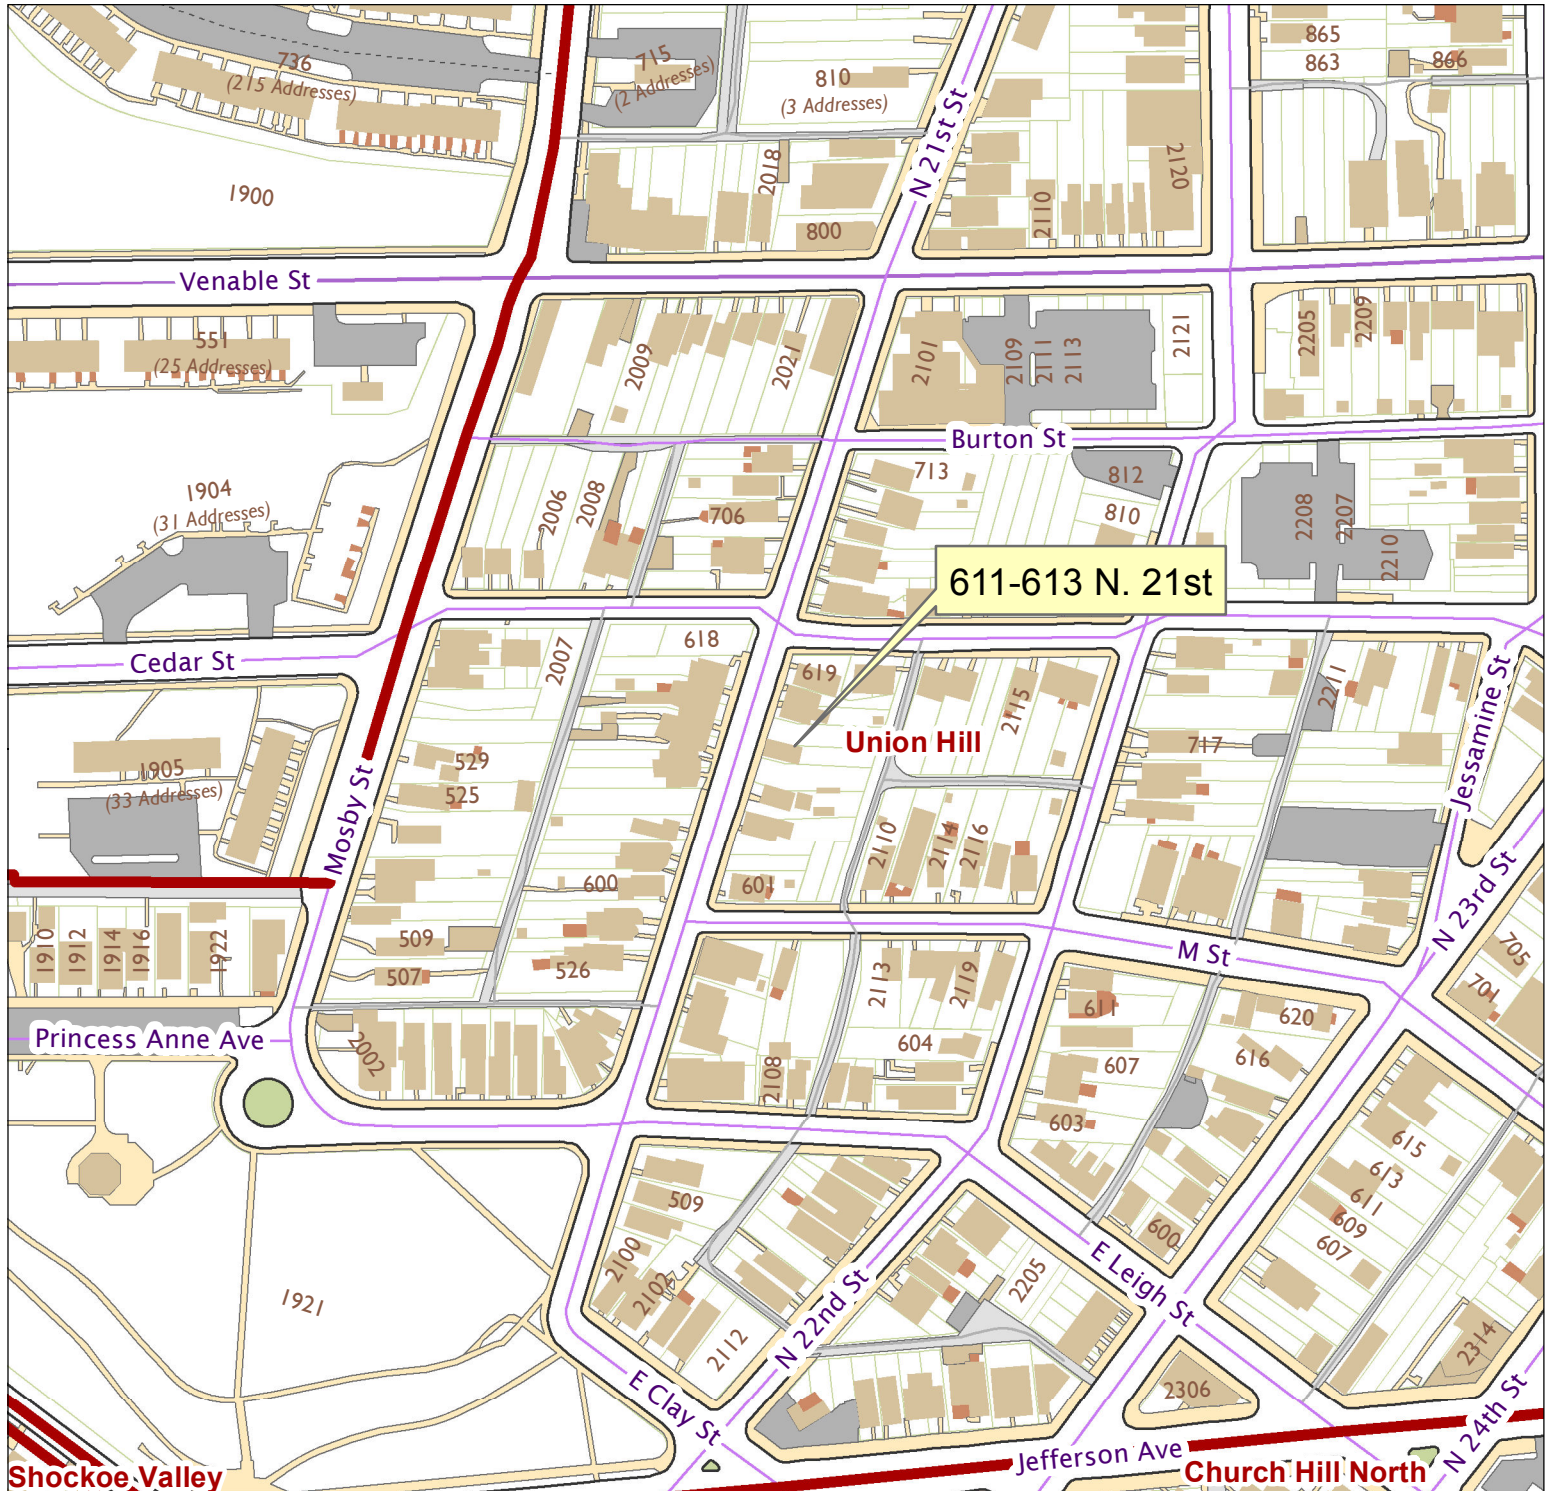

611-613 N. 21st Street

City of Richmond, VA

Geographic Information Systems

1 inch = 200 feet

Map printed by palmquwd on 2014.09.03.

Document Path: G:\PDR\Planning & Preservation\CAR\Applications\Base Maps\Base Map.mxd

Disclaimer:

The City of Richmond assumes no liability either for any errors, omissions, or inaccuracies in the information provided regardless of the cause of such or for any decision made, action taken, or action not taken by the user in reliance upon any maps or information provided herein.

Location Reference