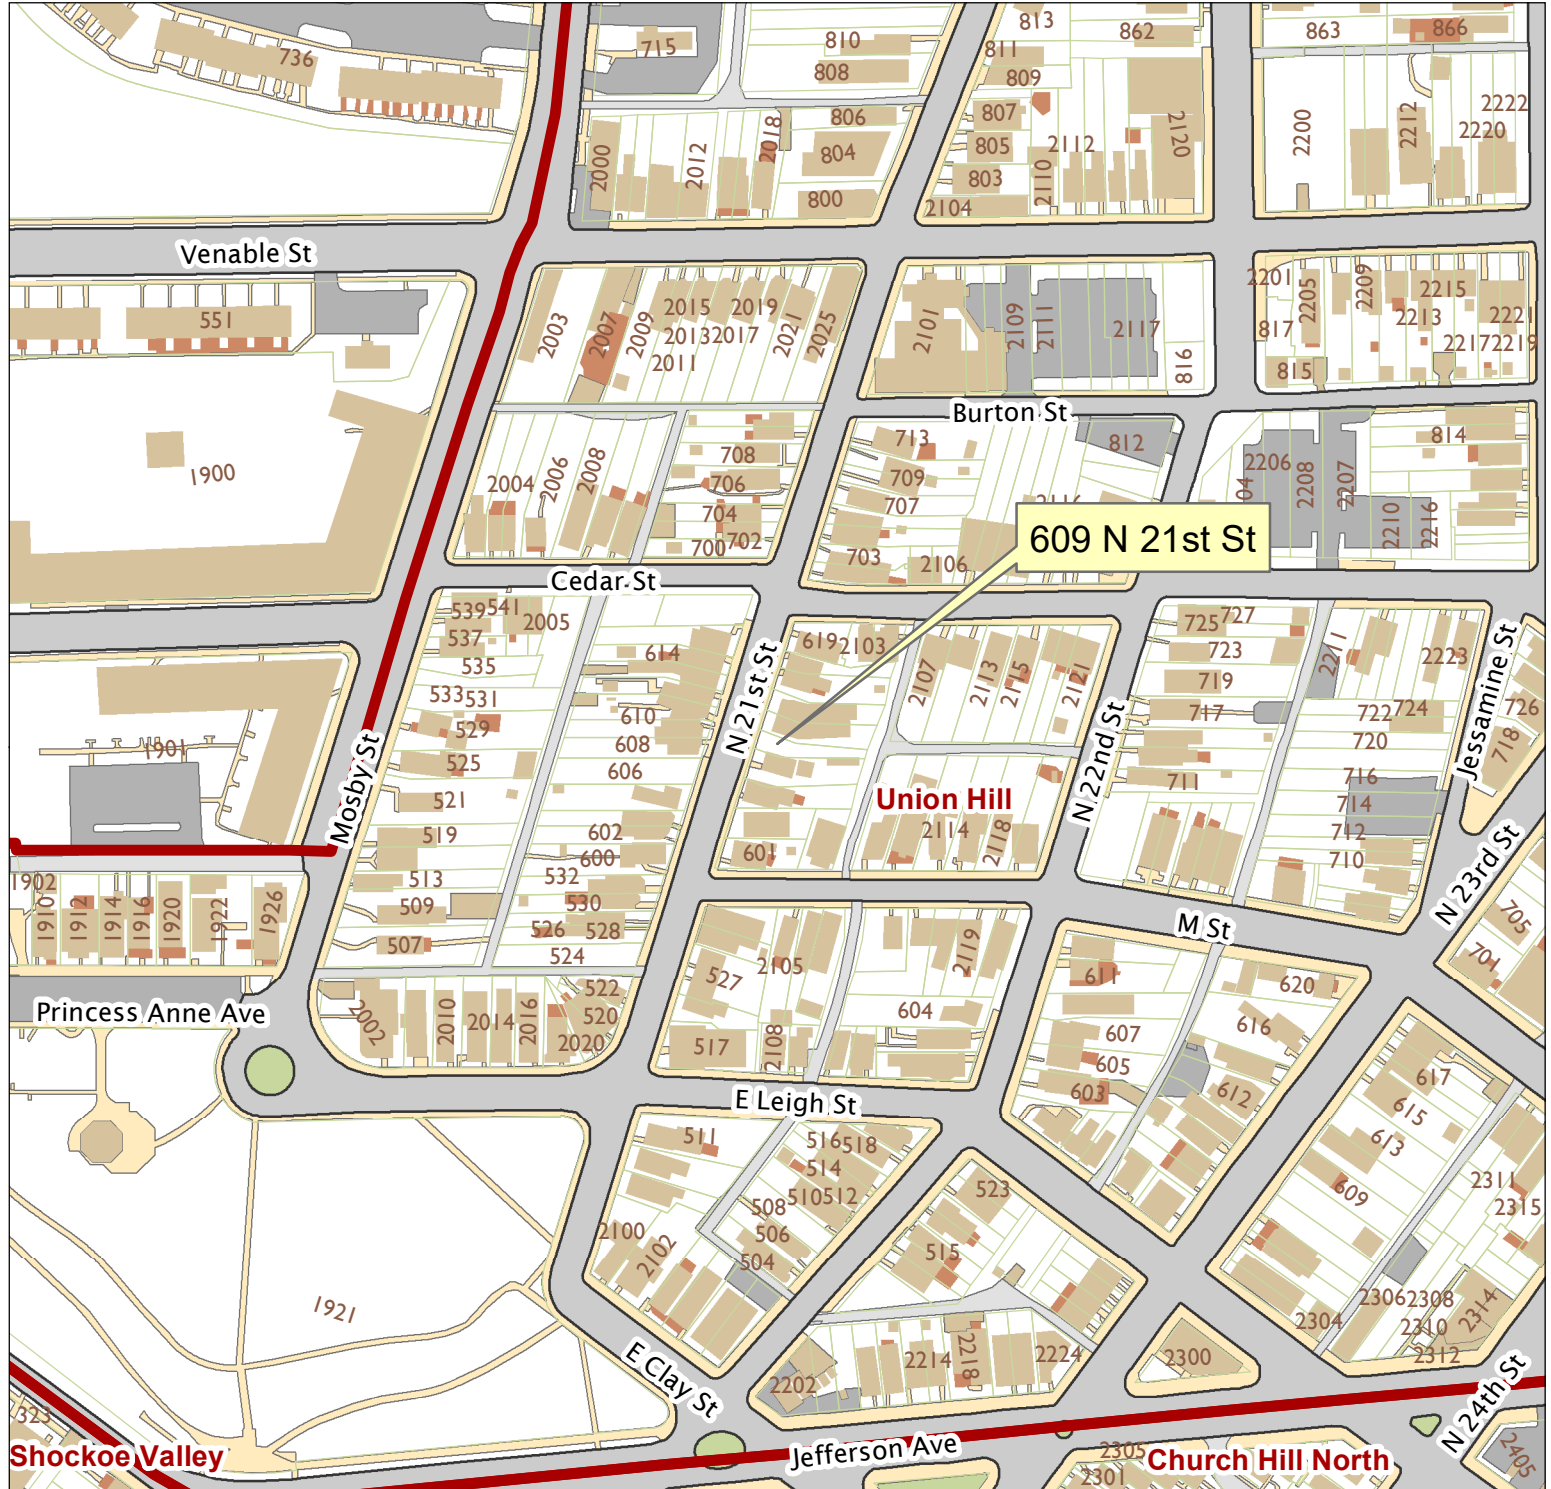

# 609 North 21st Street

City of Richmond, VA

Geographic Information Systems

1 inch = 200 feet

Map printed by jonesl2 on 2019.03.07.

Document Path: G:\PDR\Planning & Preservation\CAR\Meetings\00 Current Meeting\Base Maps\Tools\Base Map.mxd

**Disclaimer:**

The City of Richmond assumes no liability either for any errors, omissions, or inaccuracies in the information provided regardless of the cause of such or for any decision made, action taken, or action not taken by the user in reliance upon any maps or information provided herein.

**Location Reference**