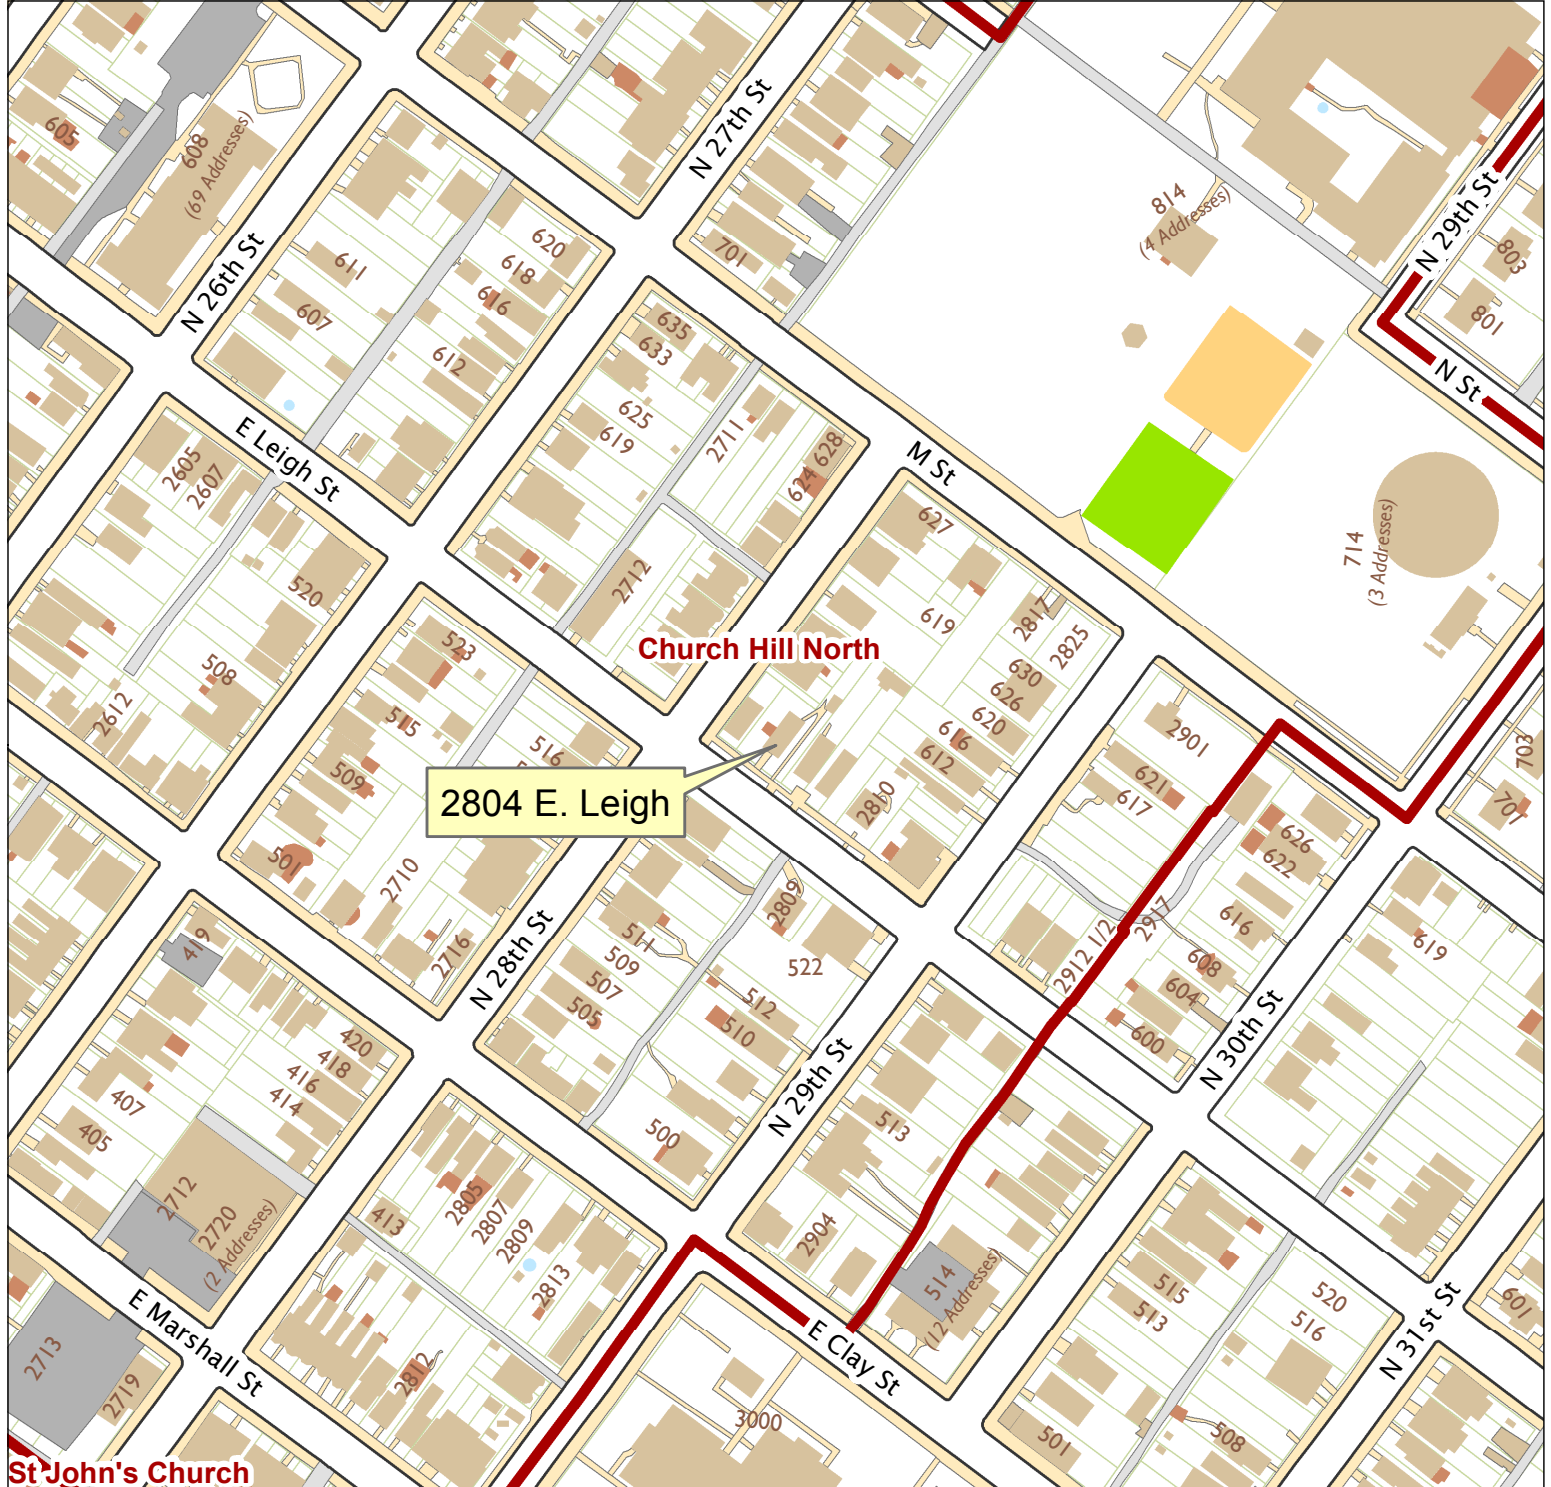

# 2804 E. Leigh Street

City of Richmond, VA

Geographic Information Systems

St John's Church

Map printed by palmquwd on 2015.05.11.

Document Path: G:\PDR\Planning & Preservation\CAR\Applications\Base Maps\Base Map.mxd

Disclaimer:  
The City of Richmond assumes no liability either for any errors, omissions, or inaccuracies in the information provided regardless of the cause of such or for any decision made, action taken, or action not taken by the user in reliance upon any maps or information provided herein.