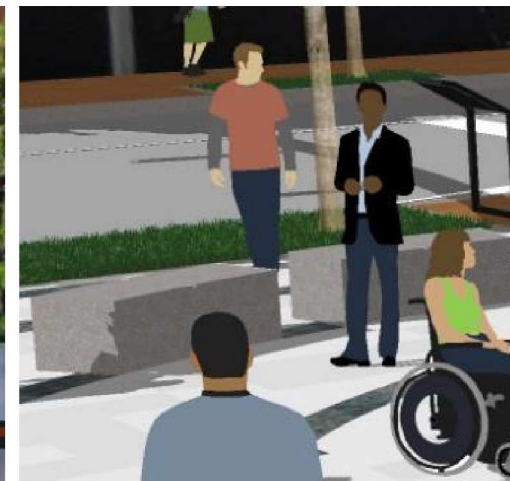

The pedestal may include four bronze bas reliefs, that celebrate the life of Maggie Walker.

Sculpture Plaza

Maggie L. Walker Memorial Design

Public Art Commission

12'-4" O.A. Ht.

40"

THE MAGGIE L. WALKER MEMORIAL