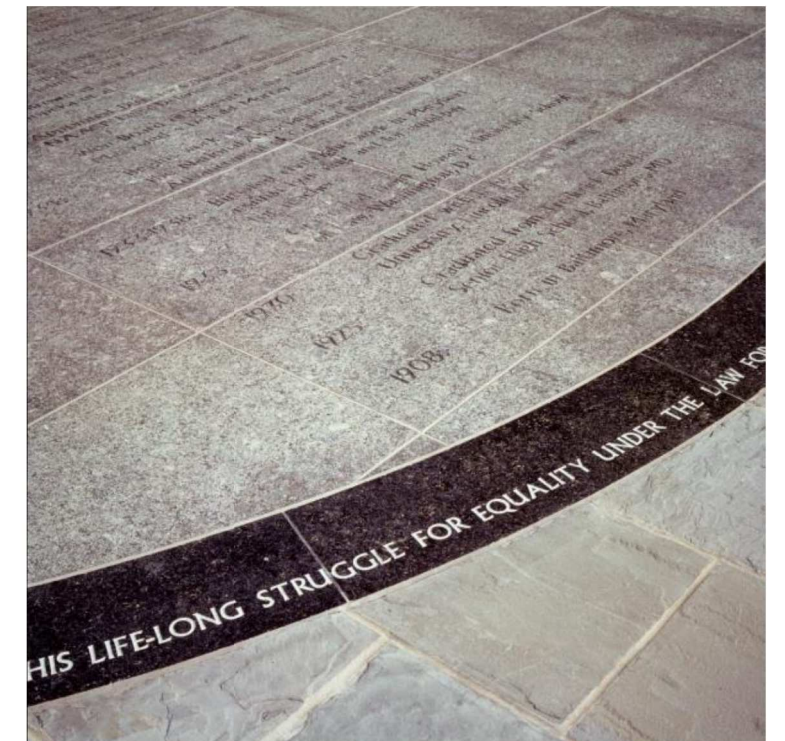

Proposed Site Plan

Maggie L. Walker Memorial Design

Public Art Commission

- 1 Maggie Walker Sculpture
- 2 Dedication Wall
- 3 Memorial Circle
- 4 Plaza Seating
- 5 Historic Brook Road (demarcation of road by paver color, orientation, and flush granite curb lines remaining)
- 6 Interpretive/Orientation Panel
- 7 Planting
- 8 Public Seating and Cafe
- 9 Short term Parking and Loading

Proposed Site Plan

Maggie L. Walker Memorial Design

Public Art Commission

View From Above W Broad Street

Maggie L. Walker Memorial Design

Public Art Commission

Apron surrounding pedestal and innermost concentric band in the paving will include narrative carved inscriptions.

The height of the bronze figure rendered at nine feet. The pedestal height is forty inches.

Sculpture Plaza

Maggie L. Walker Memorial Design

Public Art Commission

The pedestal and surrounding benches will be green granite. The monument will include inscriptions on the pedestal, the paving and the benches.