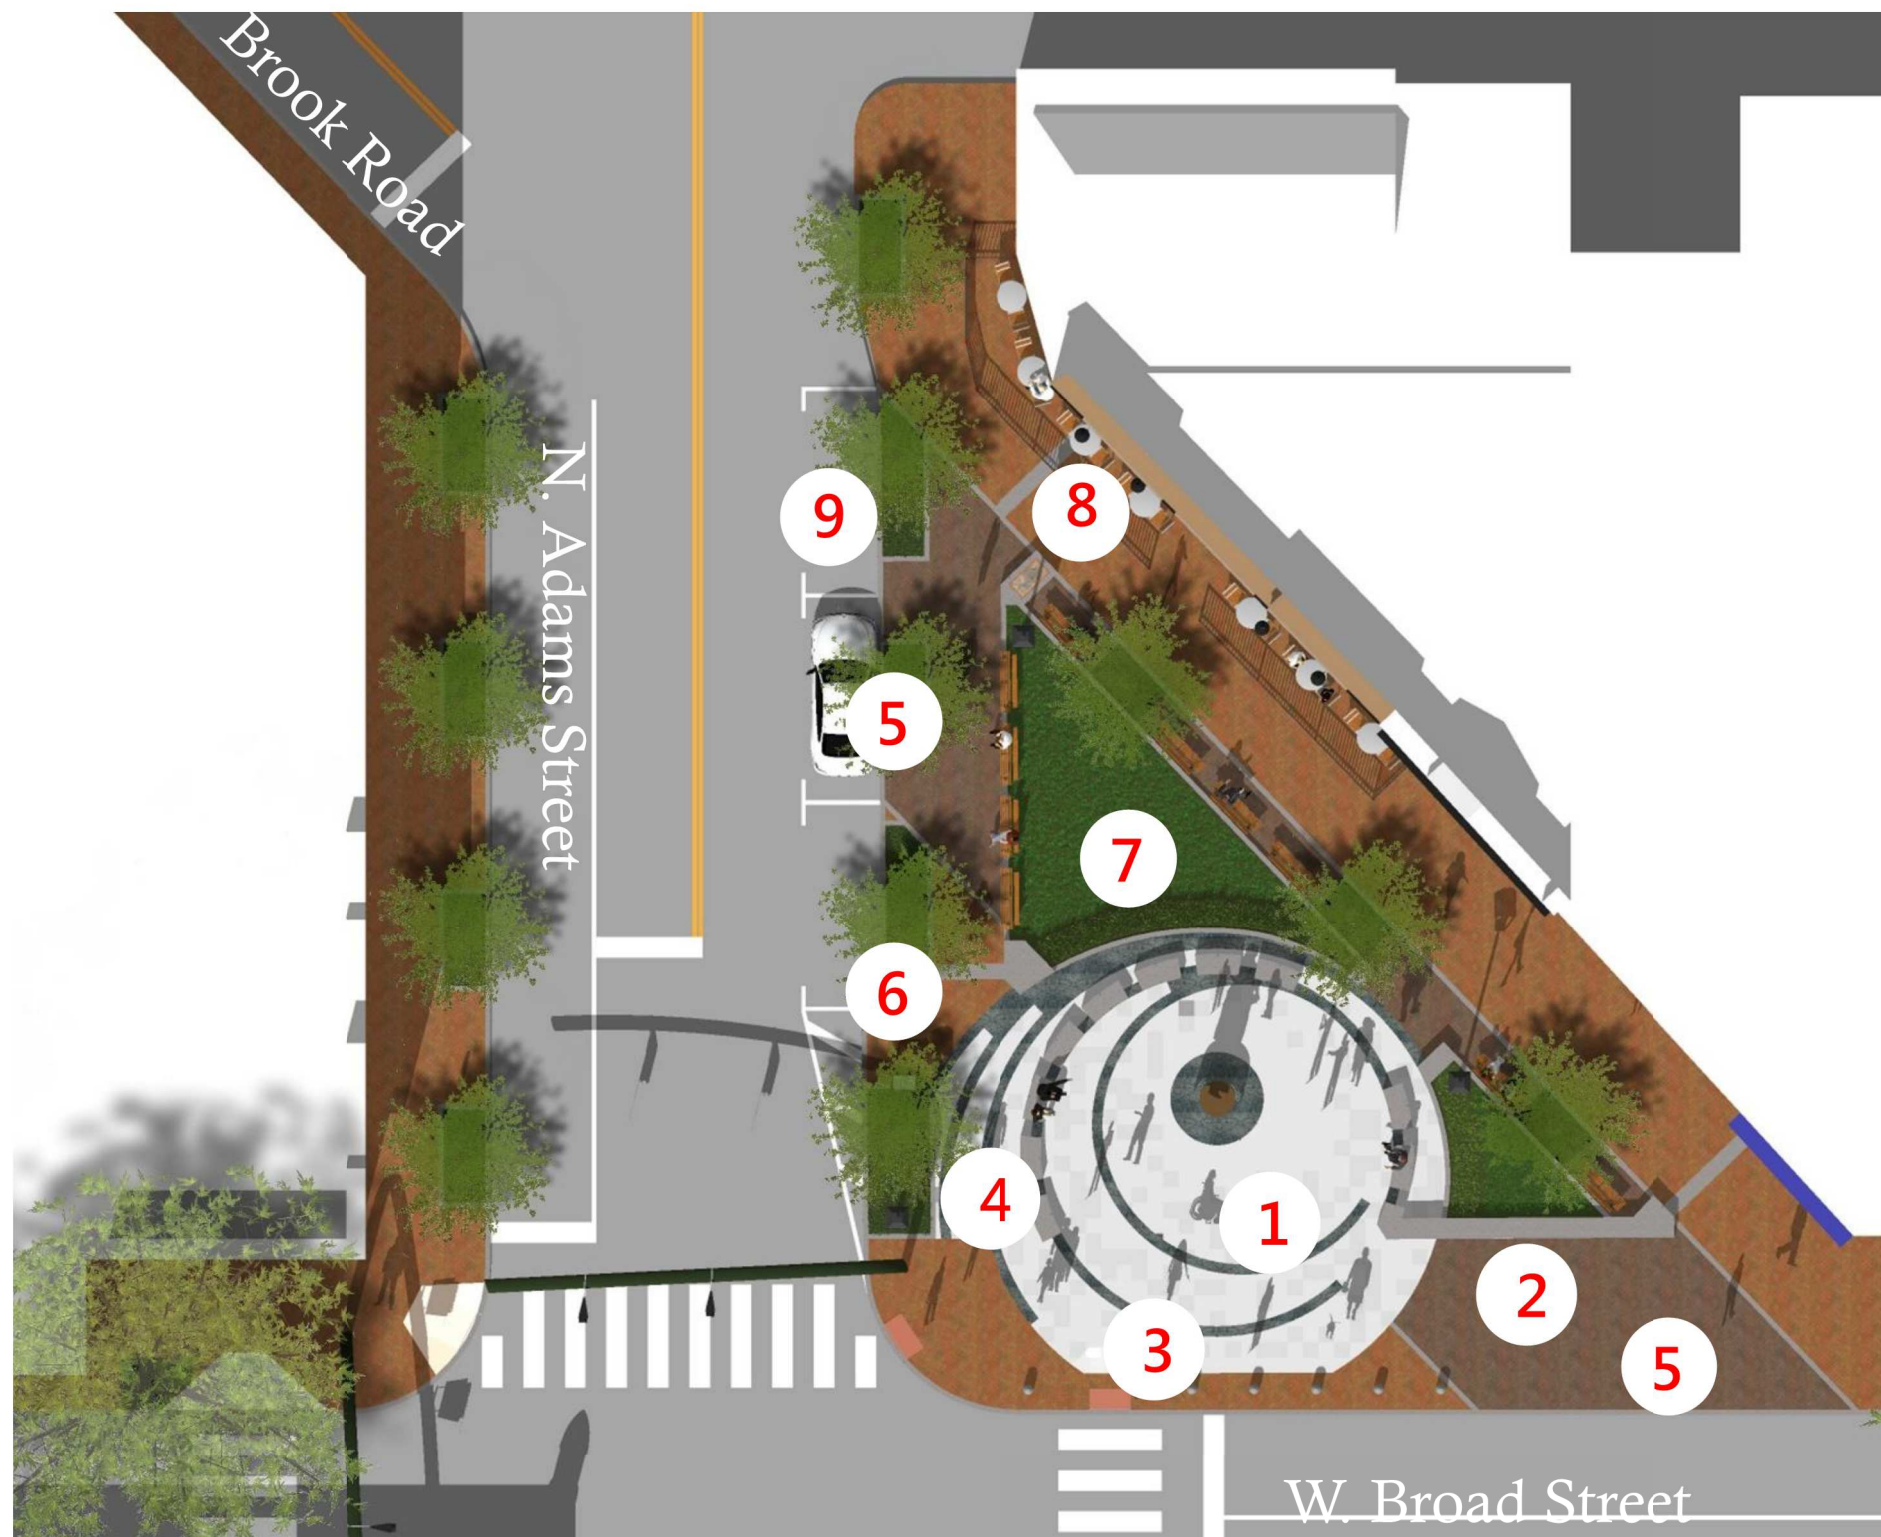

Proposed Site Plan

Maggie L. Walker Memorial Design

Public Art Commission

- 1 Maggie Walker Sculpture
- 2 Dedication Wall
- 3 Memorial Circle
- 4 Plaza Seating
- 5 Historic Brook Road (demarcation of road by paver color, orientation, and flush granite curb lines remaining)
- 6 Interpretive/Orientation Panel
- 7 Planting
- 8 Public Seating and Cafe
- 9 Short term Parking and Loading

Proposed Site Plan

Maggie L. Walker Memorial Design

Public Art Commission

View From Above W Broad Street

Maggie L. Walker Memorial Design

Public Art Commission

Apron surrounding pedestal and innermost concentric band in the paving will include narrative carved inscriptions.

The height of the bronze figure rendered at nine feet. The pedestal height is forty inches.

Sculpture Plaza

Maggie L. Walker Memorial Design

Public Art Commission

The pedestal and surrounding benches will be green granite. The monument will include inscriptions on the pedestal, the paving and the benches.

The pedestal may include four bronze bas reliefs, that celebrate the life of Maggie Walker.

Sculpture Plaza

Maggie L. Walker Memorial Design

Public Art Commission

12'-4" O.A. Ht.

40"

THE MAGGIE L. WALKER MEMORIAL