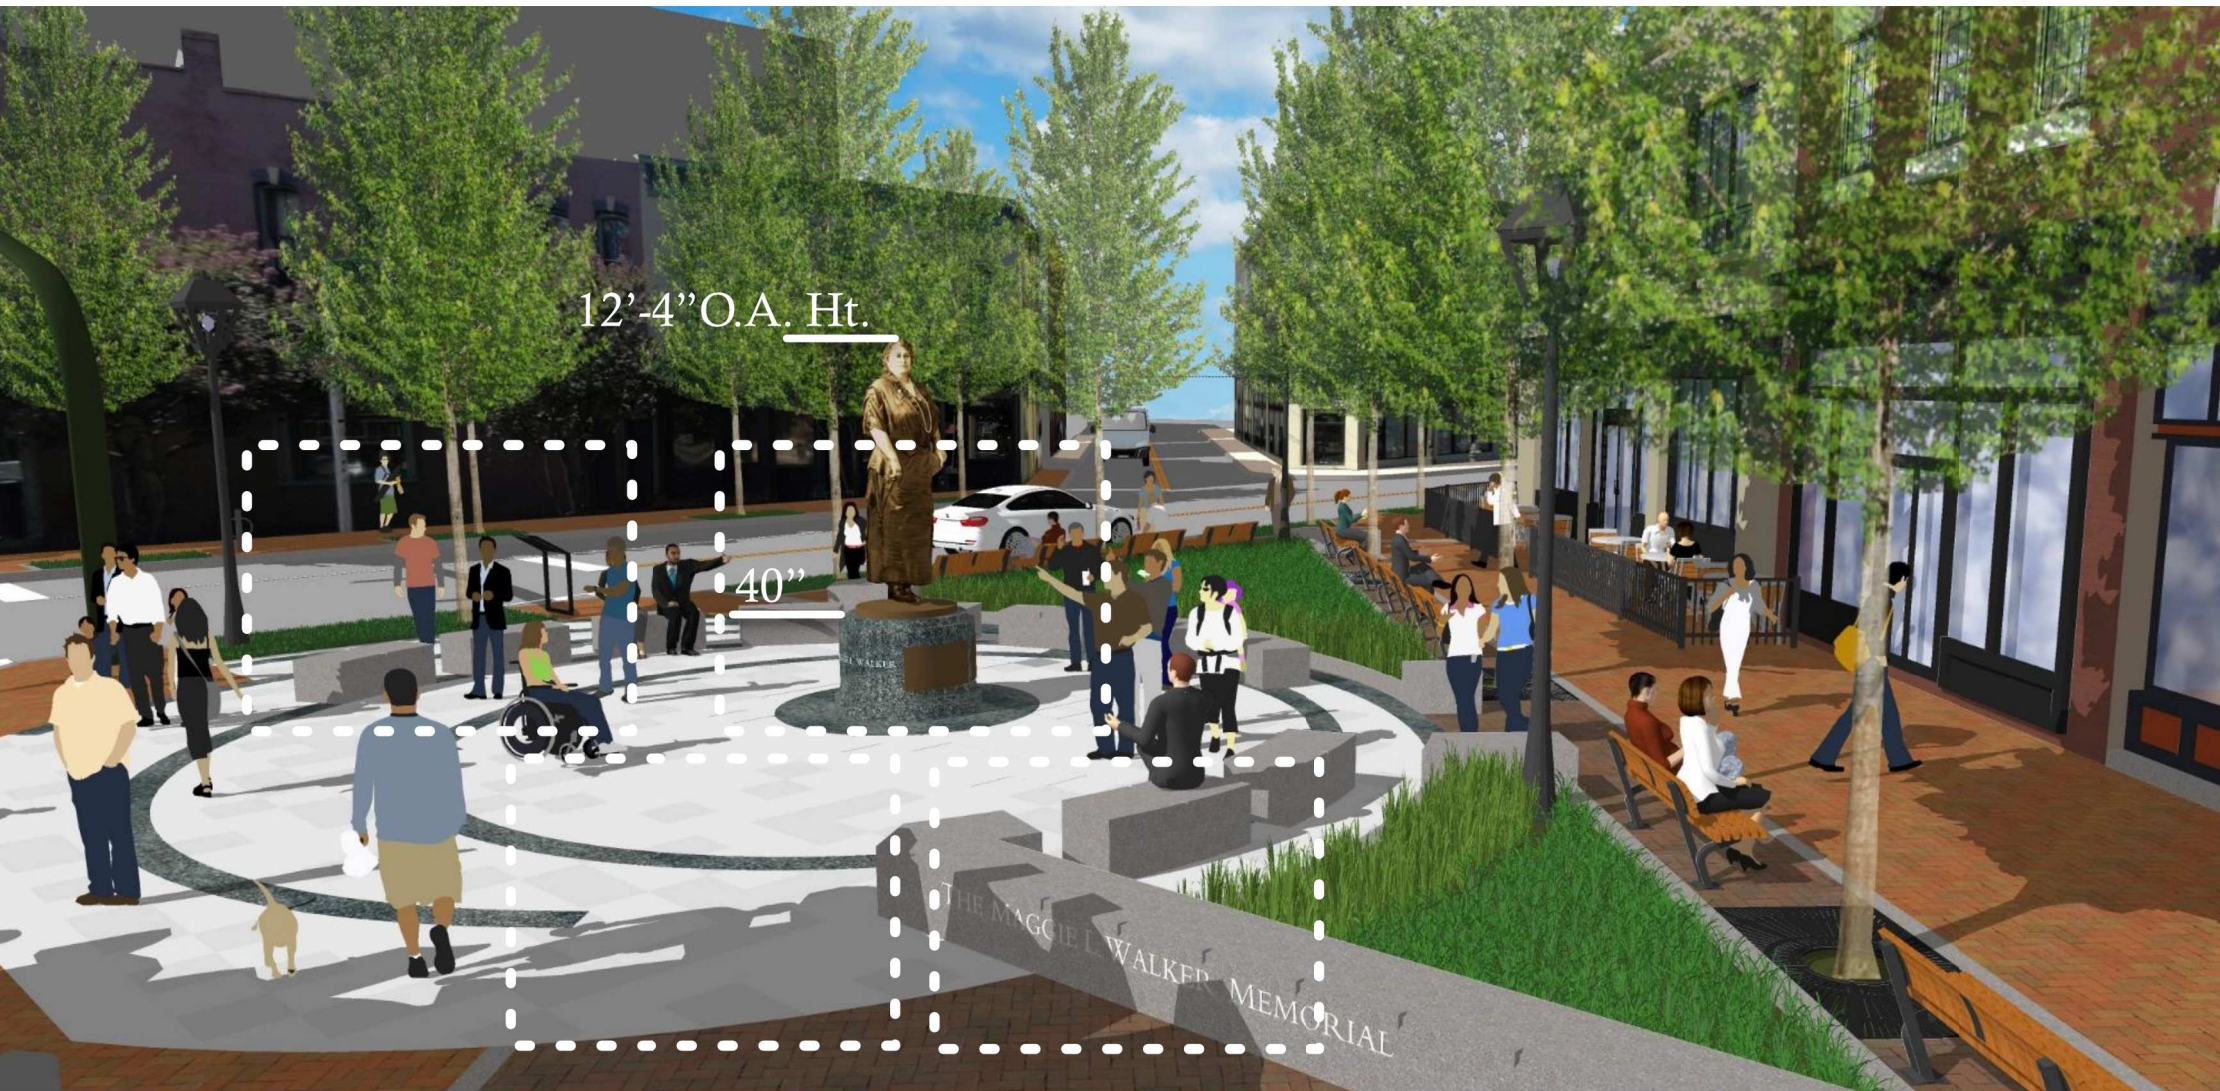

12'-4" O.A. Ht.

40"

THE MAGGIE L. WALKER MEMORIAL